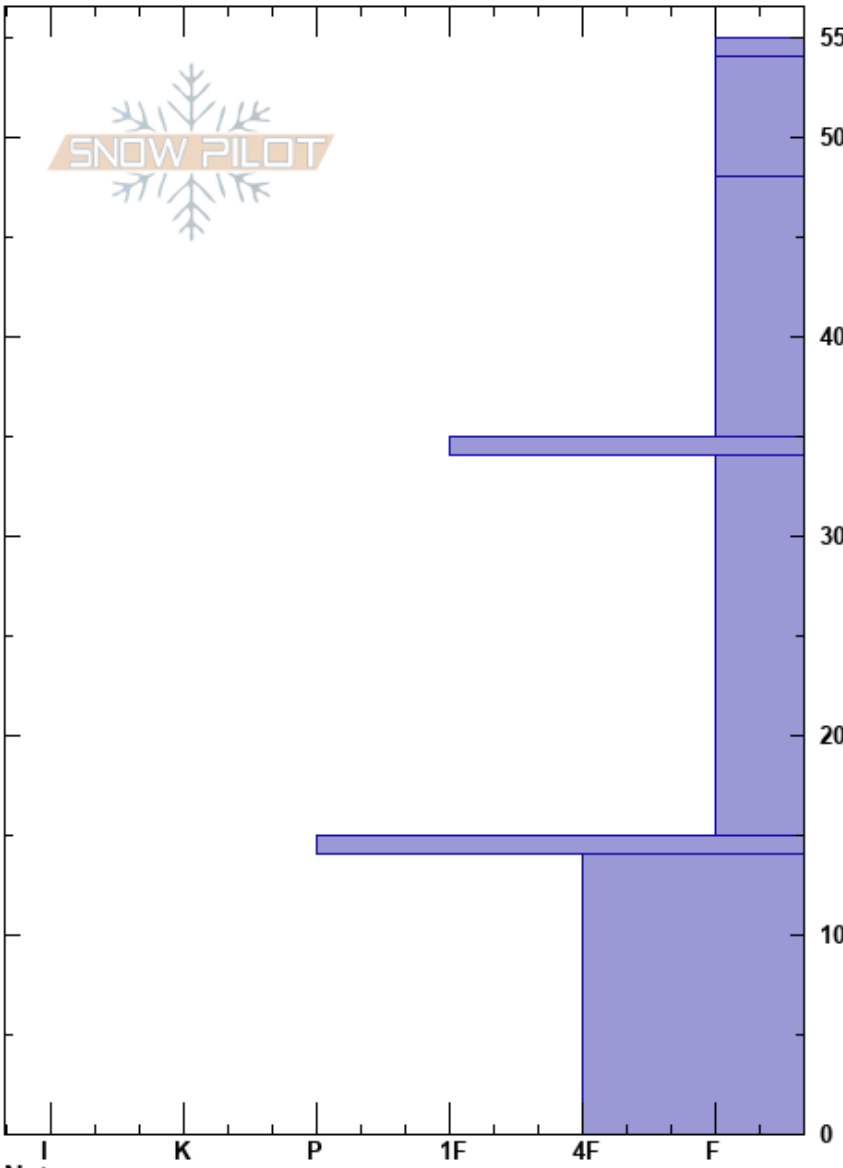

North Boundary Bowl
 Teton Range
 WY
 Elevation: 8500 ft
 Aspect: N
 Specifics:

Joe Calder
 11/21/2018 - 11:50am
 Co-ord: 43.80004N, -110.94484W
 Slope Angle: 30°
 Wind Loading:

Stability:
 Air Temperature:
 Sky Cover: BKN
 Precipitation: NO
 Wind: Calm

HS:55
 PF:50 34-15cm:Problematic layer

Layer Notes:
 Stability tests & Layer comments

Crystal Form	Crystal Size	Moisture	ρ kg/m ³	Stability tests & Layer comments
V	4-5			
□	1-2			
/ (□)	2			
⊙				
□	2			
⊙				
□	1-2			