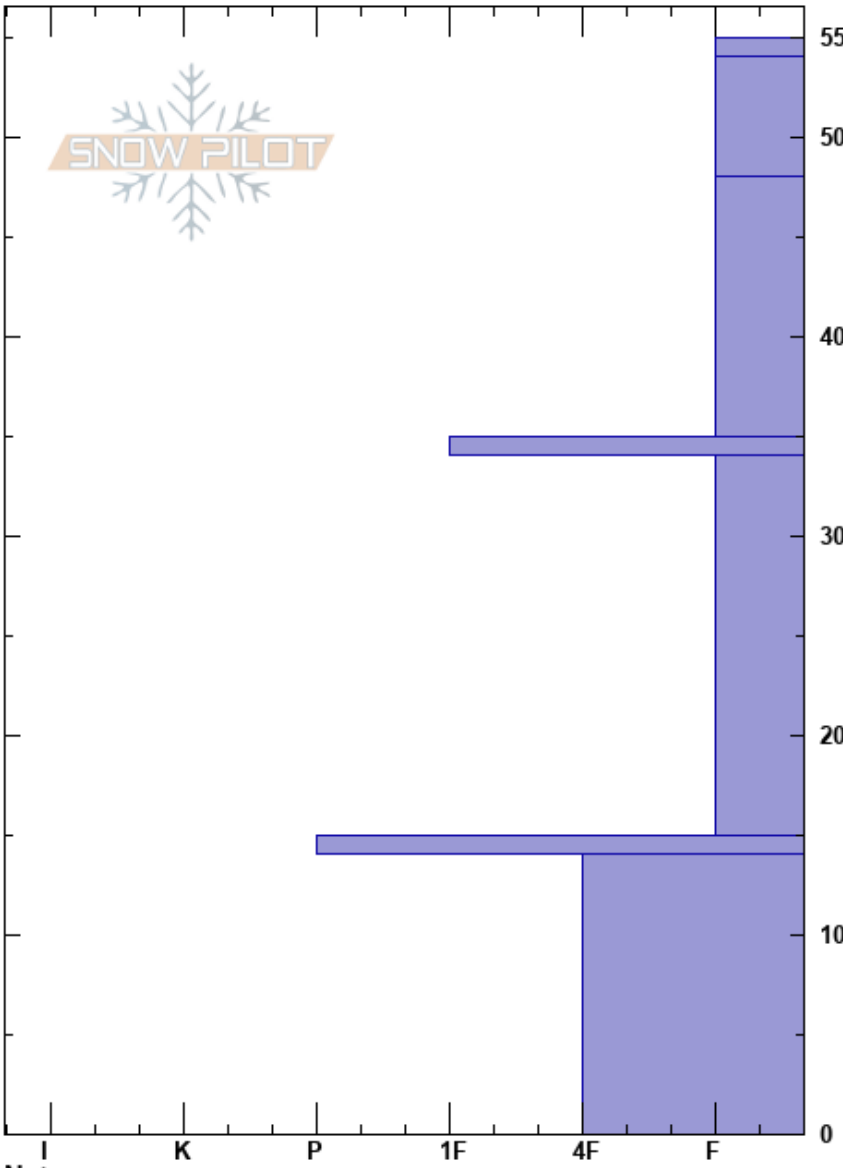

North Boundary Bowl
 Teton Range
 WY
 Elevation: 8500 ft
 Aspect: N
 Specifics:

Joe Calder
 11/21/2018 - 11:50am
 Co-ord: 43.80004N, -110.94484W
 Slope Angle: 30°
 Wind Loading:

Stability:
 Air Temperature:
 Sky Cover: BKN
 Precipitation: NO
 Wind: Calm

HS:55
 PF:50 34-15cm:Problematic layer

Layer Notes:
 Stability tests & Layer comments

Crystal Form	Crystal Size	Moisture	ρ kg/m ³	Stability tests & Layer comments
V	4-5			
□	1-2			
/ (□)	2			
⊙				
□	2			
⊙				←ECTN25 @16cm top of crust
□	1-2			