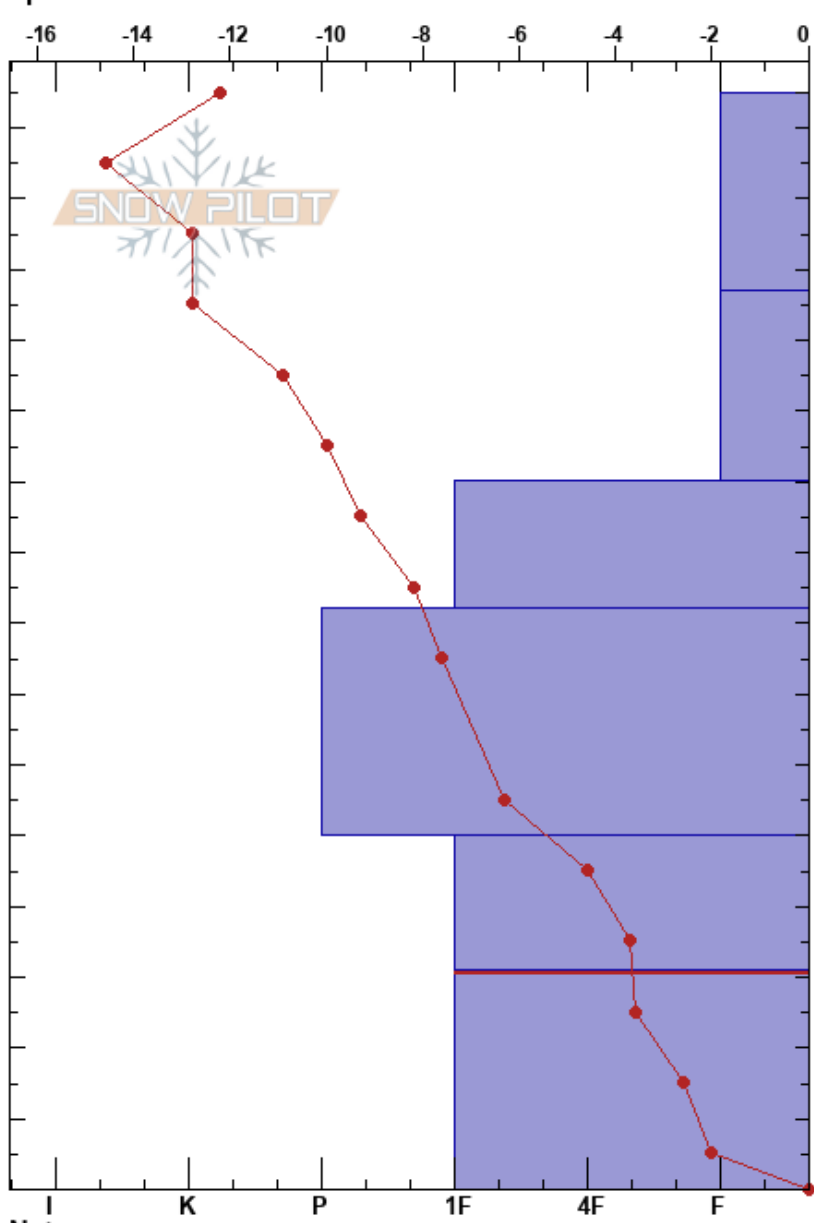

Bark Park
 Vail/Summit County
 CO
 Elevation: 11376 ft
 Aspect: 34°
 Specifics:

Chris Johnson
 12/13/2018 - 12:03pm
 Co-ord: 39.56530N, -106.50562W
 Slope Angle: 20°
 Wind Loading: previous

Stability: **HS:155**
 Air Temperature: -11.5°C **PF:50** 31-0cm: Problematic layer
 Sky Cover: CLR **PS:30**
 Precipitation: NO
 Wind: E Light Breeze

Form	Crystal Size	Moisture	ρ kg/m ³	Stability tests & Layer comments
/	1			CT13, Q2 @130cm
/	1			
•	0.5			
◡	0.5			STM @65cm
□	2			
^	2			STH @30cm STE @30cm
				ECTX repeated 3 times

Notes: