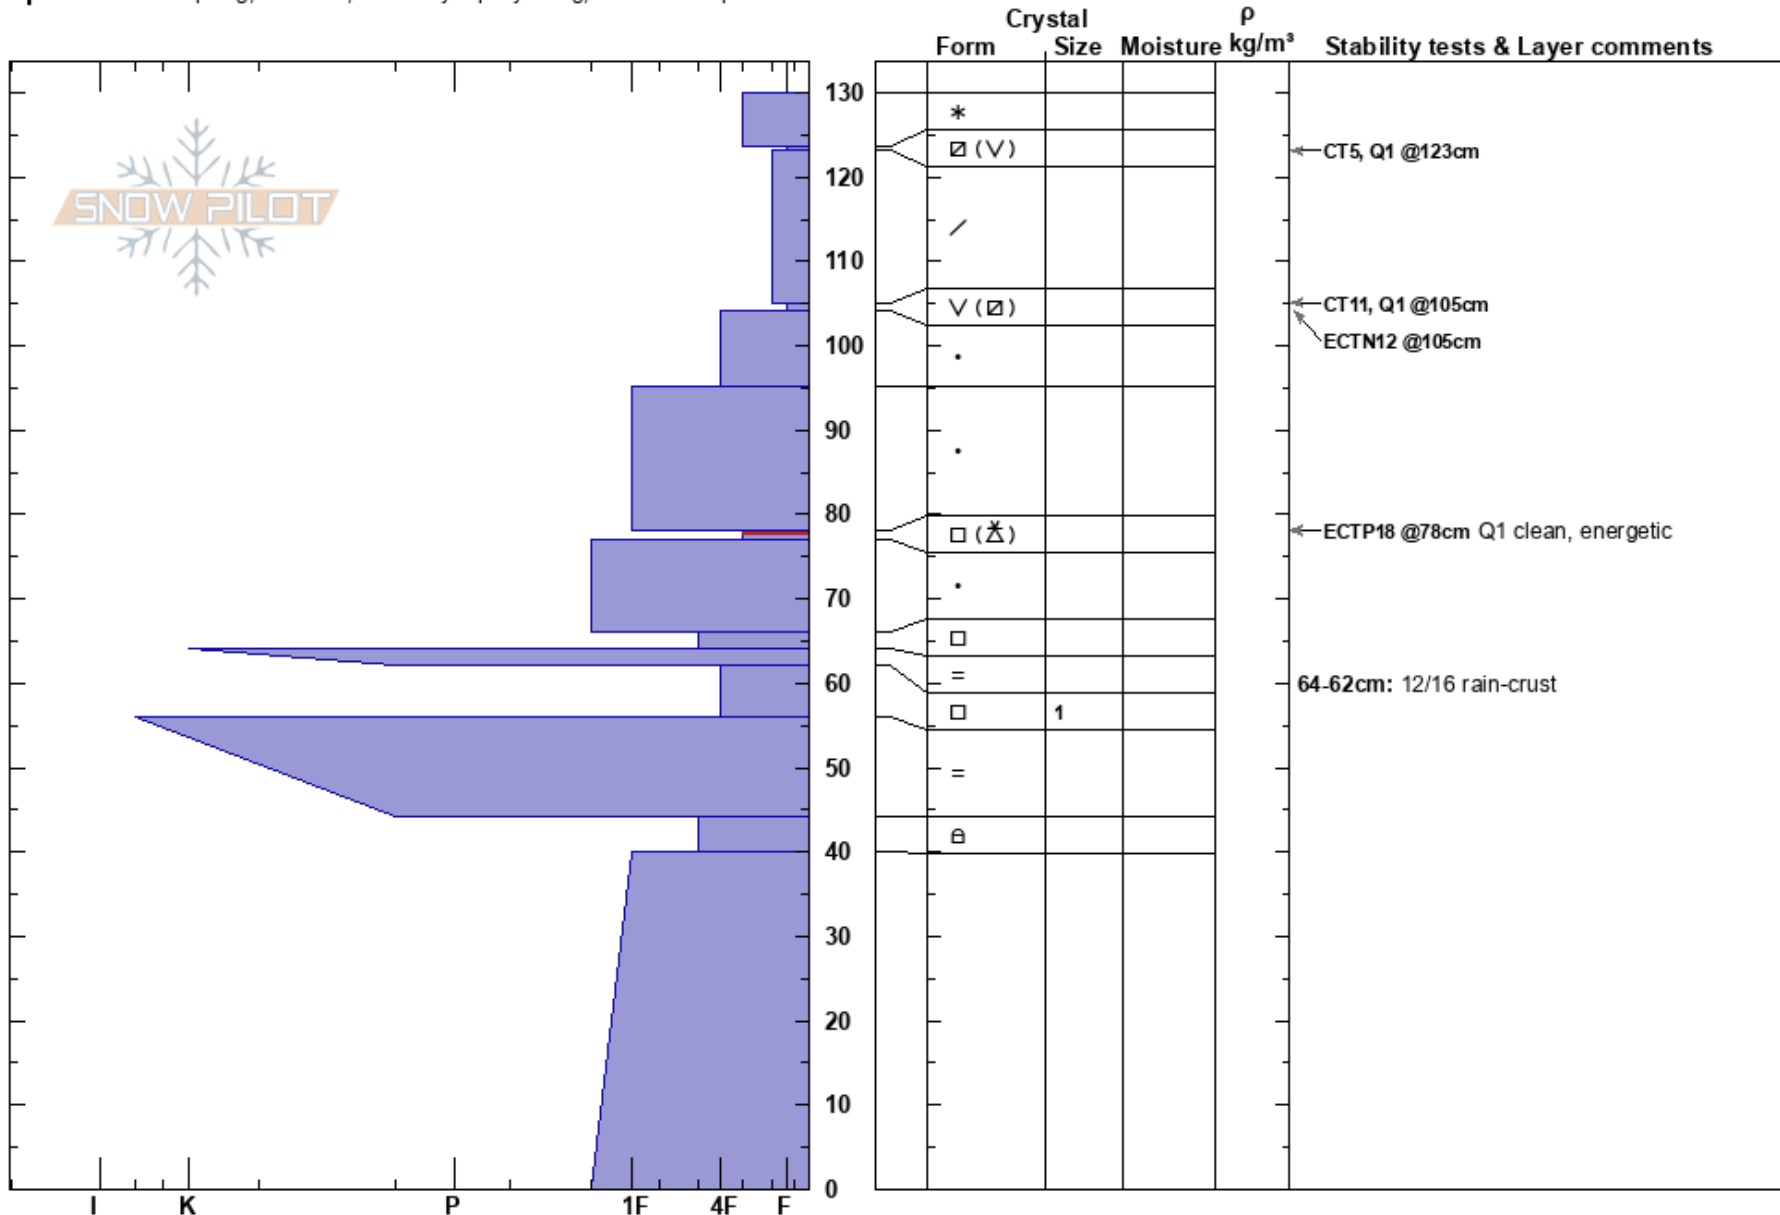

1/8/17, Old Ski Hill
 Bear River Range
 UT
 Elevation: 7200 ft
 Aspect: 75°

toby weed
 01/08/2017 - 2:00pm
 Co-ord: 41.95562N, -111.52951W
 Slope Angle: 26°
 Wind Loading:

Stability: Fair
 Air Temperature: 31°F
 Sky Cover: OVC
 Precipitation: S2
 Wind: Calm

HS:130
 PF:70
 78-77cm: Problematic layer
 64-62cm: 12/16 rain-crust

Specifics: Collapsing, localized; Instability rapidly rising; We skied slope

Notes: