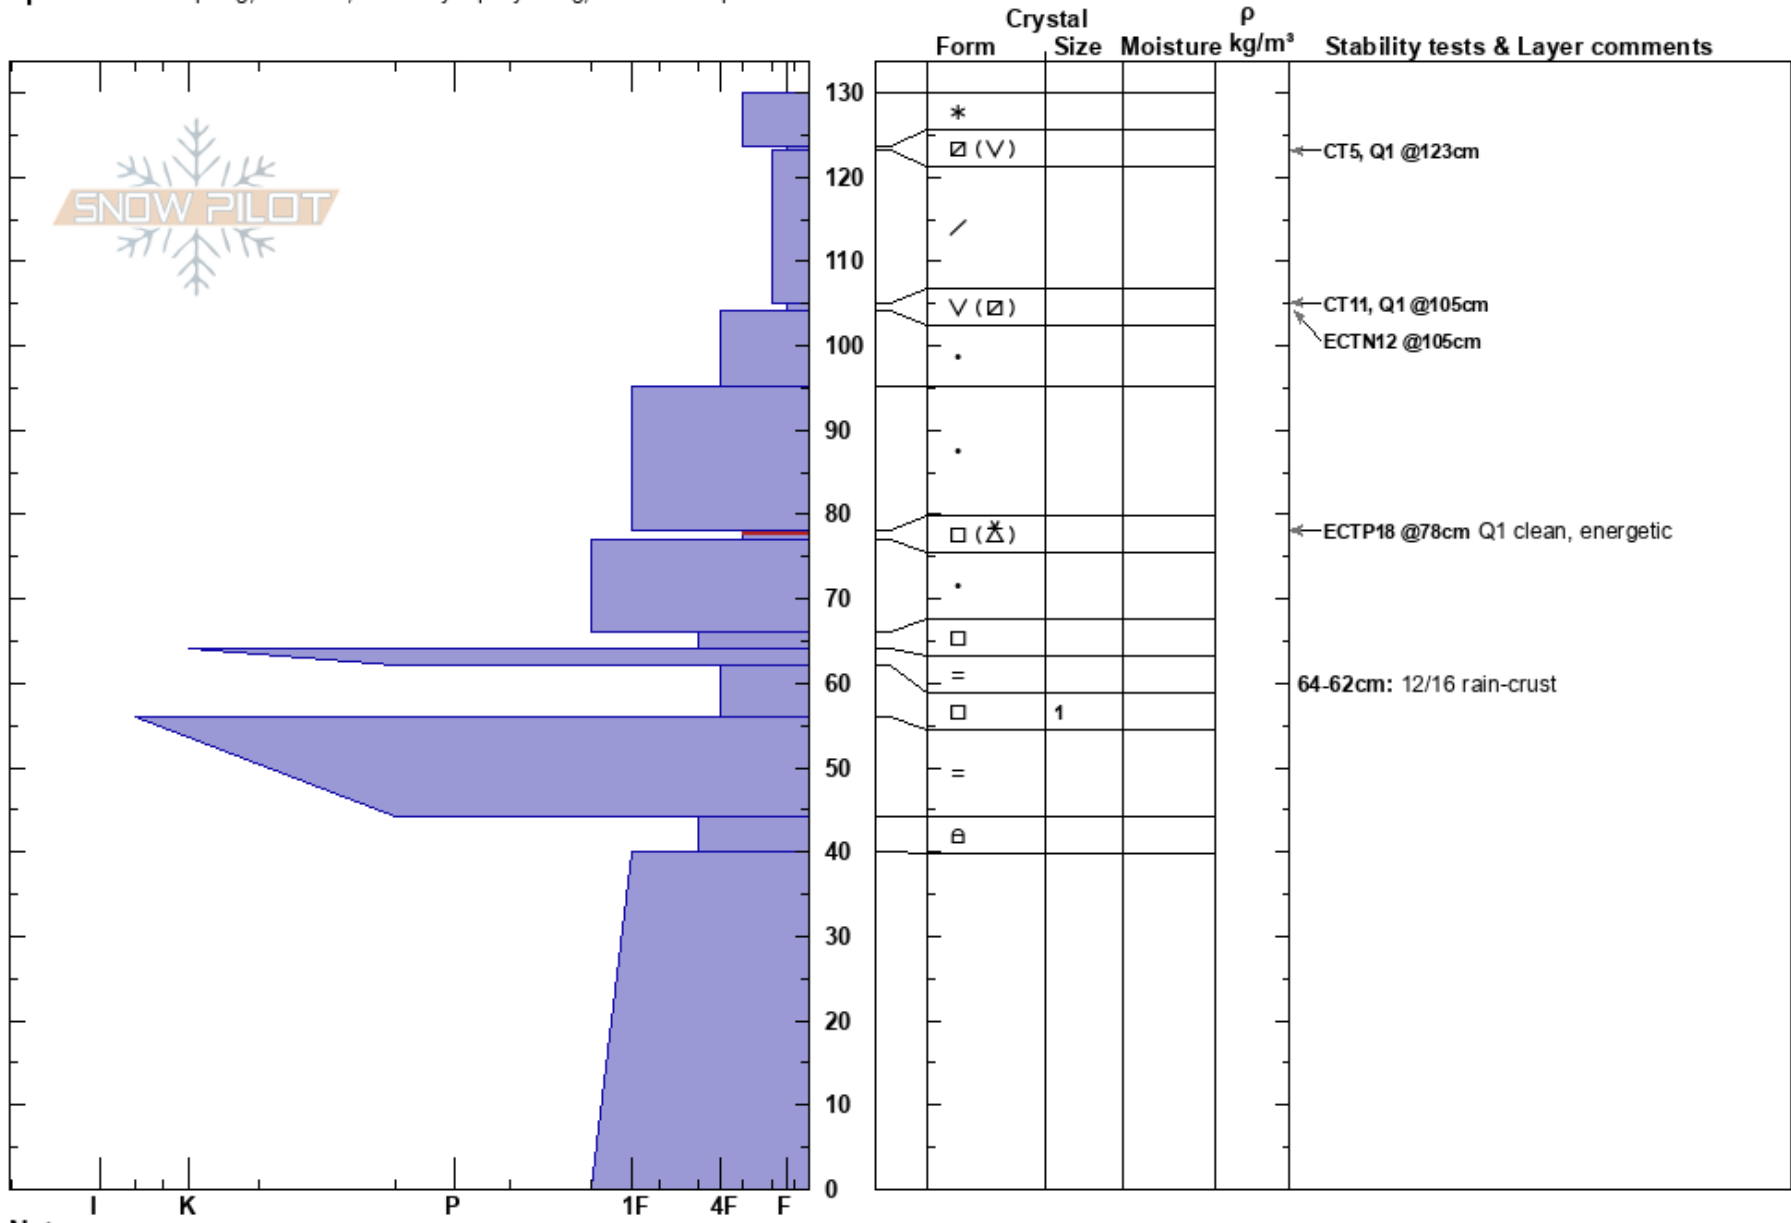

1/8/17, Old Ski Hill
 Bear River Range
 UT
 Elevation: 7200 ft
 Aspect: 75°

toby weed
 01/08/2017 - 2:00pm
 Co-ord: 41.95562N, -111.52951W
 Slope Angle: 26°
 Wind Loading:

Stability: Fair
 Air Temperature: 31°F
 Sky Cover: OVC
 Precipitation: S2
 Wind: Calm
 HS:130
 PF:70
 Layer Notes:
 78-77cm: Problematic layer
 64-62cm: 12/16 rain-crust

Specifics: Collapsing, localized; Instability rapidly rising; We skied slope

Notes: