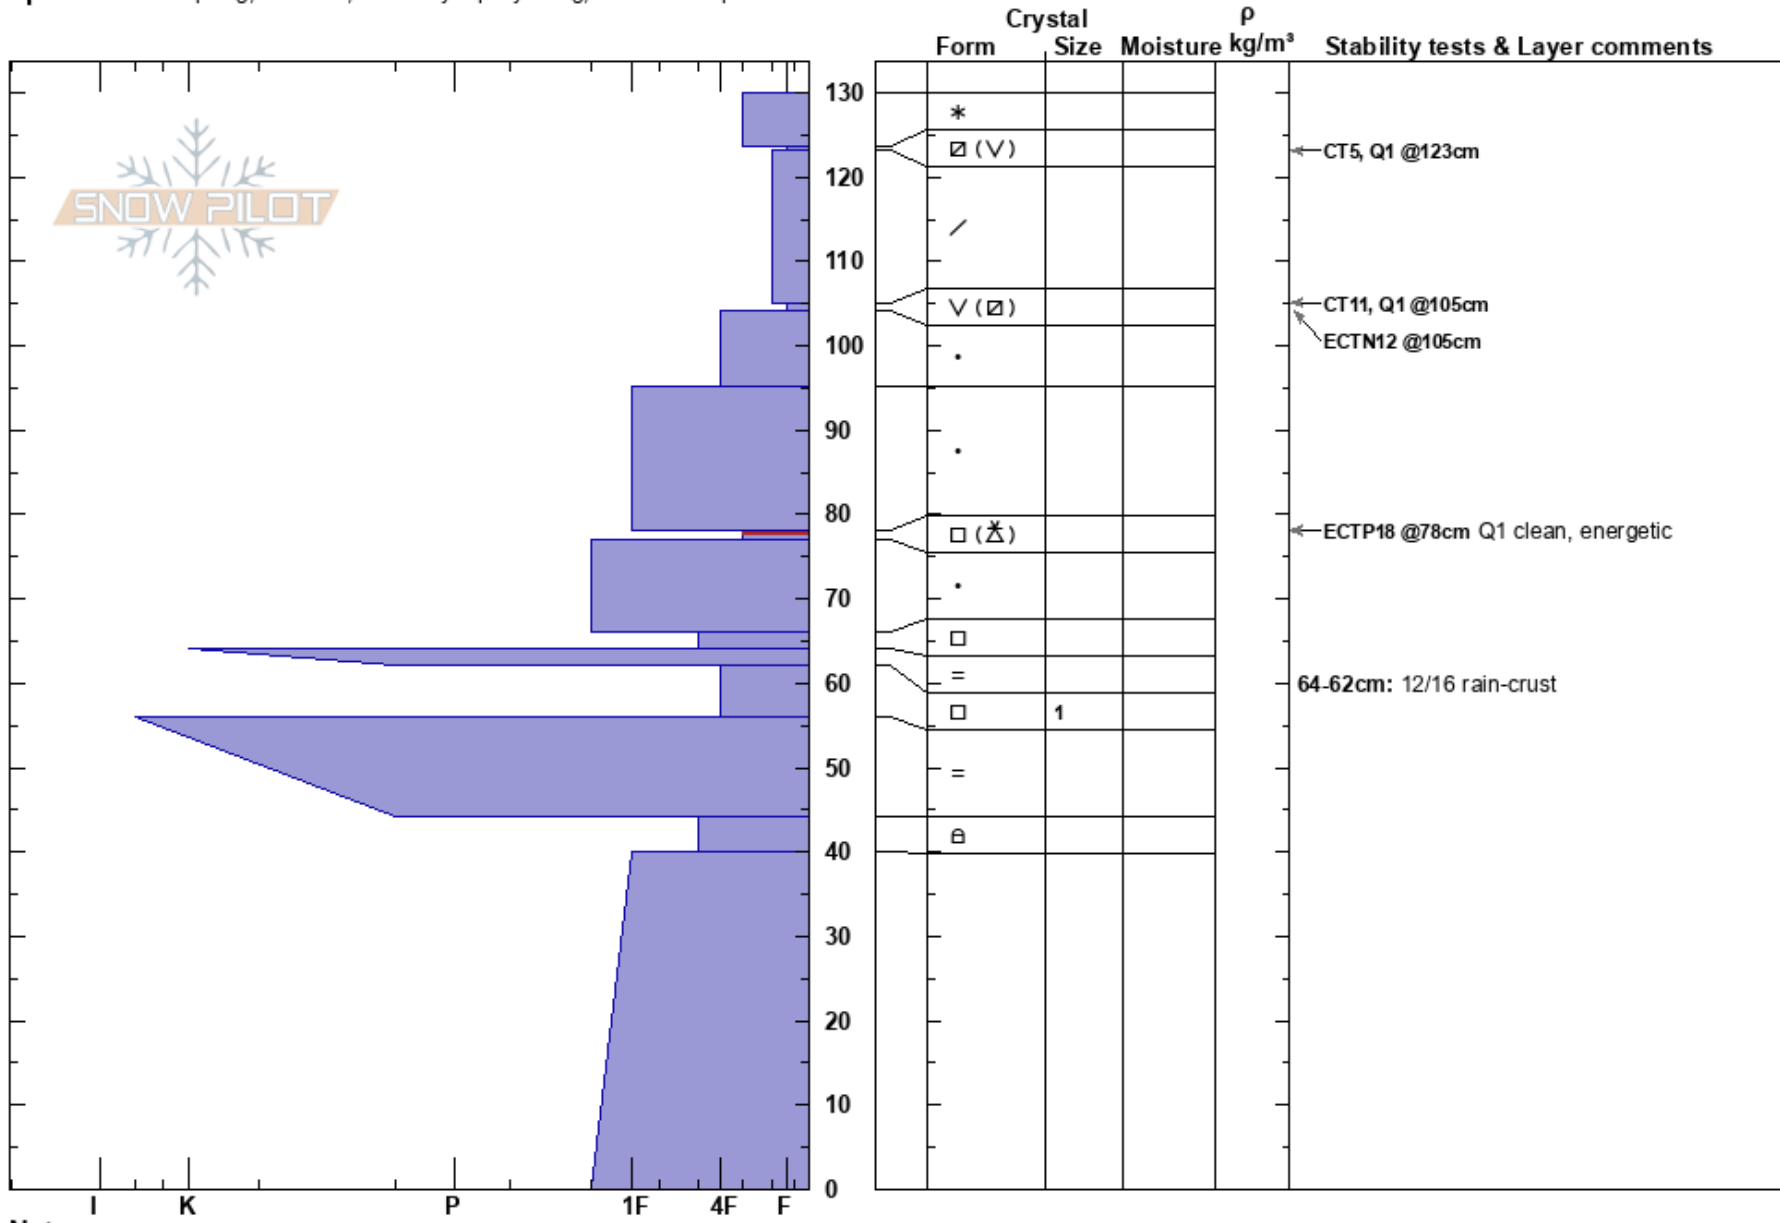

1/8/17, Old Ski Hill  
 Bear River Range  
 UT  
 Elevation: 7200 ft  
 Aspect: 75°

toby weed  
 01/08/2017 - 2:00pm  
 Co-ord: 41.95562N, -111.52951W  
 Slope Angle: 26°  
 Wind Loading:

Stability: Fair  
 Air Temperature: 31°F  
 Sky Cover: OVC  
 Precipitation: S2  
 Wind: Calm  
 HS:130  
 PF:70  
 78-77cm: Problematic layer  
 64-62cm: 12/16 rain-crust

Specifics: Collapsing, localized; Instability rapidly rising; We skied slope

Notes: