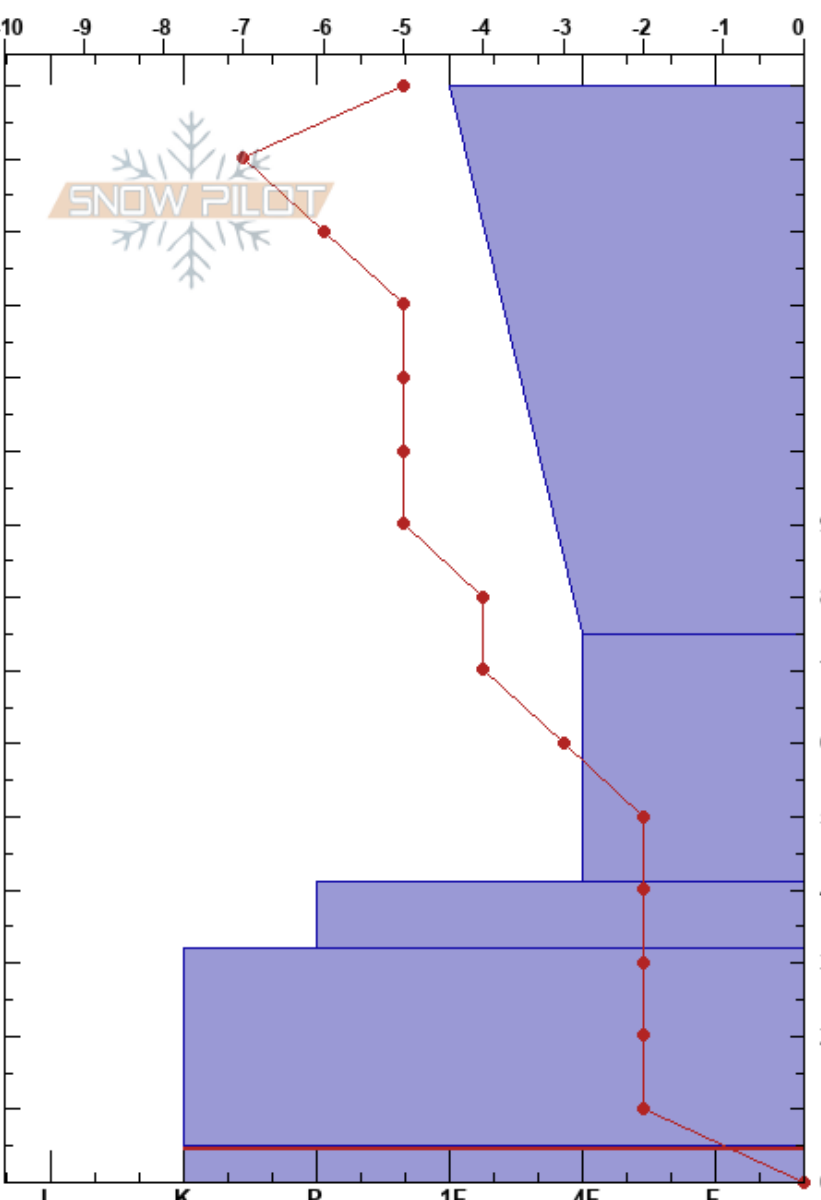

Wilbur's Folly  
 North Cascades, West  
 WA  
 Elevation: 4964 ft  
 Aspect: E

Andy Stephen  
 12/12/2018 - 10:43am  
 Co-ord: 48.84670N, -121.69238W  
 Slope Angle: 15°  
 Wind Loading: yes

Stability: Fair  
 Air Temperature: -4°C  
 Sky Cover: OVC  
 Precipitation: S-1  
 Wind: S Calm

HS:150  
 PF:30  
 5-0cm:Problematic layer

Specifics: Recent avalanche activity on similar slopes; Recent avalanche activity on different slopes

Form	Crystal		Moisture	$\rho$ kg/m <sup>3</sup>	Stability tests & Layer comments
	Size				
+	0.3				
•	1				← ECTN29 @75cm
⊖	1				
°°					
■ (V)	2				← STN ← CTN