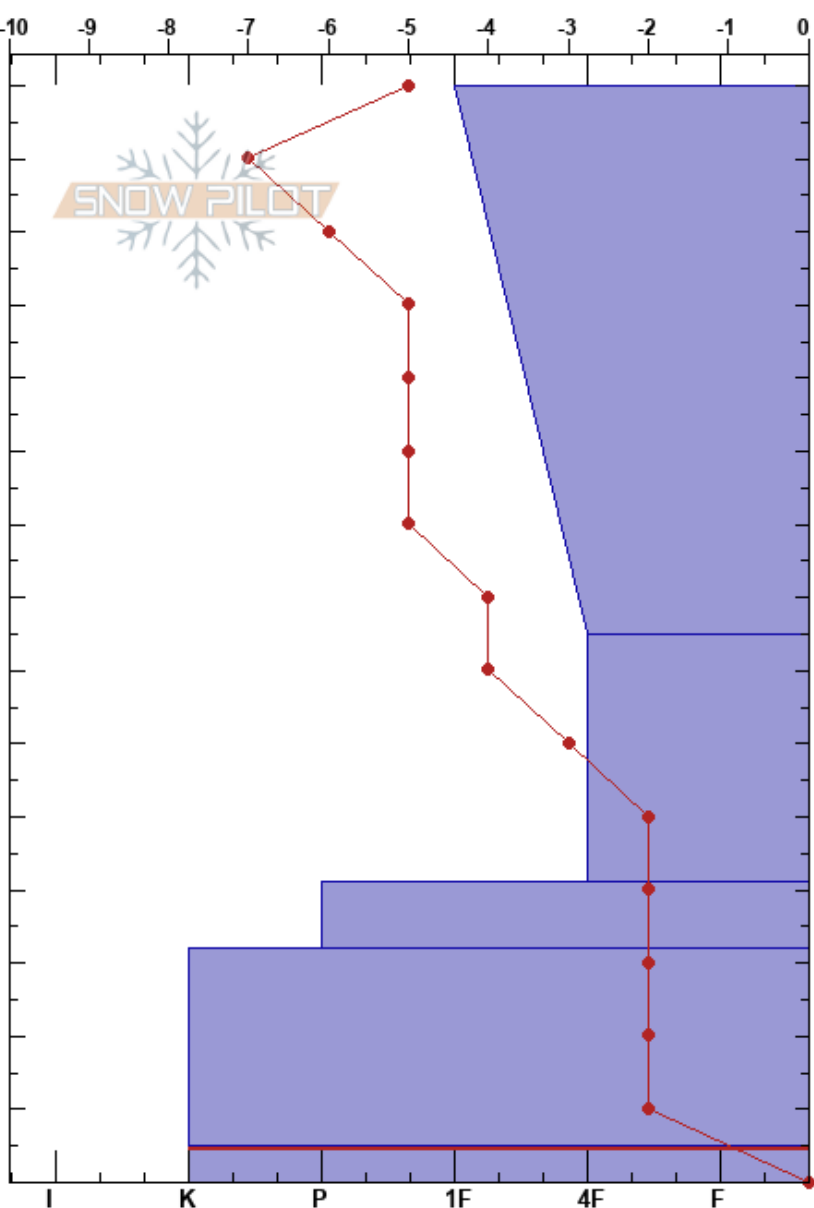

Wilbur's Folly
 North Cascades, West
 WA
 Elevation: 4964 ft
 Aspect: E

Andy Stephen
 12/12/2018 - 10:43am
 Co-ord: 48.84670N, -121.69238W
 Slope Angle: 15°
 Wind Loading: yes

Stability: Fair
 Air Temperature: -4°C
 Sky Cover: OVC
 Precipitation: S-1
 Wind: S Calm

HS:150
 PF:30
 5-0cm:Problematic layer

Specifics: Recent avalanche activity on similar slopes; Recent avalanche activity on different slopes

Form	Crystal		Moisture	ρ kg/m ³	Stability tests & Layer comments
	Size				
+	0.3				
•	1				← ECTN29 @75cm
⊖	1				
◦◦					
■ (V)	2				← STN ← CTN