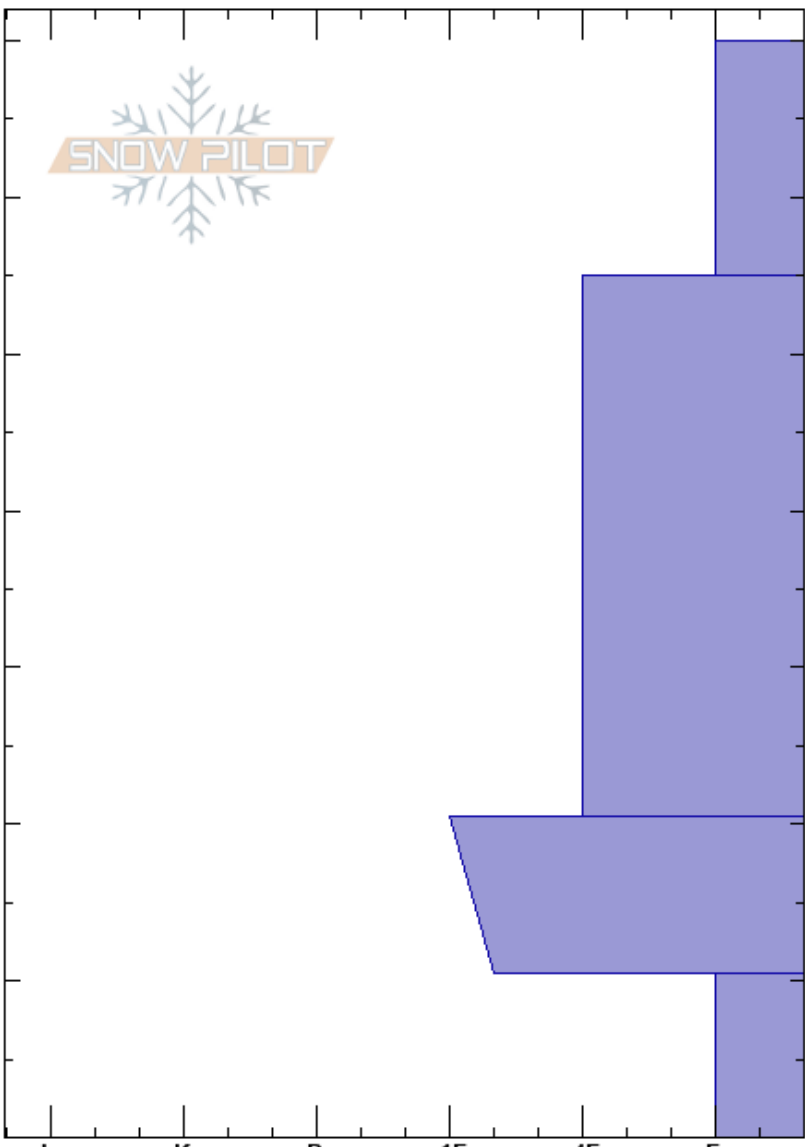

Red Mountain Ridge
 Highlands
 MT
Elevation: 9194 ft
Aspect: 330°
Specifics: We skied slope

Gabrielle Antonioli
 01/08/2017 - 11:00am
Co-ord: 45.78437N, -112.48524W
Slope Angle: 28°
Wind Loading:

Stability:
Air Temperature: -4°C
Sky Cover: BKN
Precipitation: S-1
Wind: SW Moderate

Layer Notes:

Crystal Form	Crystal Size	Moisture	ρ kg/m ³	Stability tests & Layer comments
+				
/				
^	1-2			← ECTN18 @10cm ← CT14 @10cm

Notes: