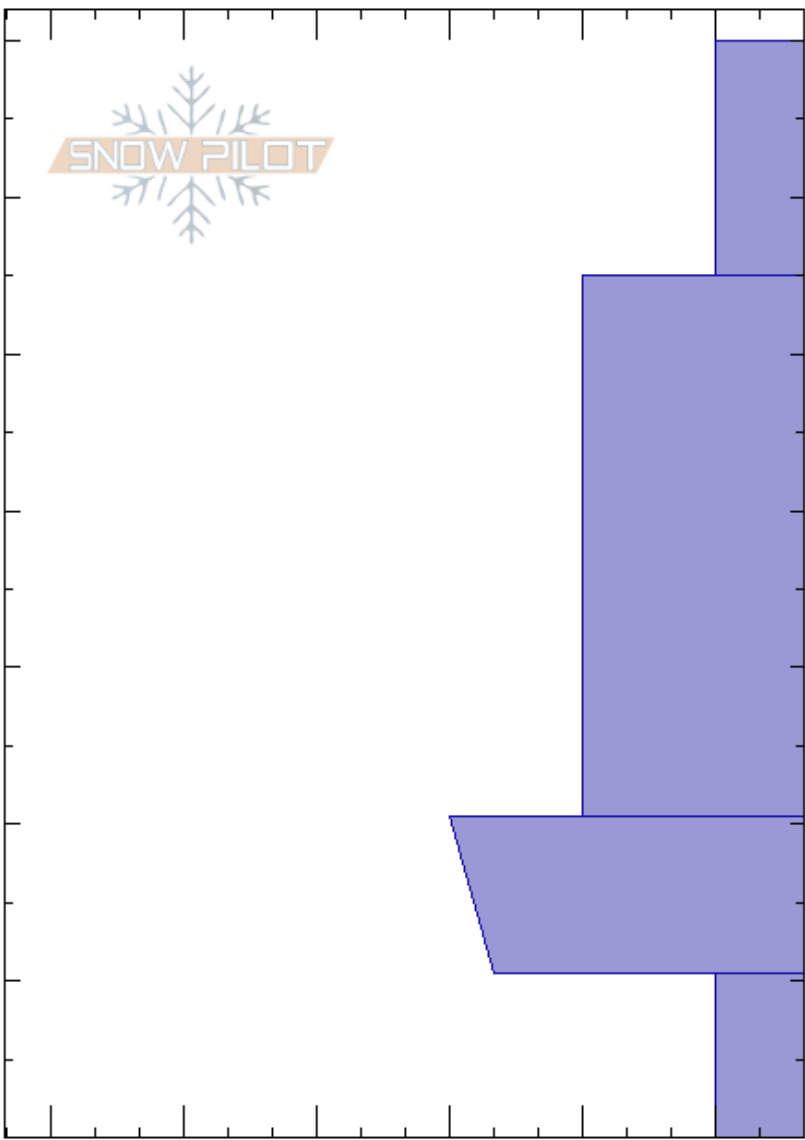

Red Mountain Ridge
 Highlands
 MT
Elevation: 9194 ft
Aspect: 330°
Specifics: We skied slope

Gabrielle Antonioli
 01/08/2017 - 11:00am
Co-ord: 45.78437N, -112.48524W
Slope Angle: 28°
Wind Loading:

Stability:
Air Temperature: -4°C
Sky Cover: BKN
Precipitation: S-1
Wind: SW Moderate

Layer Notes:

Height (m)	Crystal		Moisture	ρ kg/m ³	Stability tests & Layer comments
	Form	Size			
70					
60	+				
55					
40	/				
30					
20					
10	^	1-2			← ECTN18 @10cm ← CT14 @10cm
0					

Notes: