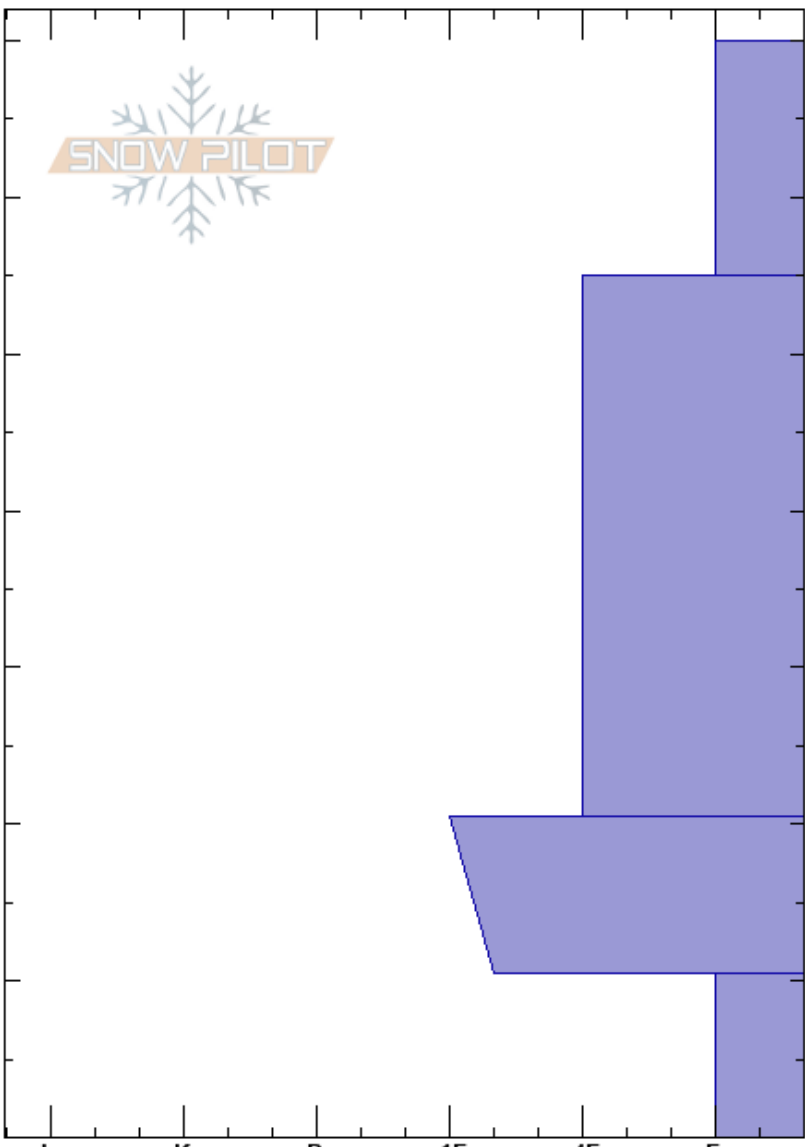

Red Mountain Ridge  
 Highlands  
 MT  
**Elevation:** 9194 ft  
**Aspect:** 330°  
**Specifics:** We skied slope

Gabrielle Antonioli  
 01/08/2017 - 11:00am  
**Co-ord:** 45.78437N, -112.48524W  
**Slope Angle:** 28°  
**Wind Loading:**

**Stability:**  
**Air Temperature:** -4°C  
**Sky Cover:** BKN  
**Precipitation:** S-1  
**Wind:** SW Moderate

**Layer Notes:**

Crystal Form	Crystal Size	Moisture	$\rho$ kg/m <sup>3</sup>	Stability tests & Layer comments
+				
/				
^	1-2			← ECTN18 @10cm ← CT14 @10cm