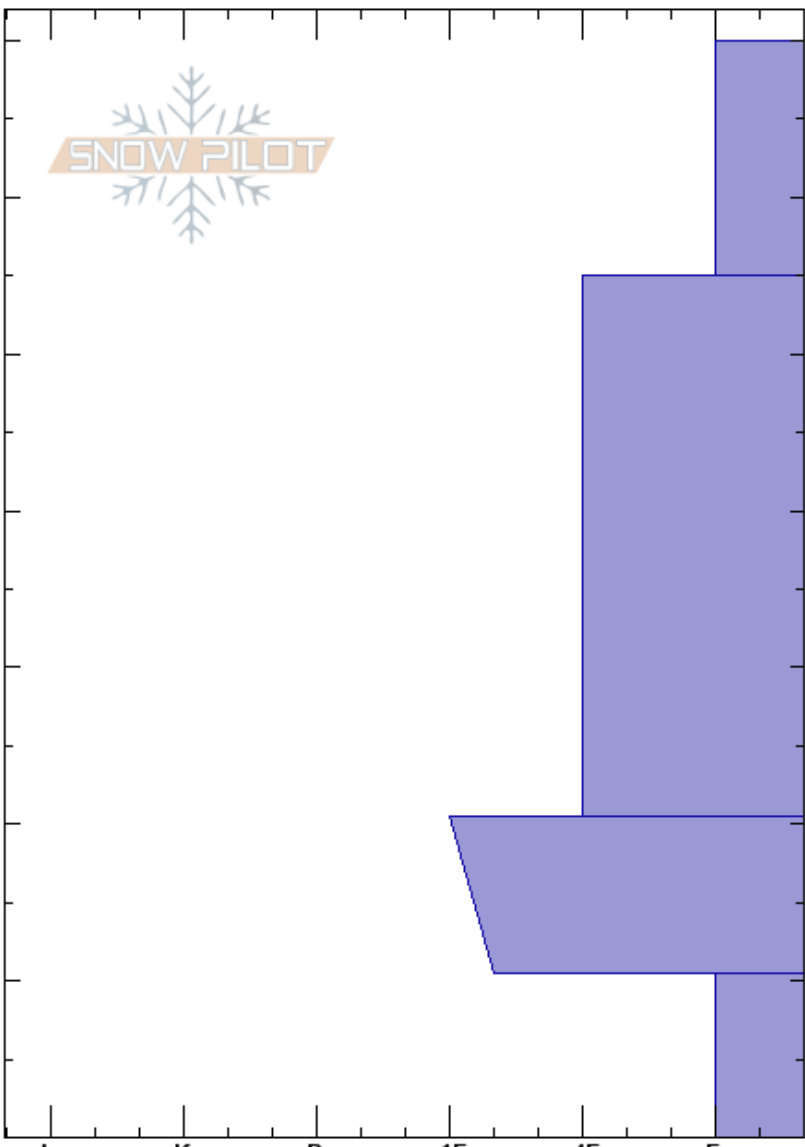

Red Mountain Ridge
 Highlands
 MT
 Elevation: 9194 ft
 Aspect: 330°
 Specifics: We skied slope

Gabrielle Antonioli
 01/08/2017 - 11:00am
 Co-ord: 45.78437N, -112.48524W
 Slope Angle: 28°
 Wind Loading:

Stability: **HS:70**
 Air Temperature: -4°C **PS: 10**
 Sky Cover: BKN
 Precipitation: S-1
 Wind: SW Moderate

Layer Notes:

Crystal Form	Crystal Size	Moisture	ρ kg/m ³	Stability tests & Layer comments
+				
/				
^	1-2			← ECTN18 @10cm ← CT14 @10cm