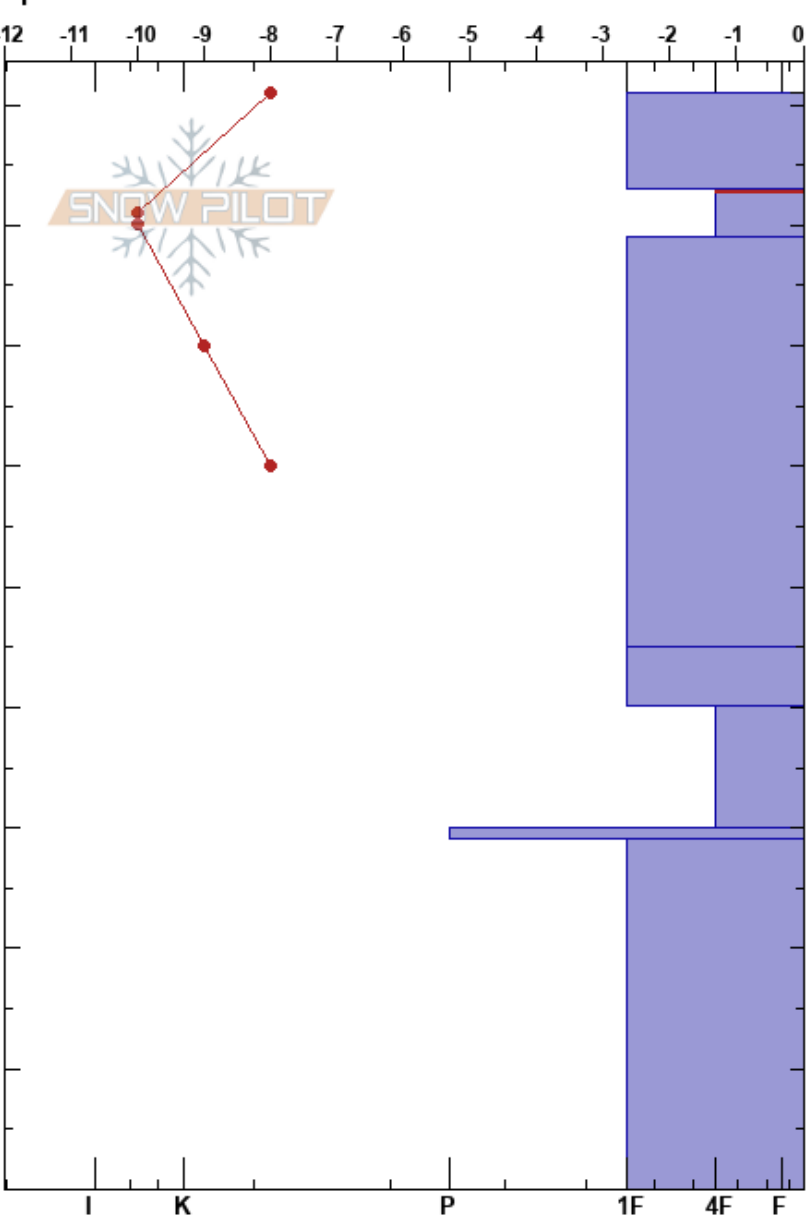

Hidden Valley 20181212
 Front Range
 CO
 Elevation: 10750 ft
 Aspect: NE
 Specifics:

Max Lurie
 12/12/2018 - 12:25pm
 Co-ord:
 Slope Angle: 24°
 Wind Loading: yes

Stability:
 Air Temperature: -6°C
 Sky Cover: SCT
 Precipitation: NO
 Wind: W Light Breeze

HS:91
 PF:35
 83-79cm:Problematic layer

Depth (cm)	Crystal		ρ kg/m ³	Stability tests & Layer comments
	Form	Size		
91	/	1	D	
80	□	1	D	← CTV @83cm ← ECTPV @83cm ← PST100/100 (End) @83cm
60	□	1	D	
40	○	2	D	
30	□	2	D	
30	○	1.5	D	
10	□	2	D	