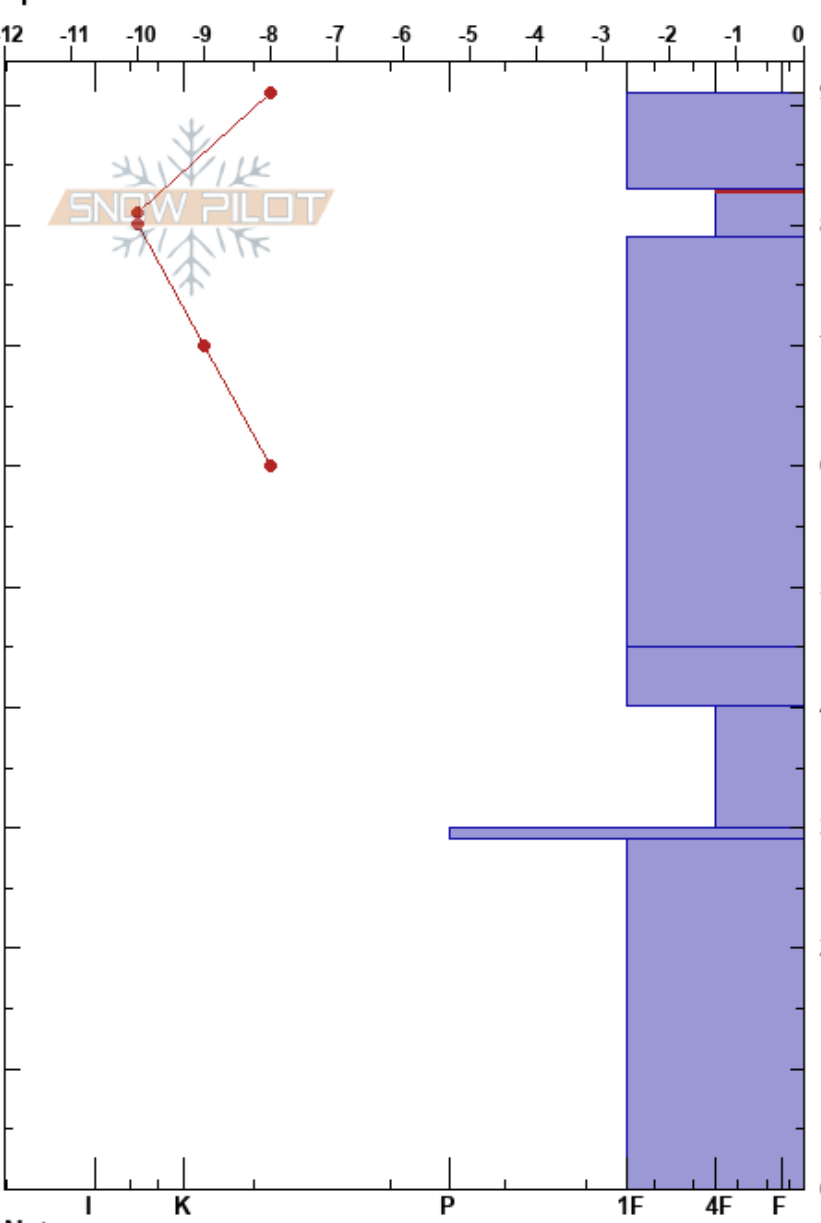

Hidden Valley 20181212
 Front Range
 CO
 Elevation: 10750 ft
 Aspect: NE
 Specifics:

Max Lurie
 12/12/2018 - 12:25pm
 Co-ord:
 Slope Angle: 24°
 Wind Loading: yes

Stability:
 Air Temperature: -6°C
 Sky Cover: SCT
 Precipitation: NO
 Wind: W Light Breeze

HS:91
 PF:35
 83-79cm: Problematic layer

Depth (cm)	Crystal		ρ kg/m ³	Stability tests & Layer comments
	Form	Size		
91	/	1	D	
80	□	1	D	← CTV @83cm ← ECTPV @83cm ← PST100/100 (End) @83cm
60	□	1	D	
40	○	2	D	
30	□	2	D	
30	○	1.5	D	
10	□	2	D	