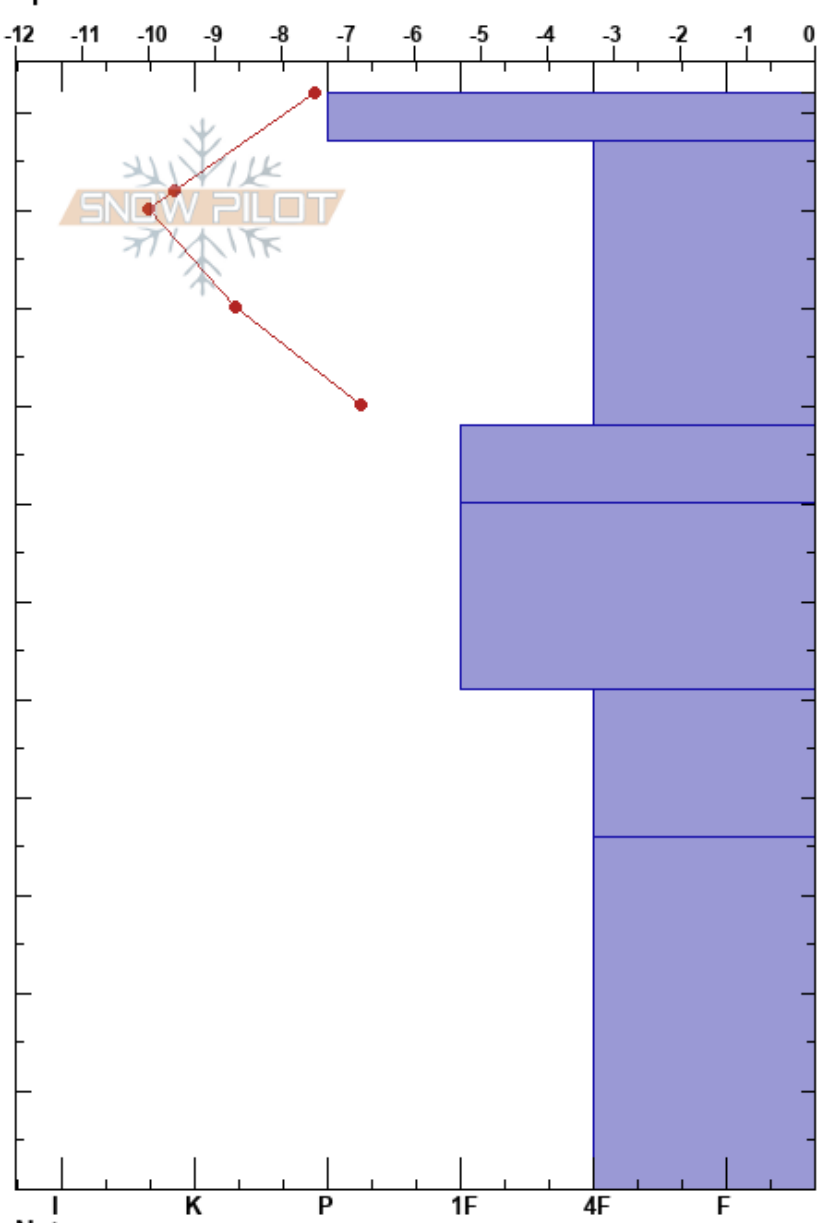

Hidden.Valley.20181212
 RMNP
 CO
 Elevation: 10800 ft
 Aspect: SE
 Specifics:

Simon Montgomery
 12/12/2018 - 12:20pm
 Co-ord: 40.38881N, -105.67746W
 Slope Angle: 34°
 Wind Loading: yes

Stability:
 Air Temperature: -5.8°C
 Sky Cover: SCT
 Precipitation: S1
 Wind: W Light Breeze

HS:112
 PF:15
 112-107cm:Problematic layer

Depth (cm)	Crystal		Moisture	ρ kg/m ³	Stability tests & Layer comments
	Form	Size			
112					
110	/	0.3			
100					
90	□	0.5			← CT1, SC @96cm ← ECTN11 @96cm ← PST100/100 (End) @96cm
80					
70	□	0.5			
60	□	0.5			
50					
40	□	1			← CT28, SC @41cm
30					
20	□	1			
10					
0					

Notes: Light blowing snow.