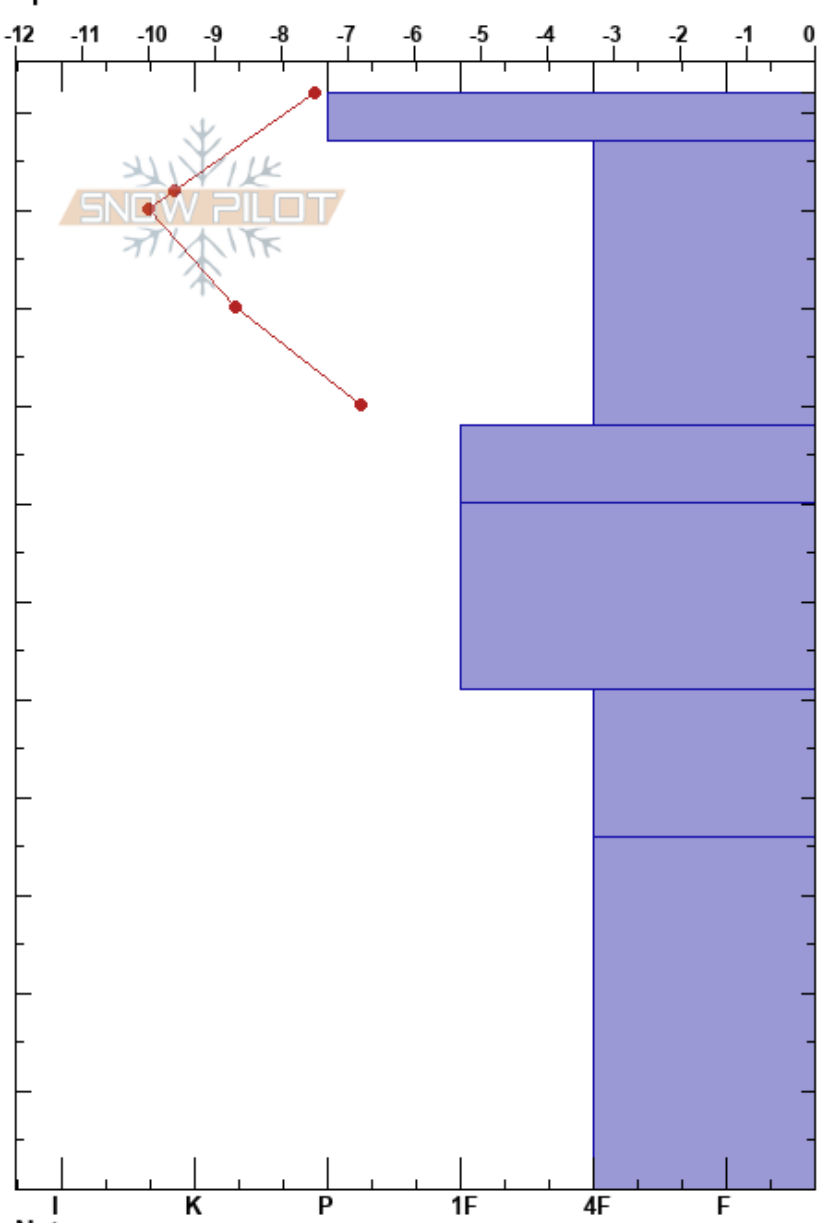

Hidden.Valley.20181212
 RMNP
 CO
 Elevation: 10800 ft
 Aspect: SE
 Specifics:

Simon Montgomery
 12/12/2018 - 12:20pm
 Co-ord: 40.38881N, -105.67746W
 Slope Angle: 34°
 Wind Loading: yes

Stability:
 Air Temperature: -5.8°C
 Sky Cover: SCT
 Precipitation: S1
 Wind: W Light Breeze

HS:112
 PF:15
 112-107cm:Problematic layer

Depth (cm)	Crystal		ρ kg/m ³	Stability tests & Layer comments
	Form	Size		
112				
110	/	0.3		
100				
90	□	0.5		← CT1, SC @96cm ← ECTN11 @96cm ← PST100/100 (End) @96cm
80				
70	□	0.5		
60	□	0.5		
50				
40	□	1		← CT28, SC @41cm
30				
20	□	1		
10				
0				

Notes: Light blowing snow.