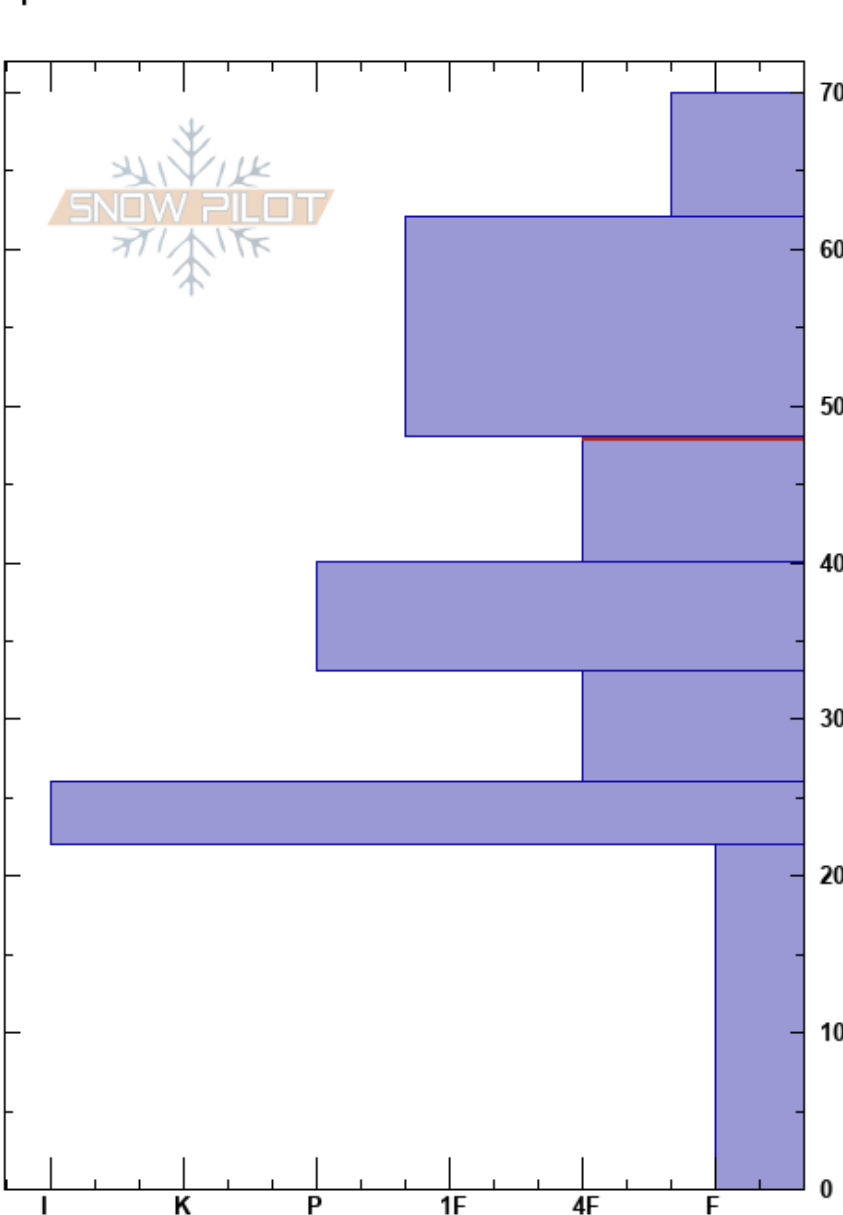

Hidden Valley (ASB)  
Kachina Peaks  
AZ  
Elevation: 11600 ft  
Aspect: W  
Specifics:

Tanner Porter  
12/09/2018 - 12:00pm  
Co-ord: 35.32712N, -111.68373E  
Slope Angle:  
Wind Loading: previous

Stability:  
Air Temperature:  
Sky Cover: CLR  
Precipitation: NO  
Wind: SW Moderate

HS:70  
PS: 10 48-40cm:Problematic layer

Notes:

Crystal Form	Crystal Size	Moisture	$\rho$ kg/m <sup>3</sup>	Stability tests & Layer comments
				<p>← STM, RP @48cm</p> <p>← CT16, BRK @48cm Q3</p> <p>← CT17, BRK @48cm Q3</p> <p>← ECTN17 @48cm Q3- No propagation</p>
^	2.5			