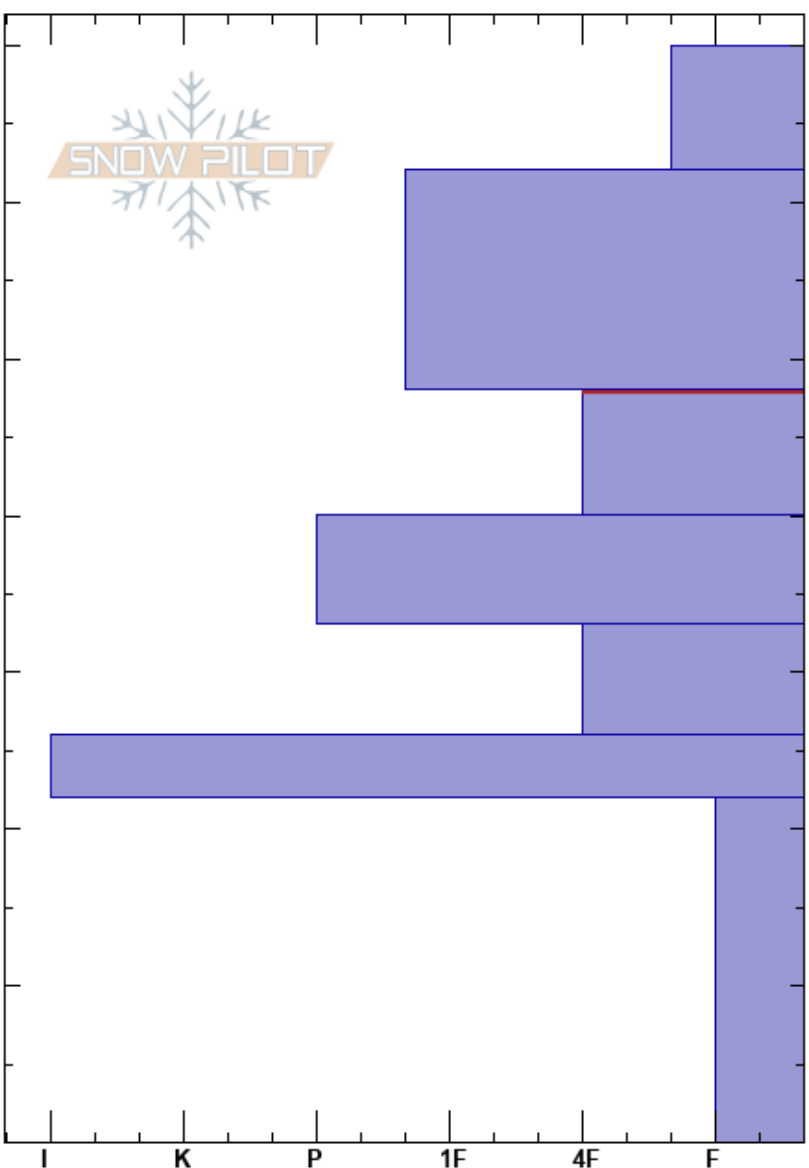

Hidden Valley (ASB)
 Kachina Peaks
 AZ
Elevation: 11600 ft
Aspect: W
Specifics:

Tanner Porter
 12/09/2018 - 12:00pm
Co-ord: 35.32712N, -111.68373E
Slope Angle:
Wind Loading: previous

Stability:
Air Temperature:
Sky Cover: CLR
Precipitation: NO
Wind: SW Moderate

HS:70
PS: 10 48-40cm:Problematic layer

Crystal Form	Crystal Size	Moisture	ρ kg/m ³	Stability tests & Layer comments
				STM, RP @48cm CT16, BRK @48cm Q3 CT17, BRK @48cm Q3 ECTN17 @48cm Q3- No propagation
^	2.5			