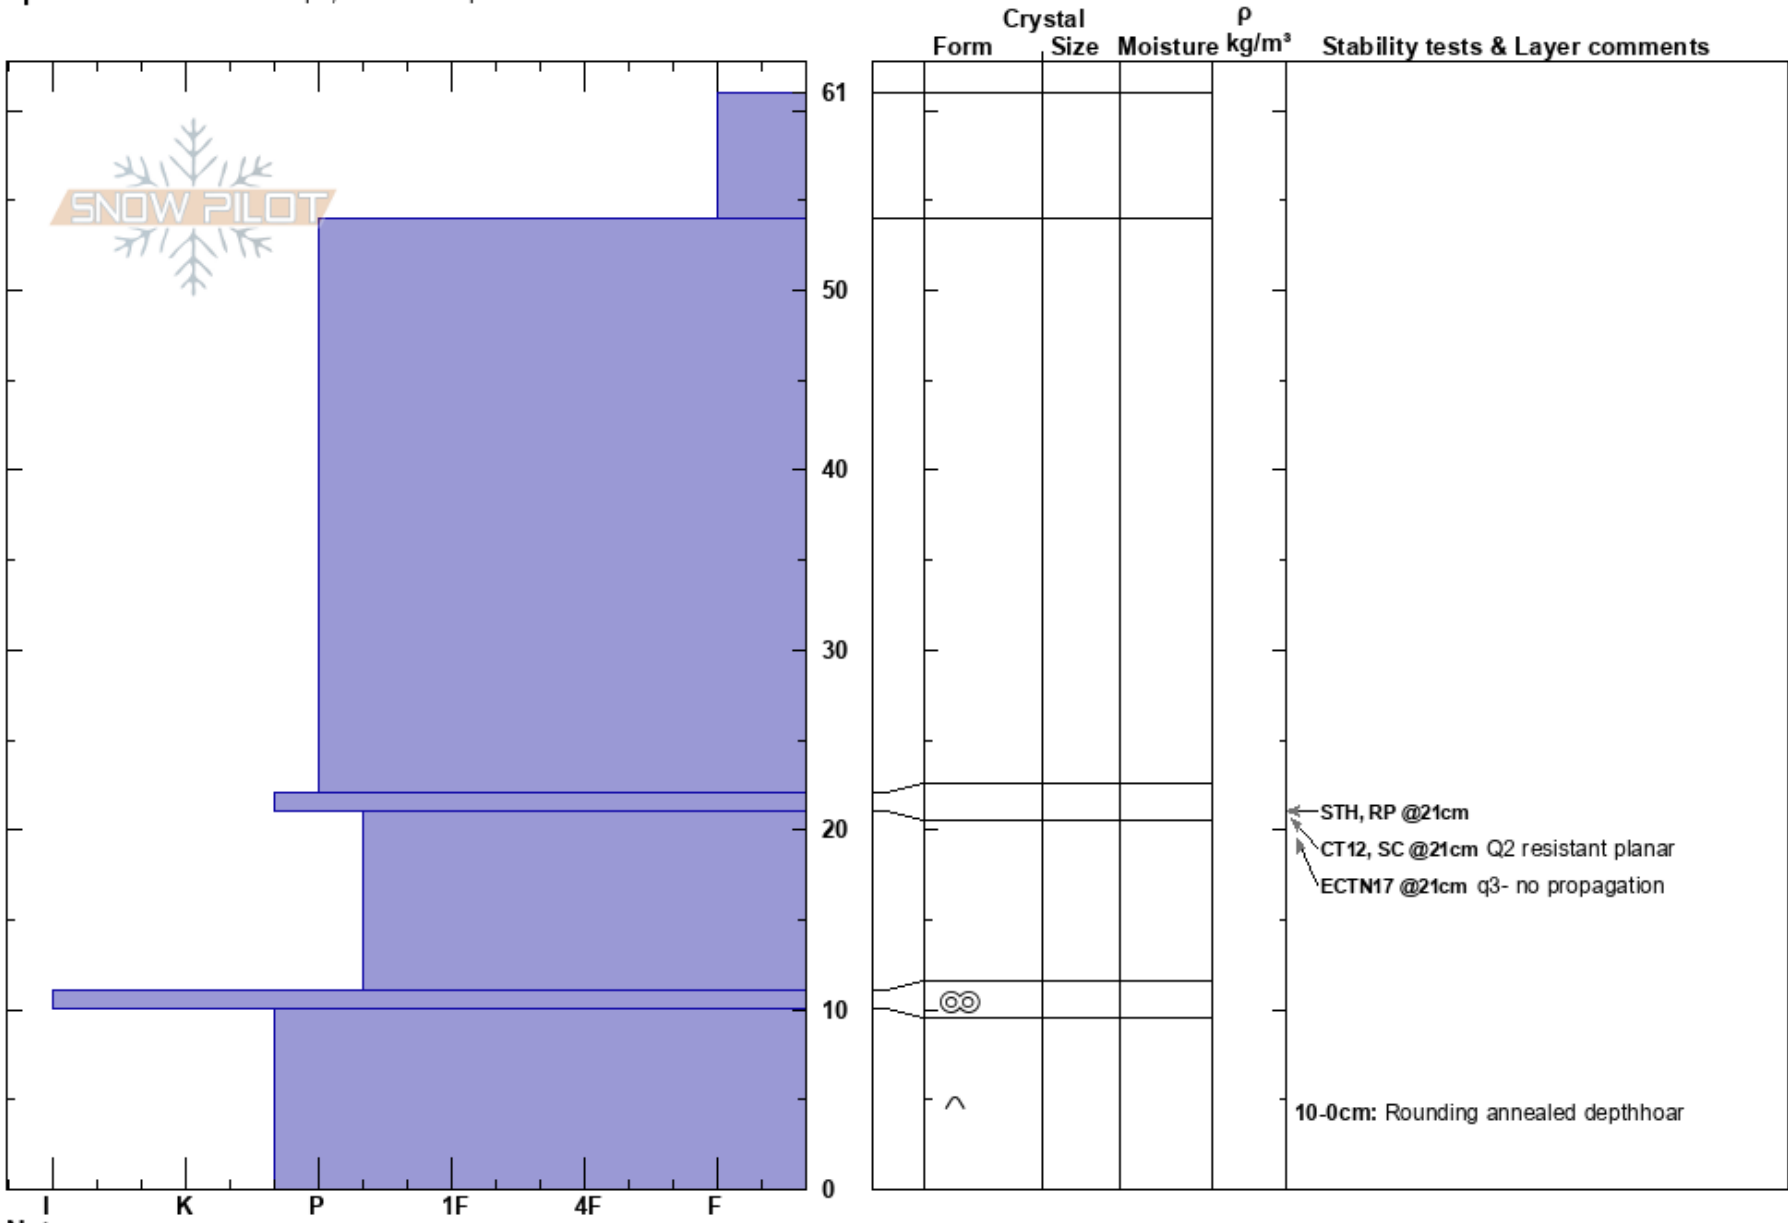

NE Side of Low Saddle  
 San Francisco Peaks  
 AZ  
**Elevation:** 11600 ft  
**Aspect:** NE  
**Specifics:** Ski tracks on slope; We skied slope

Tanner Porter  
 12/08/2018 - 1:00pm  
**Co-ord:** 35.33525N, -111.68173E  
**Slope Angle:** 30°  
**Wind Loading:** previous

**Stability:**  
**Air Temperature:**  
**Sky Cover:** CLR  
**Precipitation:** NO  
**Wind:** SW Light Breeze

**HS:** 61  
**PS:** 15  
**22-21cm:** Problematic layer  
**10-0cm:** Rounding annealed depthhoar