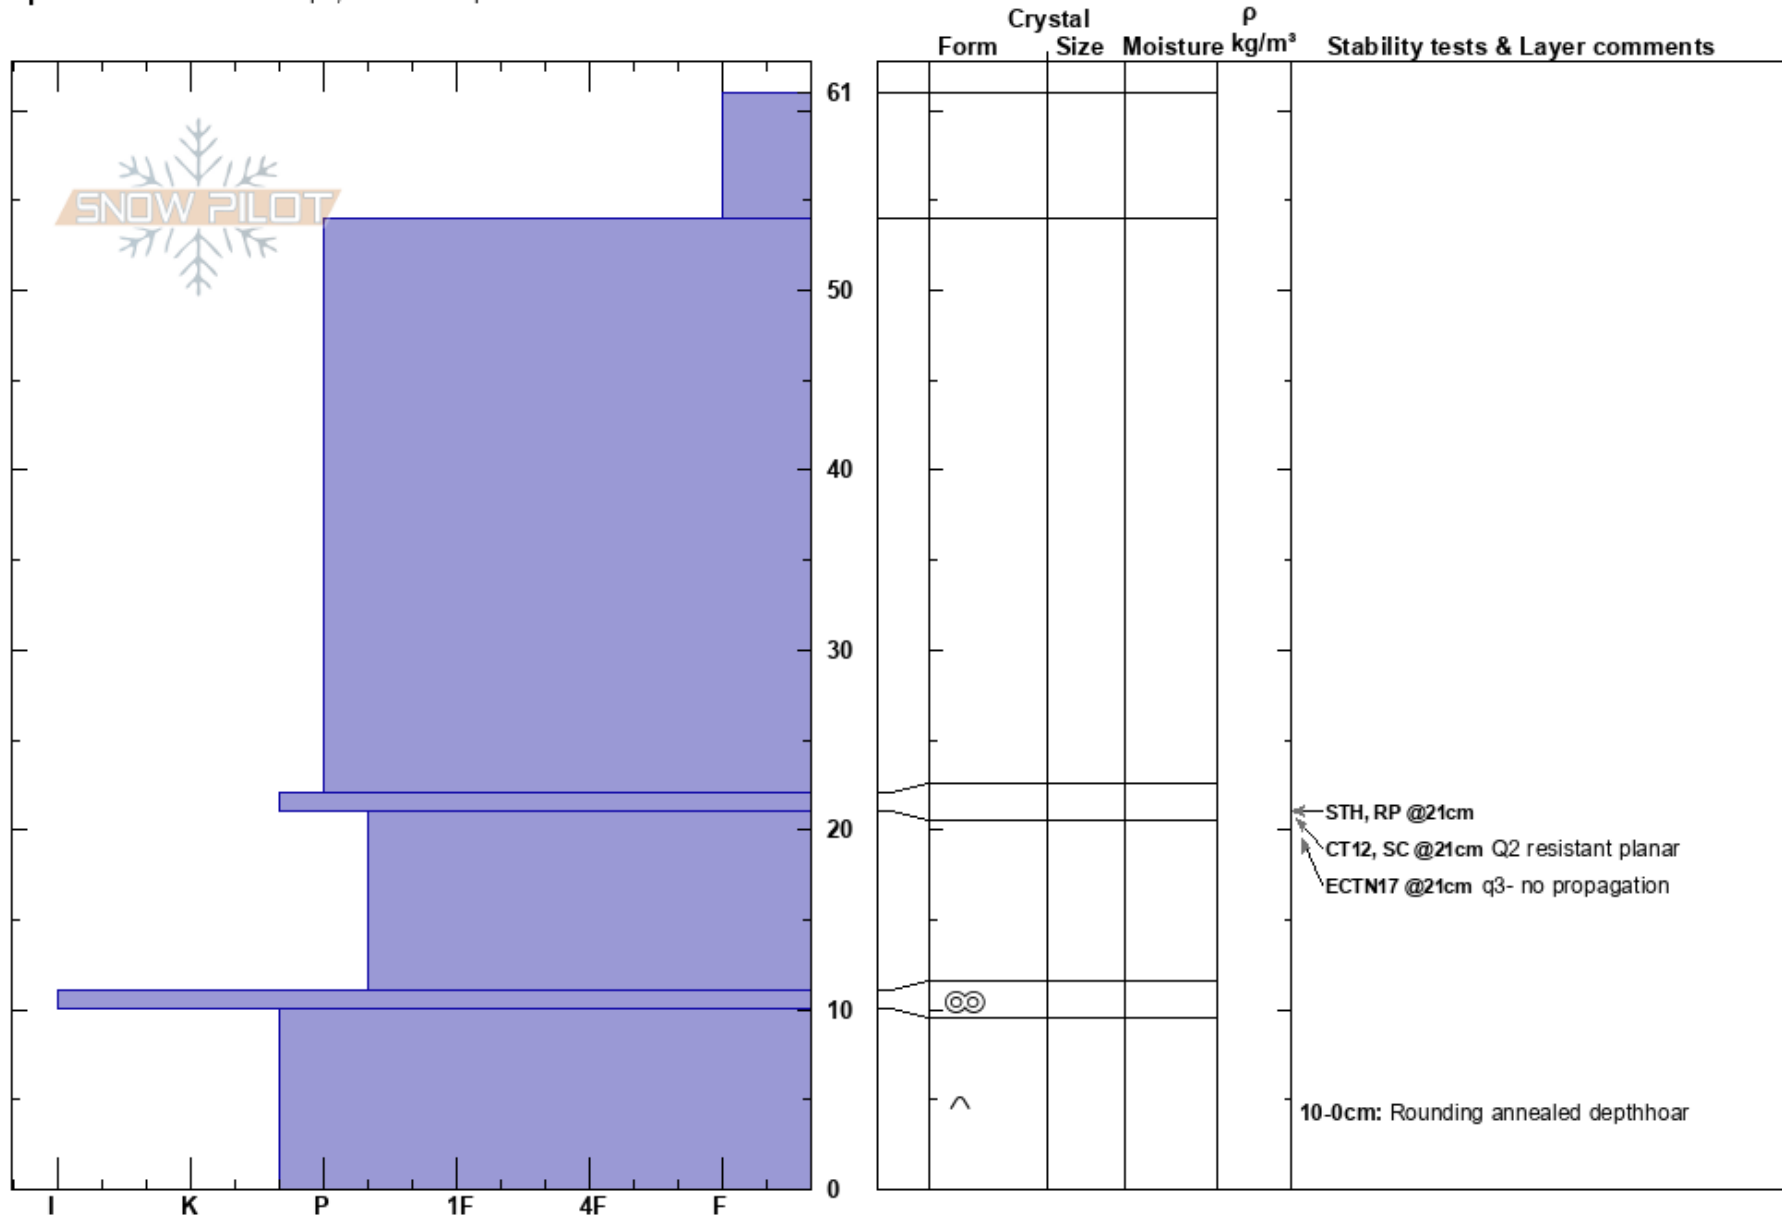

NE Side of Low Saddle

Tanner Porter

Stability:

HS:61

Layer Notes:

San Francisco Peaks

12/08/2018 - 1:00pm

Air Temperature:

PS: 15

22-21cm: Problematic layer

AZ

Co-ord: 35.33525N, -111.68173E

Sky Cover: CLR

10-0cm: Rounding annealed depthhoar

Elevation: 11600 ft

Slope Angle: 30°

Precipitation: NO

Aspect: NE

Wind Loading: previous

Wind: SW Light Breeze

Specifics: Ski tracks on slope; We skied slope

Notes: