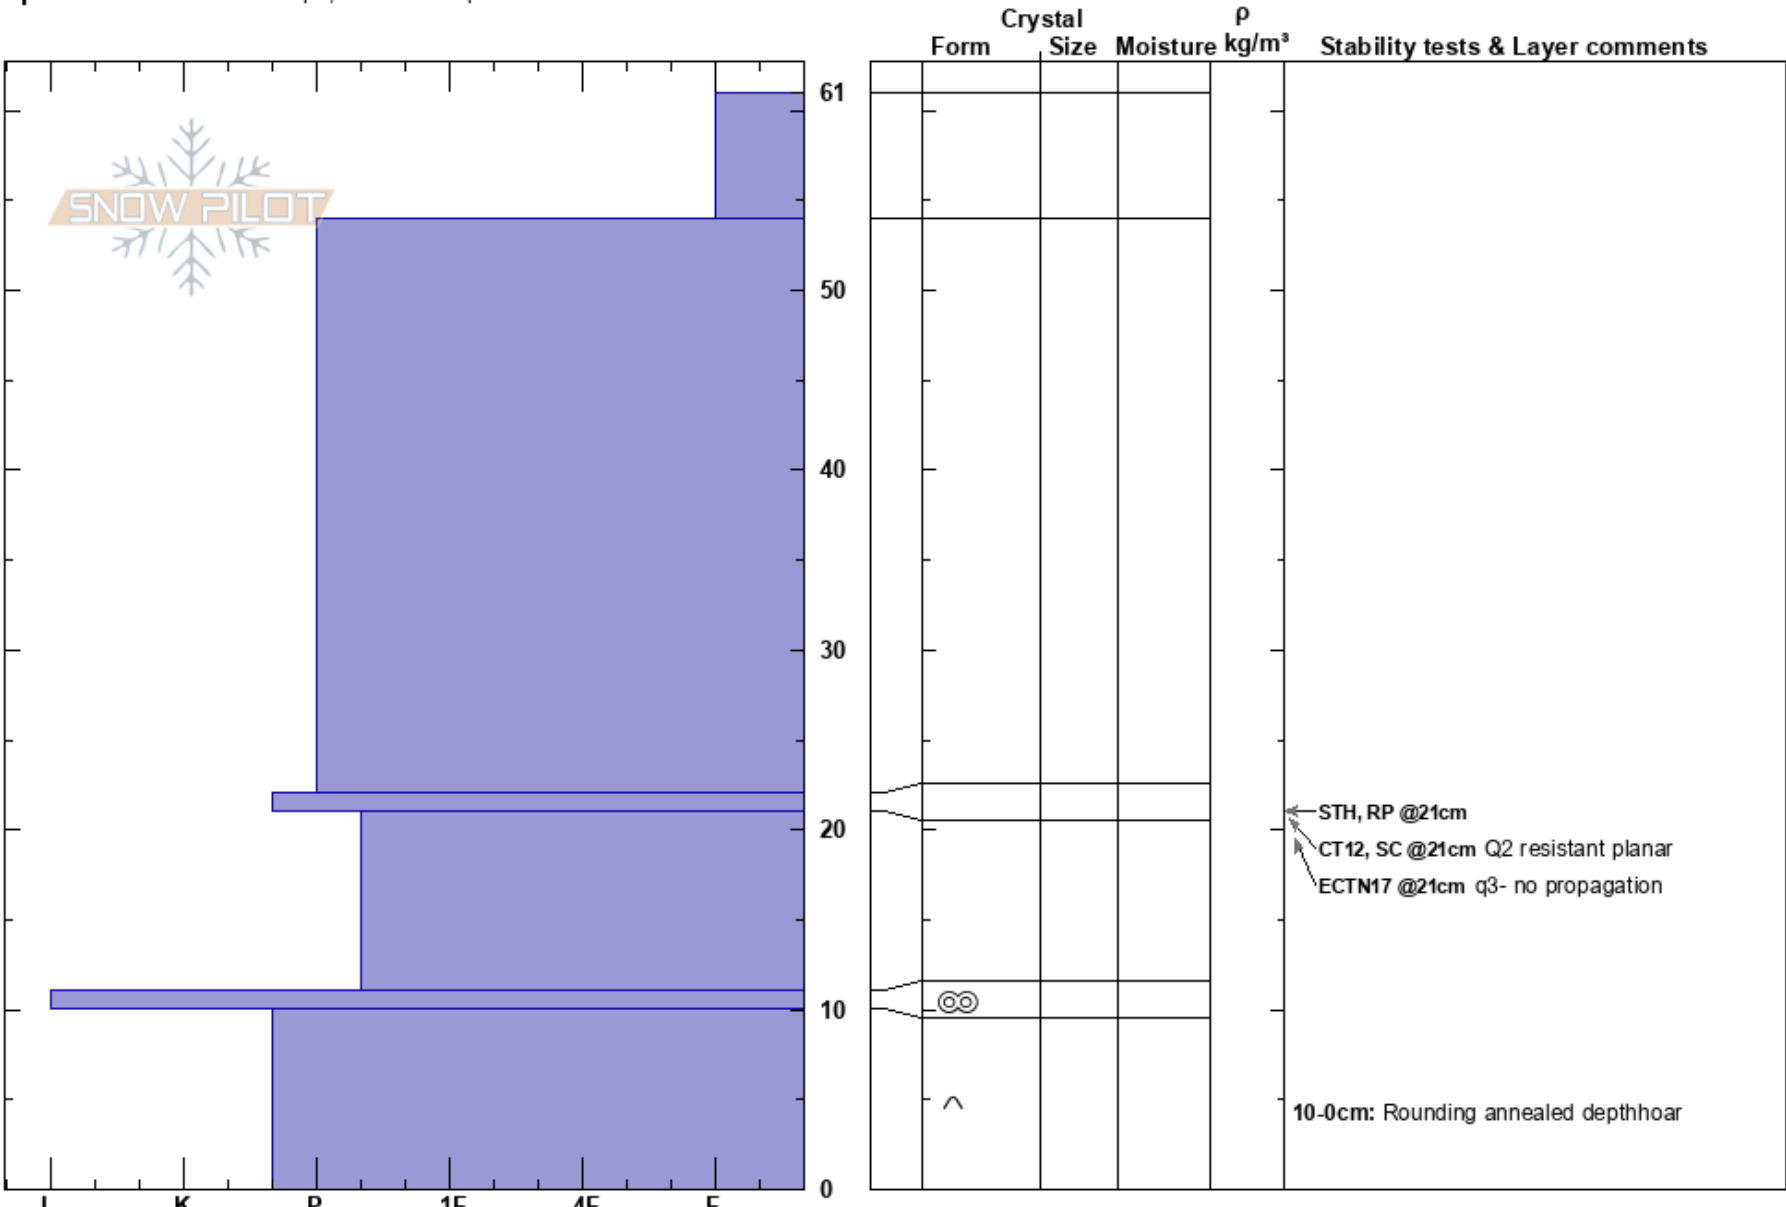

NE Side of Low Saddle Tanner Porter
 San Francisco Peaks 12/08/2018 - 1:00pm
 AZ Co-ord: 35.33525N, -111.68173E
 Elevation: 11600 ft Slope Angle: 30°
 Aspect: NE Wind Loading: previous
 Specifics: Ski tracks on slope; We skied slope

Stability: HS:61
 Air Temperature: PS: 15
 Sky Cover: CLR
 Precipitation: NO
 Wind: SW Light Breeze

Layer Notes:
 22-21cm: Problematic layer
 10-0cm: Rounding annealed depthhoar

Notes: