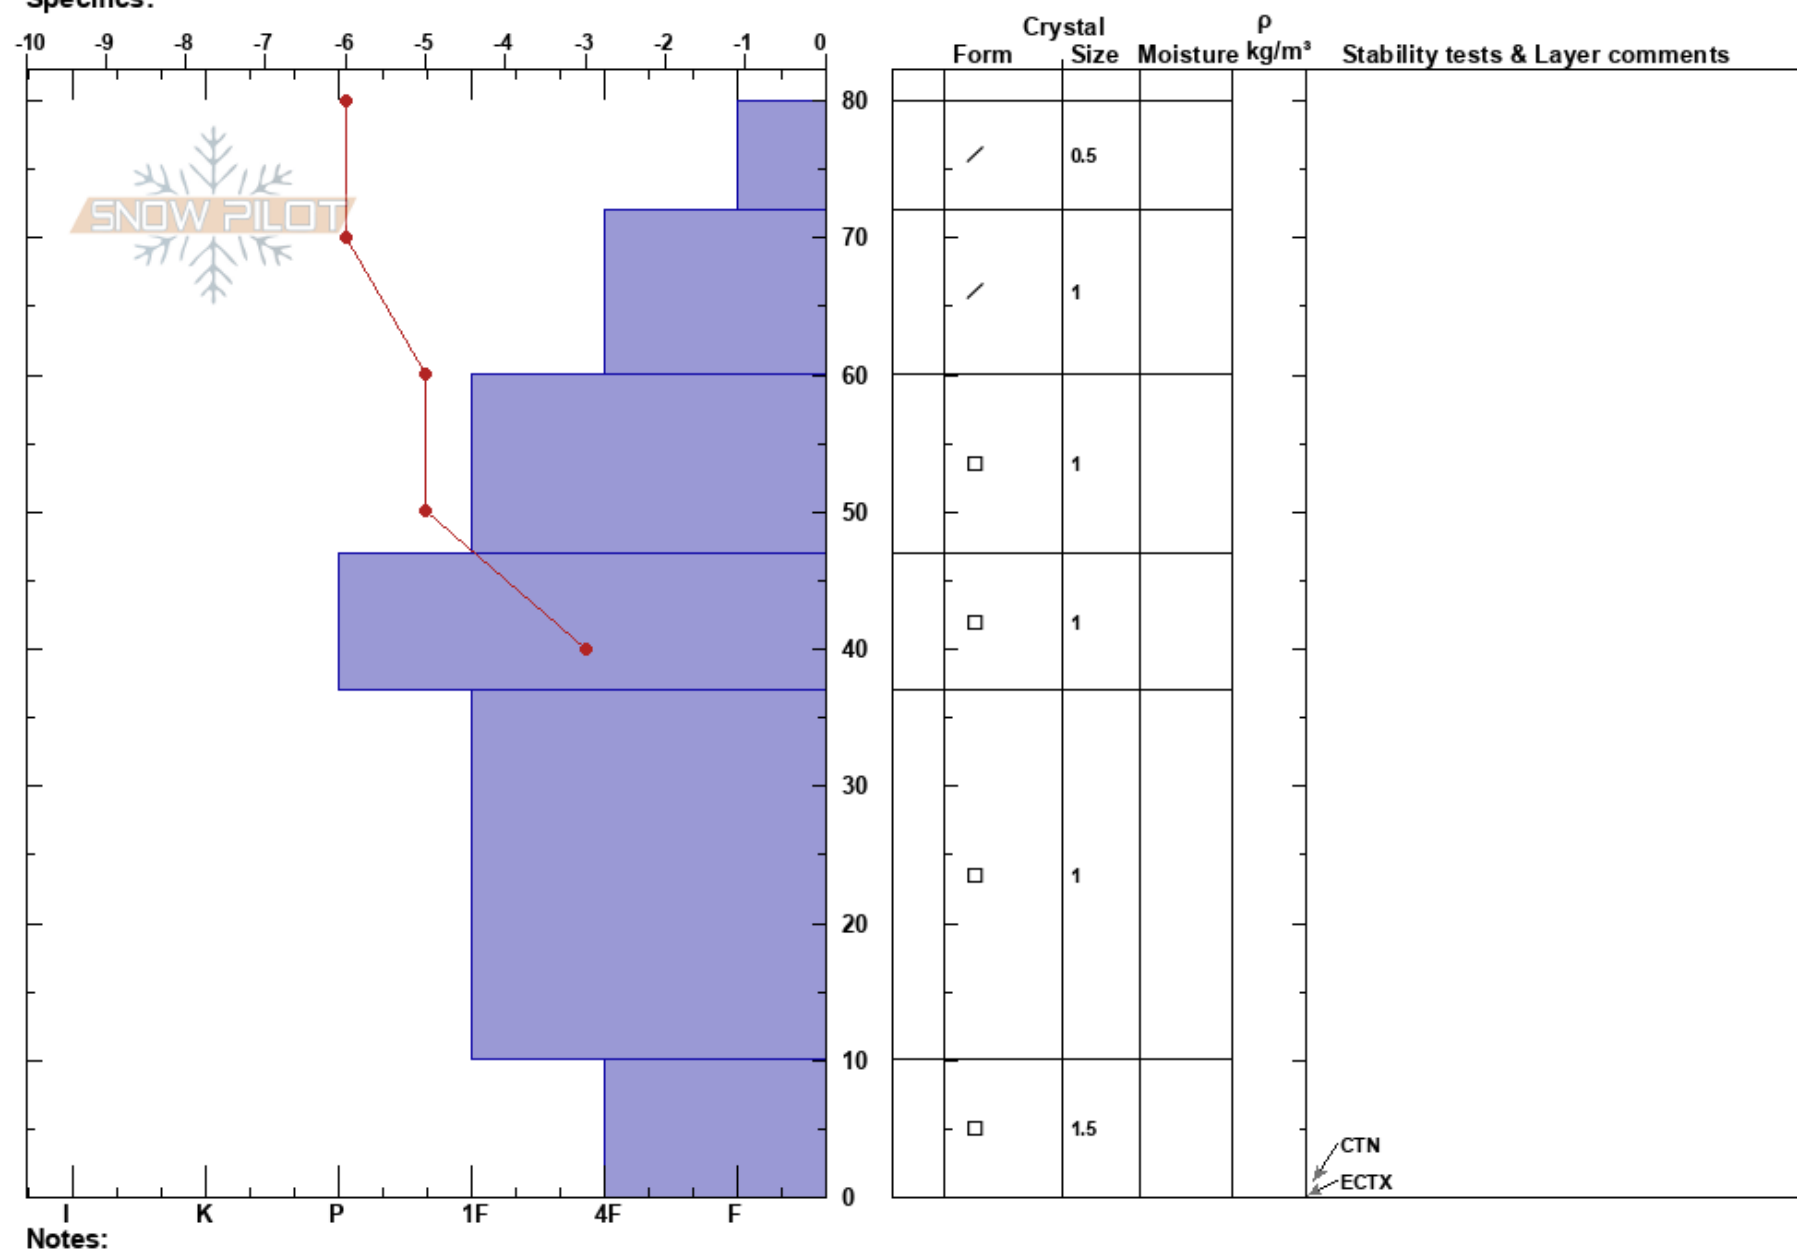

Top of Terrain Park
 RMNP
 CO
 Elevation: 10100 ft
 Aspect: NE
 Specifics:

Wes Calkins
 12/12/2018 - 12:30pm
 Co-ord: 13T 444238W 4462148N
 Slope Angle: 30°
 Wind Loading: yes

Stability: Fair
 Air Temperature: -4°C
 Sky Cover: BKN
 Precipitation: NO
 Wind: W Moderate

HS:80
 Layer Notes:
 47-37cm: Problematic layer

Notes:

CTN
 ECTX