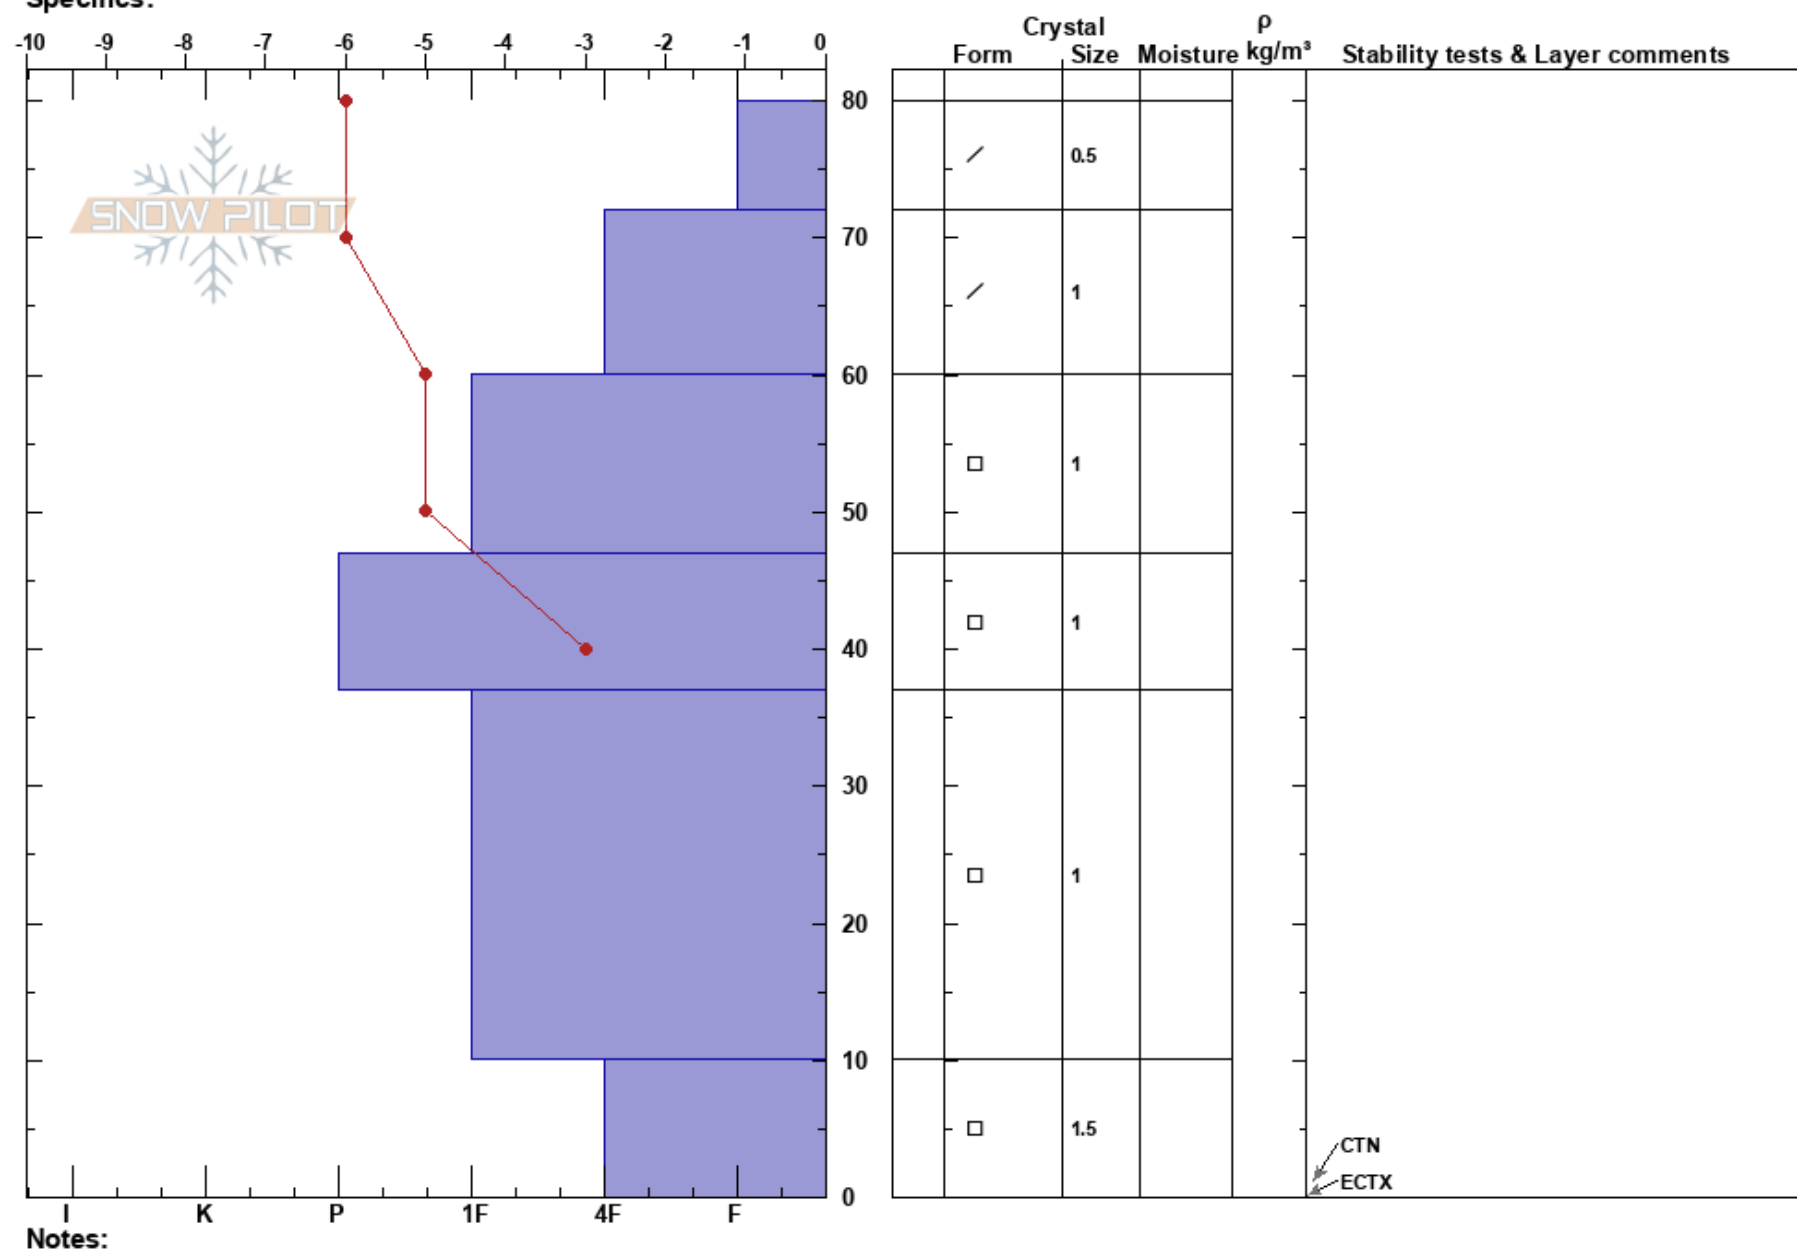

Top of Terrain Park
 RMNP
 CO
 Elevation: 10100 ft
 Aspect: NE
 Specifics:

Wes Calkins
 12/12/2018 - 12:30pm
 Co-ord: 13T 444238W 4462148N
 Slope Angle: 30°
 Wind Loading: yes

Stability: Fair
 Air Temperature: -4°C
 Sky Cover: BKN
 Precipitation: NO
 Wind: W Moderate

HS:80
 Layer Notes:
 47-37cm: Problematic layer

Notes: