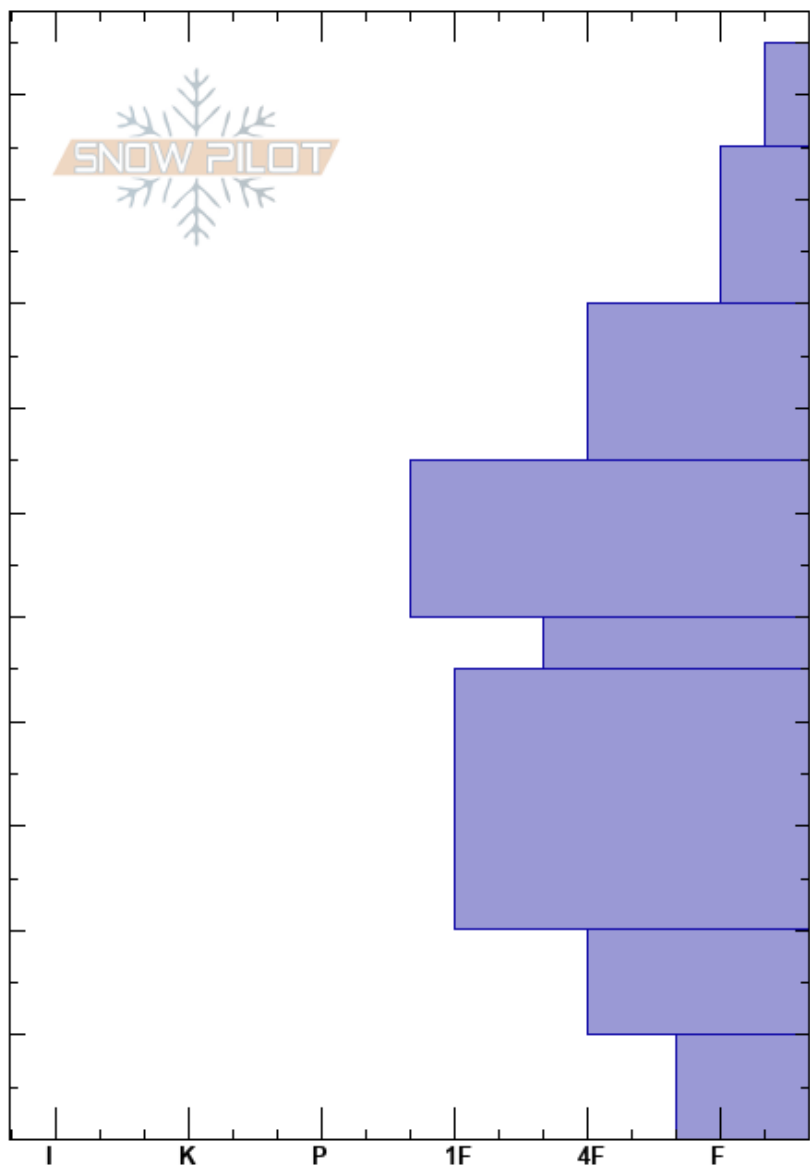

Ski Hill  
 Lionhead Range  
 MT  
 Elevation: 8061 ft  
 Aspect: NE  
 Specifics:

Doug Chabot-Admin  
 01/08/2017 - 11:40am  
 Co-ord: 44.70343N, -111.29715W  
 Slope Angle: 28°  
 Wind Loading: no

Stability: Fair Unstable  
 Air Temperature: -7°C  
 Sky Cover: X  
 Precipitation: NO  
 Wind: Calm

HS:105  
 10-0cm: Problematic layer

Depth (cm)	Crystal		Moisture	$\rho$ kg/m <sup>3</sup>	Stability tests & Layer comments
	Form	Size			
105					
100	+				
95					← CT2, Q2 @95cm
90	⊖				
80					← CT12, Q2 @80cm ← ECTN17 @80cm
70					
60					
50					
40					
30					
20					
10					
0	^	2-3			← PST47/100 (End) @5cm ← ECTP28 @5cm ← CT23, Q2 @5cm

Notes: Surprised the facets at the ground are not bigger.