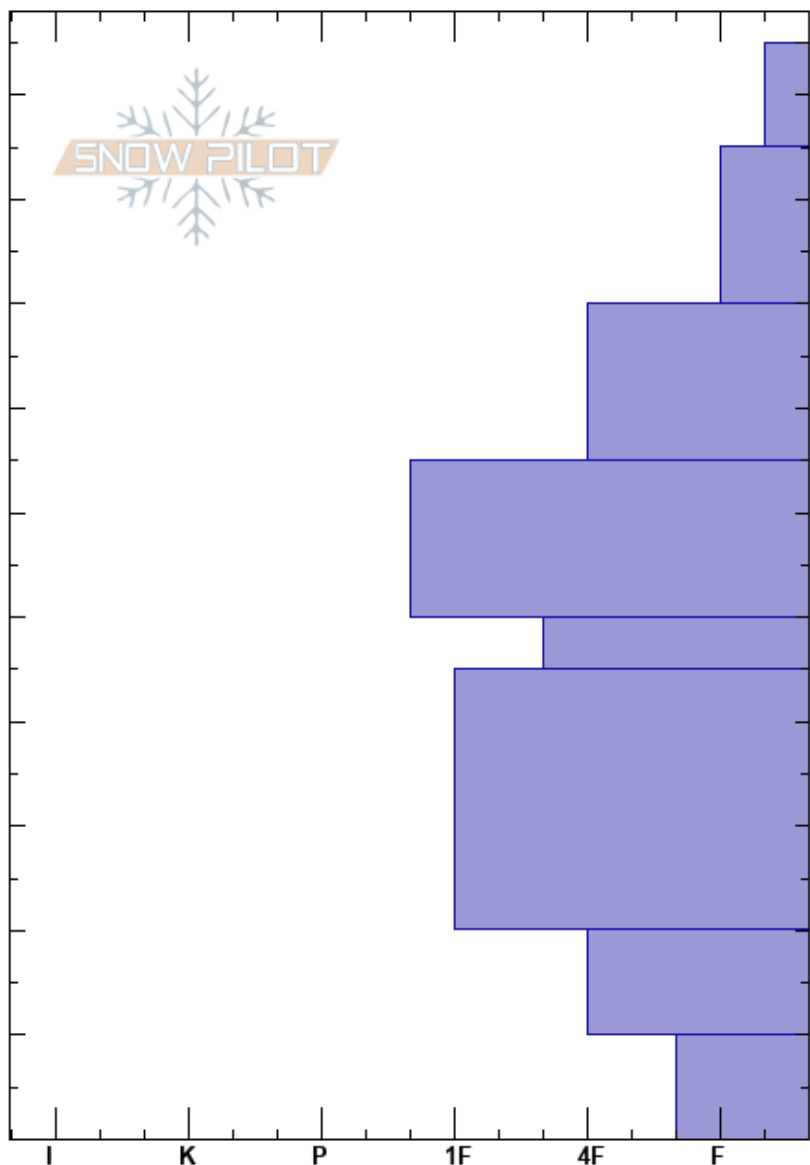

Ski Hill
 Lionhead Range
 MT
 Elevation: 8061 ft
 Aspect: NE
 Specifics:

Doug Chabot-Admin
 01/08/2017 - 11:40am
 Co-ord: 44.70343N, -111.29715W
 Slope Angle: 28°
 Wind Loading: no

Stability: Fair Unstable
 Air Temperature: -7°C
 Sky Cover: X
 Precipitation: NO
 Wind: Calm

HS:105
 10-0cm: Problematic layer

Depth (cm)	Crystal		Moisture	ρ kg/m ³	Stability tests & Layer comments
	Form	Size			
105					
100	+				
95					← CT2, Q2 @95cm
90	⊖				
80					← CT12, Q2 @80cm ← ECTN17 @80cm
70					
60					
50					
40					
30					
20					
10					
0	^	2-3			← PST47/M00 (End) @5cm ← ECTP28 @5cm ← CT23, Q2 @5cm

Notes: Surprised the facets at the ground are not bigger.