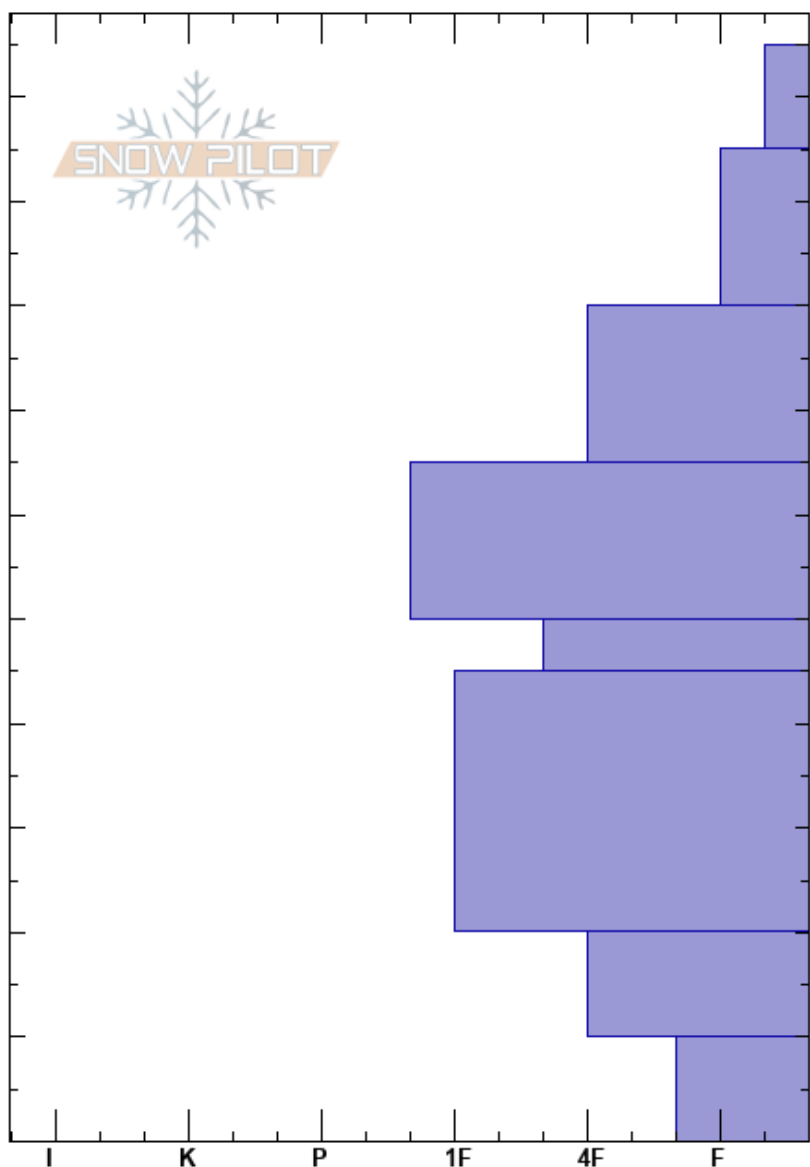

Ski Hill
 Lionhead Range
 MT
 Elevation: 8061 ft
 Aspect: NE
 Specifics:

Doug Chabot-Admin
 01/08/2017 - 11:40am
 Co-ord: 44.70343N, -111.29715W
 Slope Angle: 28°
 Wind Loading: no

Stability: Fair Unstable
 Air Temperature: -7°C
 Sky Cover: X
 Precipitation: NO
 Wind: Calm

HS:105
 10-0cm: Problematic layer

Depth (cm)	Crystal		Moisture	ρ kg/m ³	Stability tests & Layer comments
	Form	Size			
105					
100	+				
95					← CT2, Q2 @95cm
90	⊖				
80					← CT12, Q2 @80cm ← ECTN17 @80cm
70					
60					
50					
40					
30					
20					
10					
0	^	2-3			← PST47/100 (End) @5cm ← ECTP28 @5cm ← CT23, Q2 @5cm

Notes: Surprised the facets at the ground are not bigger.