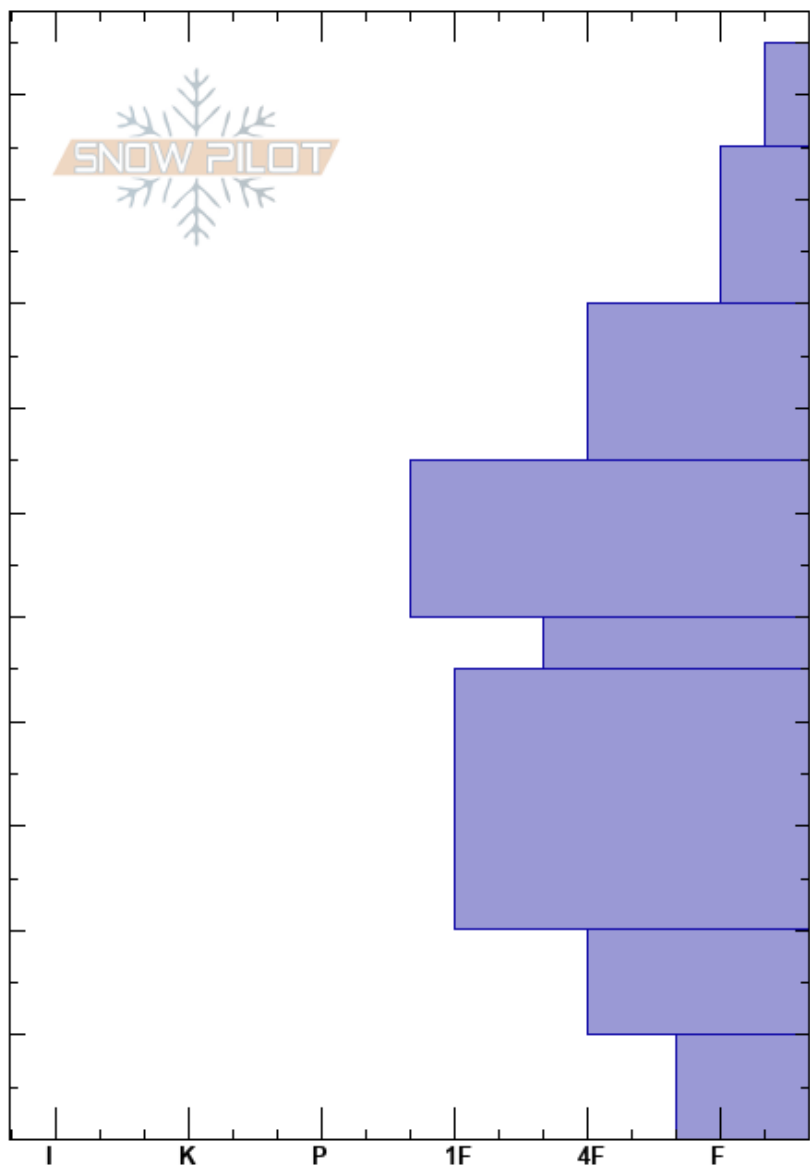

Ski Hill
 Lionhead Range
 MT
 Elevation: 8061 ft
 Aspect: NE
 Specifics:

Doug Chabot-Admin
 01/08/2017 - 11:40am
 Co-ord: 44.70343N, -111.29715W
 Slope Angle: 28°
 Wind Loading: no

Stability: Fair Unstable
 Air Temperature: -7°C
 Sky Cover: X
 Precipitation: NO
 Wind: Calm

HS:105
 10-0cm: Problematic layer

Depth (cm)	Crystal		Moisture	ρ kg/m ³	Stability tests & Layer comments
	Form	Size			
105					
100	+				
95					← CT2, Q2 @95cm
90	⊖				
80					← CT12, Q2 @80cm ← ECTN17 @80cm
70					
60					
50					
40					
30					
20					
10					
0	^	2-3			← PST47/100 (End) @5cm ← ECTP28 @5cm ← CT23, Q2 @5cm

Notes: Surprised the facets at the ground are not bigger.