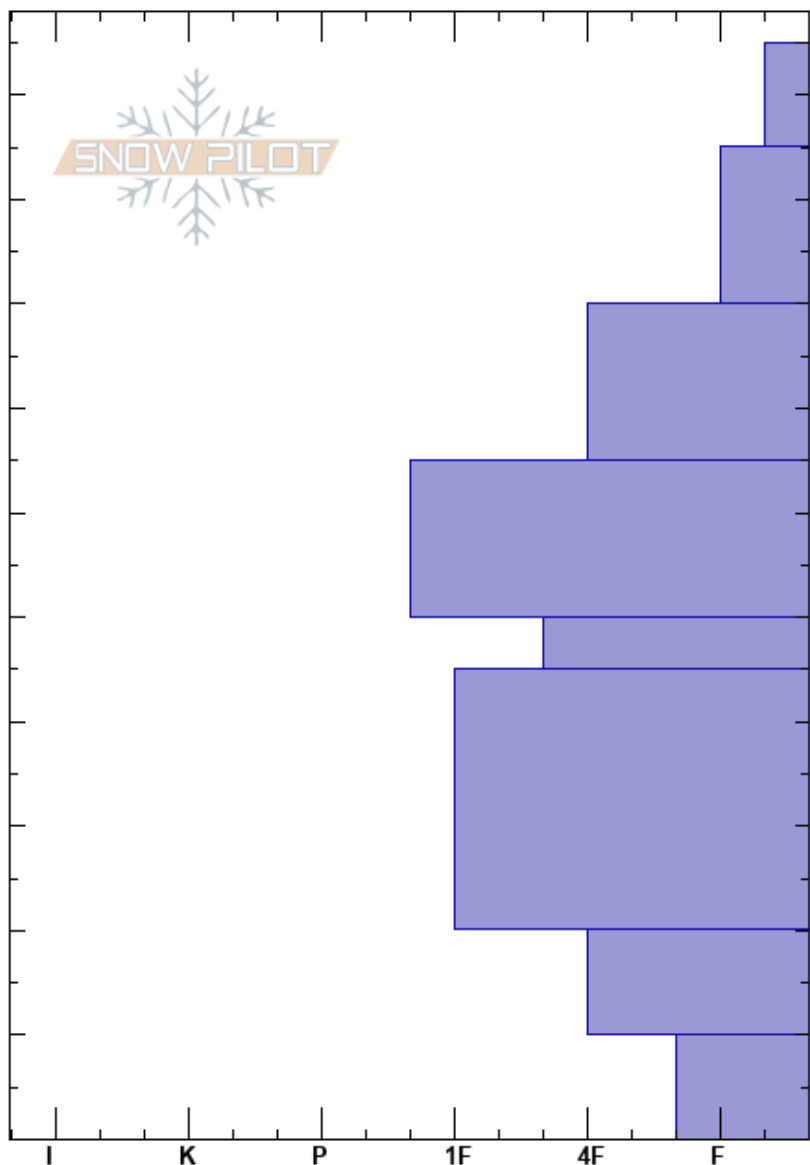

Ski Hill
 Lionhead Range
 MT
 Elevation: 8061 ft
 Aspect: NE
 Specifics:

Doug Chabot-Admin
 01/08/2017 - 11:40am
 Co-ord: 44.70343N, -111.29715W
 Slope Angle: 28°
 Wind Loading: no

Stability: Fair Unstable
 Air Temperature: -7°C
 Sky Cover: X
 Precipitation: NO
 Wind: Calm

HS:105
 10-0cm: Problematic layer

Height (cm)	Crystal		Moisture	ρ kg/m ³	Stability tests & Layer comments
	Form	Size			
105					
100	+				
95					← CT2, Q2 @95cm
90	⊖				
80					← CT12, Q2 @80cm ← ECTN17 @80cm
70					
60					
50					
40					
30					
20					
10					
0	^	2-3			← PST47/100 (End) @5cm ← ECTP28 @5cm ← CT23, Q2 @5cm

Notes: Surprised the facets at the ground are not bigger.