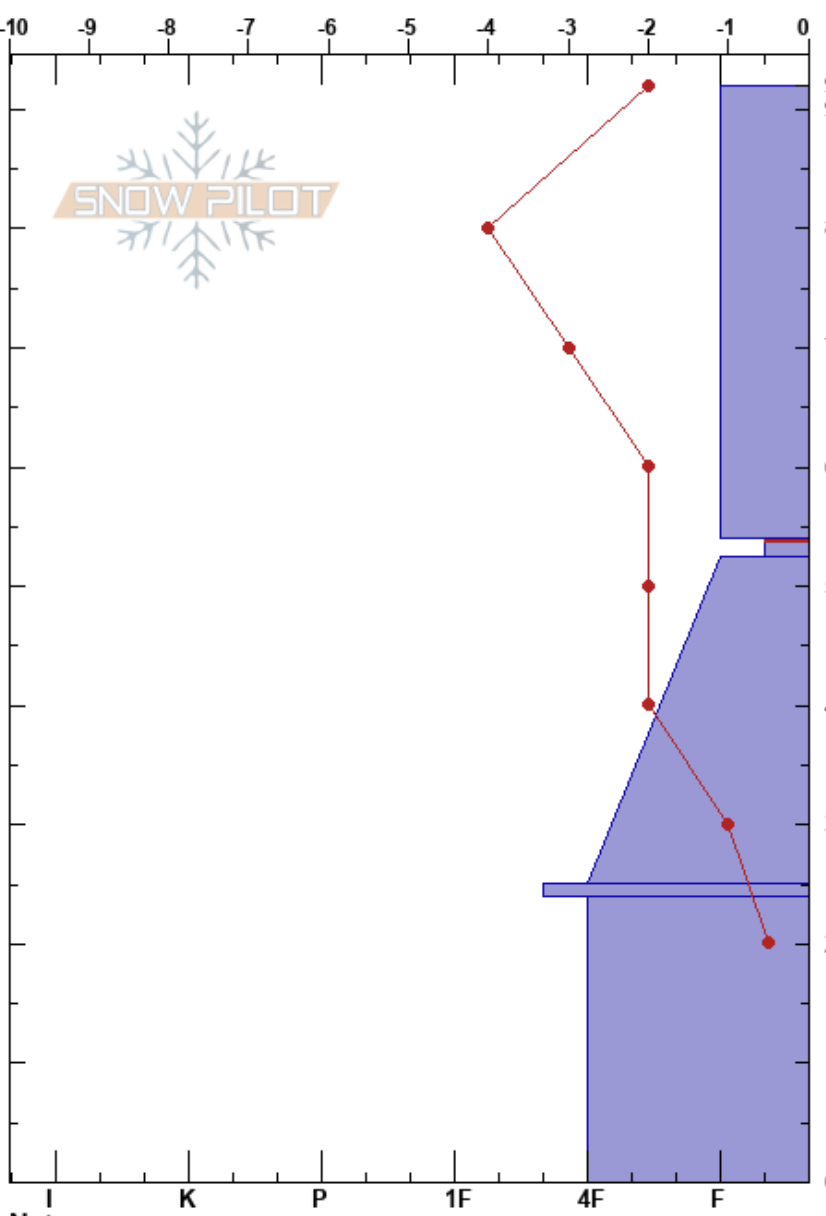

Lolo 12/12/2018  
 Bitterroot  
 MT  
 Elevation: 5800 ft  
 Aspect:

Travis Craft  
 12/12/2018 - 10:00am  
 Co-ord: 46.62877N, -114.58095W  
 Slope Angle:  
 Wind Loading: no

Stability:  
 Air Temperature: -3°C  
 Sky Cover: OVC  
 Precipitation: S2  
 Wind: W Moderate

HS:92  
 Layer Notes:  
 54-52.5cm: Problematic layer

Specifics: Collapsing, localized; Cracking; Recent avalanche activity on different slopes

Form	Crystal		Moisture	$\rho$ kg/m <sup>3</sup>	Stability tests & Layer comments
	Size				
					← ECTN1 @88cm
+					
∇					← PST18/100 (SF) @54cm ← ECTN16 @53cm
⊗					← ECTN24 @25cm
□			D-M		