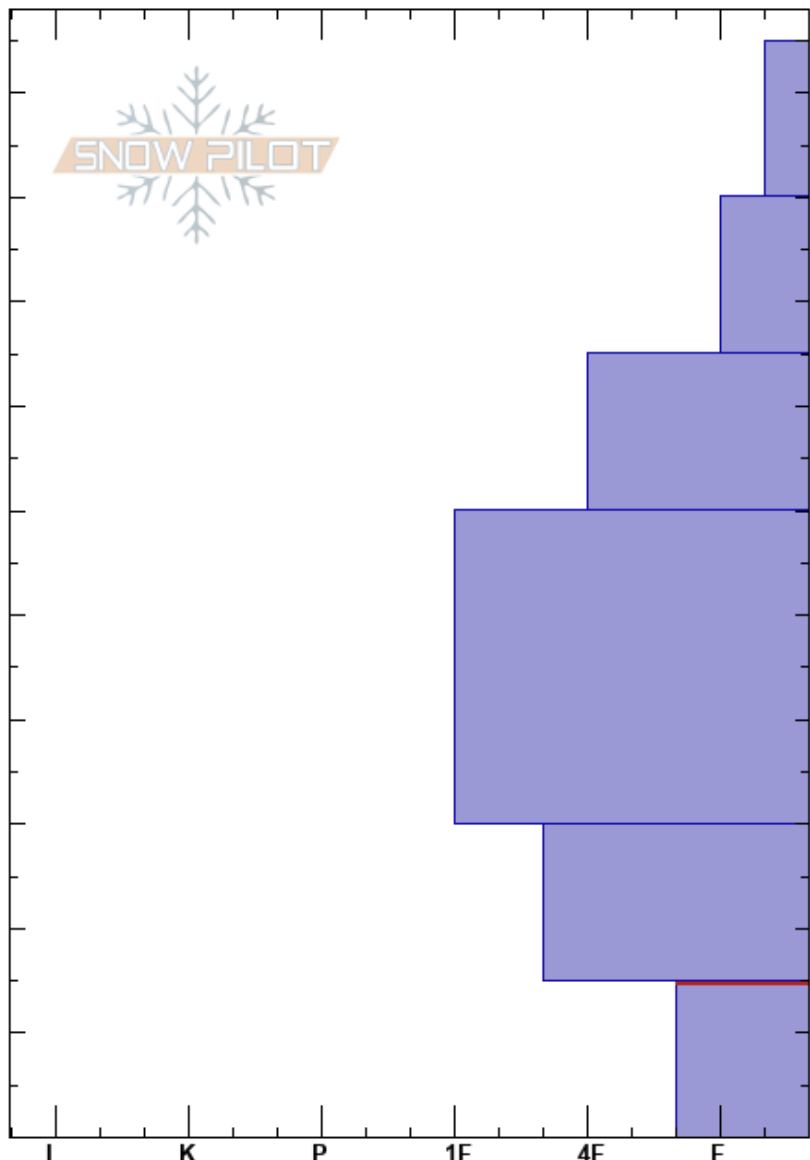

Wx Station  
 Lionhead Range  
 MT  
 Elevation: 8650 ft  
 Aspect: SE  
 Specifics: Snowmobile tracks on slope

Doug Chabot-Admin  
 01/08/2017 - 10:50am  
 Co-ord: 44.71016N, -111.32453W  
 Slope Angle: 15°  
 Wind Loading: no

Stability: Fair Unstable  
 Air Temperature: -7°C  
 Sky Cover: X  
 Precipitation: NO  
 Wind: Calm

HS:105  
 Layer Notes:  
 15-0cm: Problematic layer

Depth (cm)	Crystal		Moisture	$\rho$ kg/m <sup>3</sup>	Stability tests & Layer comments
	Form	Size			
105 - 90	+		D		
90 - 80	/ (Ø)	0.5			← CT3, Q3 @90cm
80 - 70	⊖	0.5			
70 - 60	⊖				
60 - 30	⊖				
30 - 20	□	1-2			← CT16, Q2 @15cm ← PST35/100 (End) @15cm
20 - 0	^	2-3			← ECTX