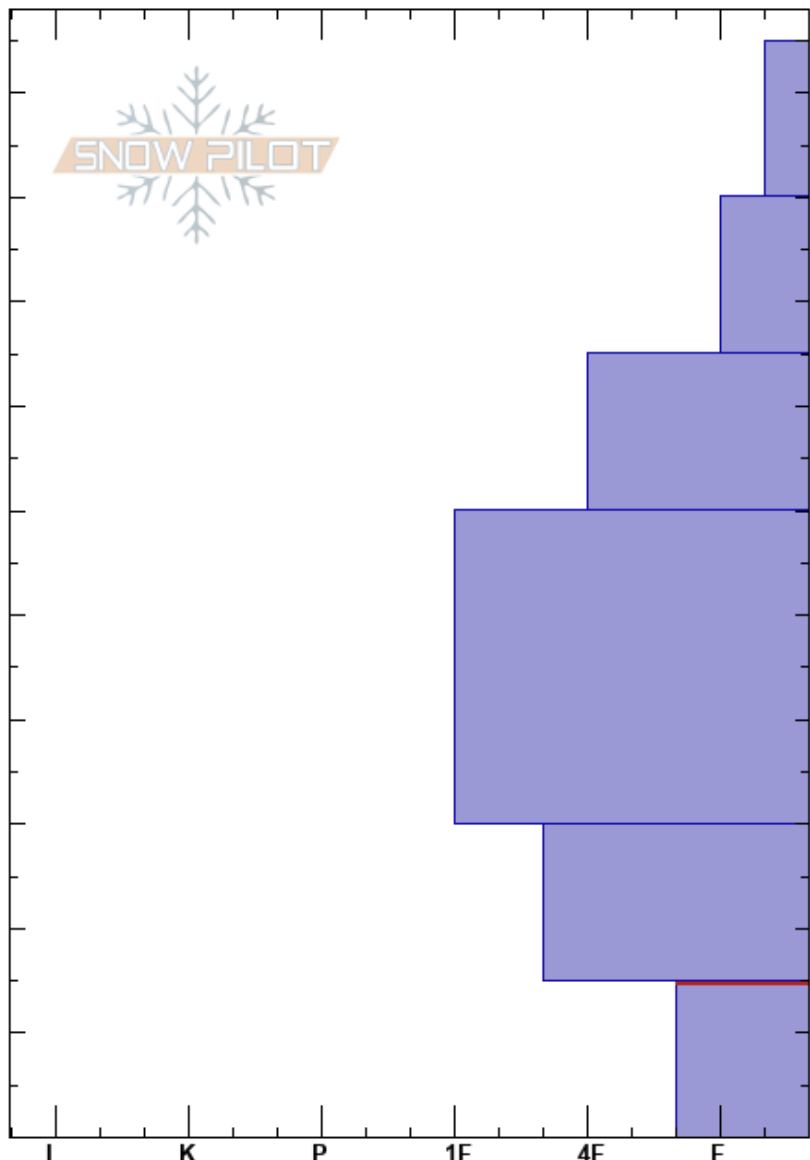

Wx Station  
 Lionhead Range  
 MT  
 Elevation: 8650 ft  
 Aspect: SE  
 Specifics: Snowmobile tracks on slope

Doug Chabot-Admin  
 01/08/2017 - 10:50am  
 Co-ord: 44.71016N, -111.32453W  
 Slope Angle: 15°  
 Wind Loading: no

Stability: Fair Unstable  
 Air Temperature: -7°C  
 Sky Cover: X  
 Precipitation: NO  
 Wind: Calm

HS:105  
 Layer Notes:  
 15-0cm: Problematic layer

Height (cm)	Crystal		Moisture	$\rho$ kg/m <sup>3</sup>	Stability tests & Layer comments
	Form	Size			
105 - 90	+		D		
90 - 80	/ (Ø)	0.5			← CT3, Q3 @90cm
80 - 70	⊖	0.5			
70 - 60	⊖				
60 - 30	⊖				
30 - 20	□	1-2			
20 - 15	^	2-3			← CT16, Q2 @15cm ← PST35/100 (End) @15cm
15 - 0					← ECTX