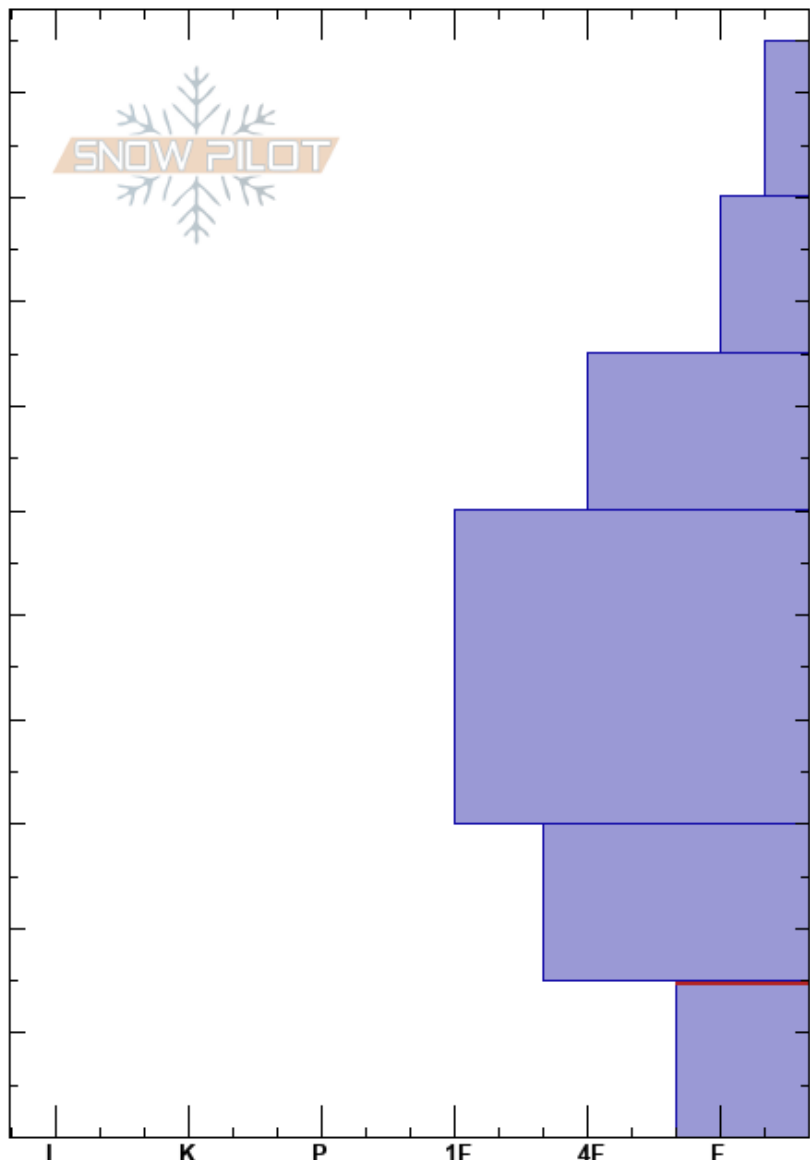

Wx Station
 Lionhead Range
 MT
 Elevation: 8650 ft
 Aspect: SE
 Specifics: Snowmobile tracks on slope

Doug Chabot-Admin
 01/08/2017 - 10:50am
 Co-ord: 44.71016N, -111.32453W
 Slope Angle: 15°
 Wind Loading: no

Stability: Fair Unstable
 Air Temperature: -7°C
 Sky Cover: X
 Precipitation: NO
 Wind: Calm

HS:105
 Layer Notes:
 15-0cm: Problematic layer

Depth (cm)	Crystal		Moisture	ρ kg/m ³	Stability tests & Layer comments
	Form	Size			
105 - 90	+		D		
90 - 80	/ (Ø)	0.5			← CT3, Q3 @90cm
80 - 70	⊖	0.5			
70 - 60	⊖				
60 - 30	⊖				
30 - 20	□	1-2			
20 - 15	^	2-3			← CT16, Q2 @15cm ← PST35/100 (End) @15cm
15 - 0					← ECTX