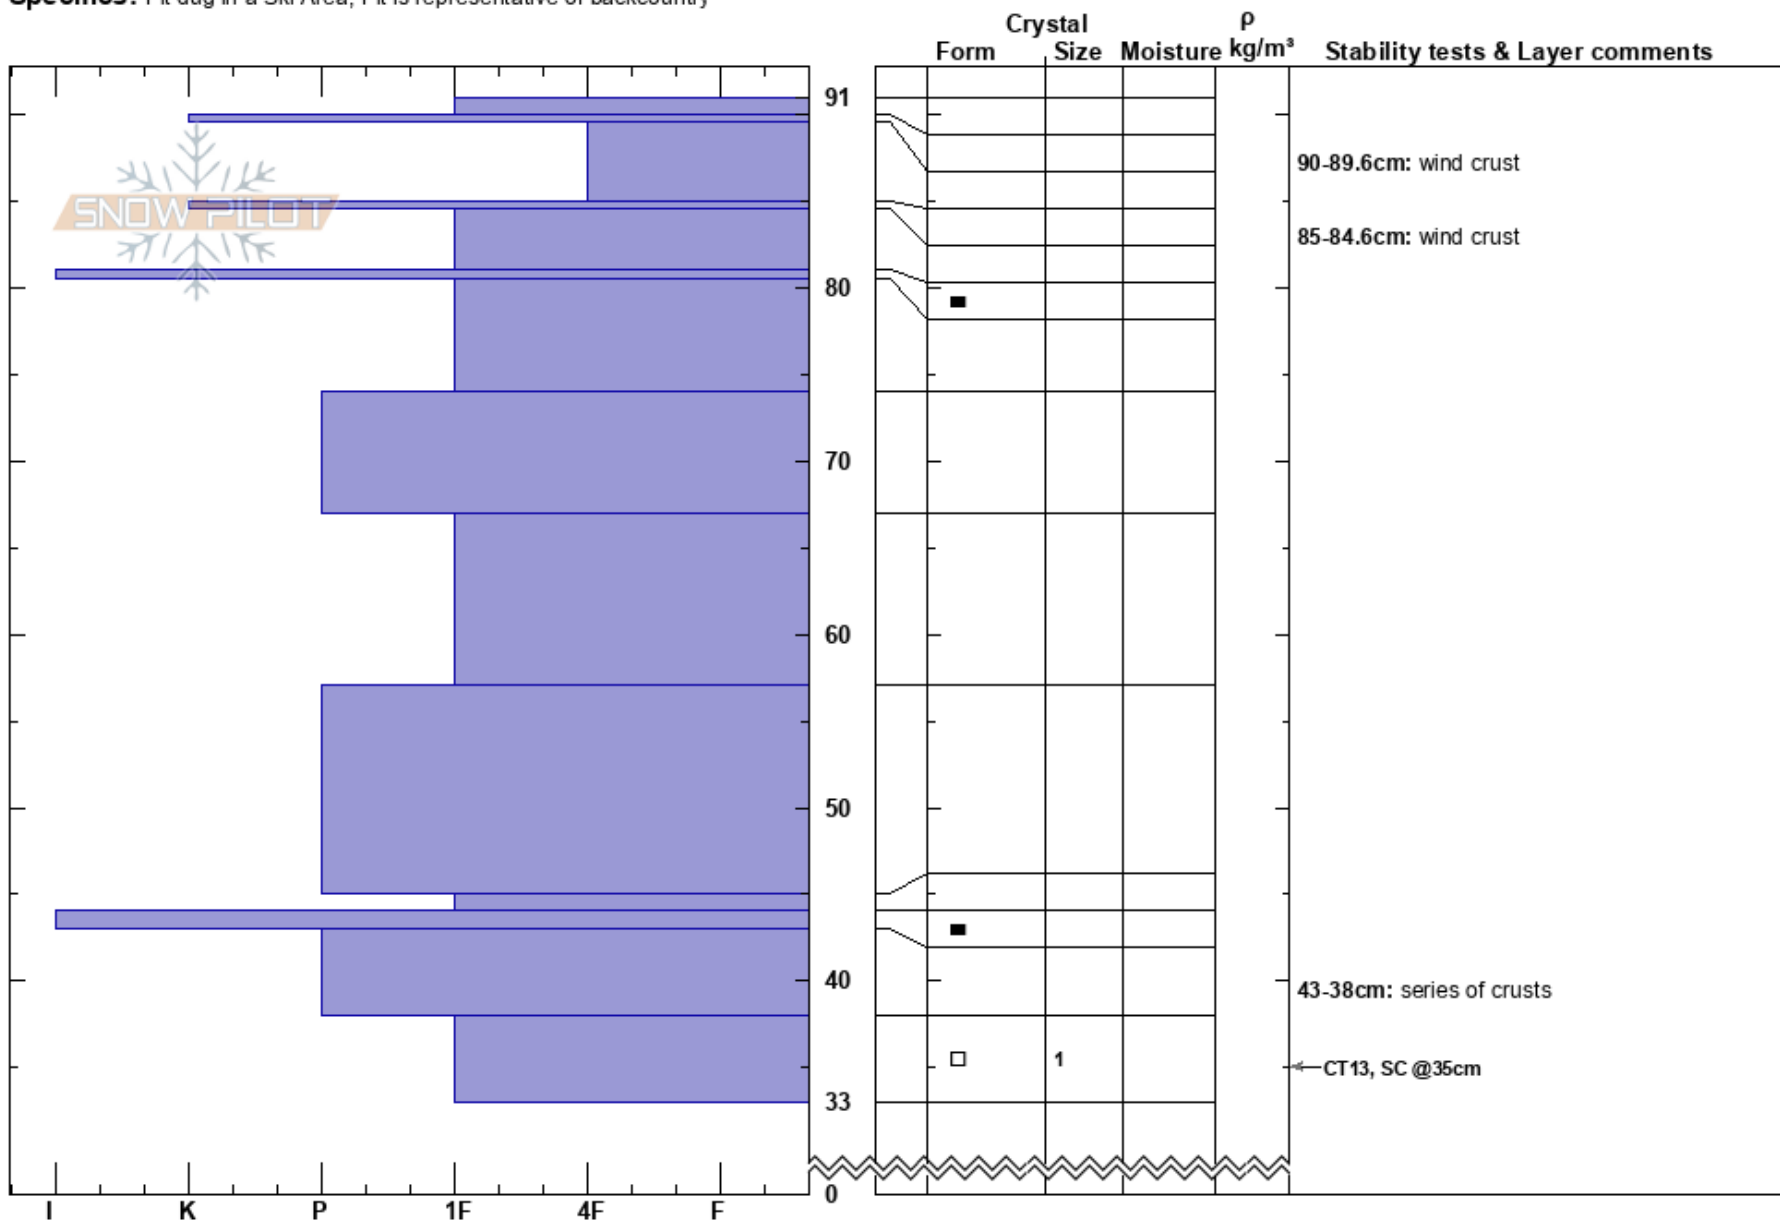

г.Айкуайвенчорр/БВ
 Кировск
 Russia
Elevation: 950 m
Aspect: SE
Specifics: Pit dug in a Ski Area; Pit is representative of backcountry

Sergei Shestikhin
 12/12/2018 - 00:10
Co-ord: 67.60771N, 33.74326E
Slope Angle: 33°
Wind Loading: yes

Stability: HS:91
Air Temperature: -6°C
Sky Cover: FEW
Precipitation: NO
Wind: N Moderate

Layer Notes:
 90-89.6cm: wind crust
 85-84.6cm: wind crust
 43-38cm: series of crusts

Notes: