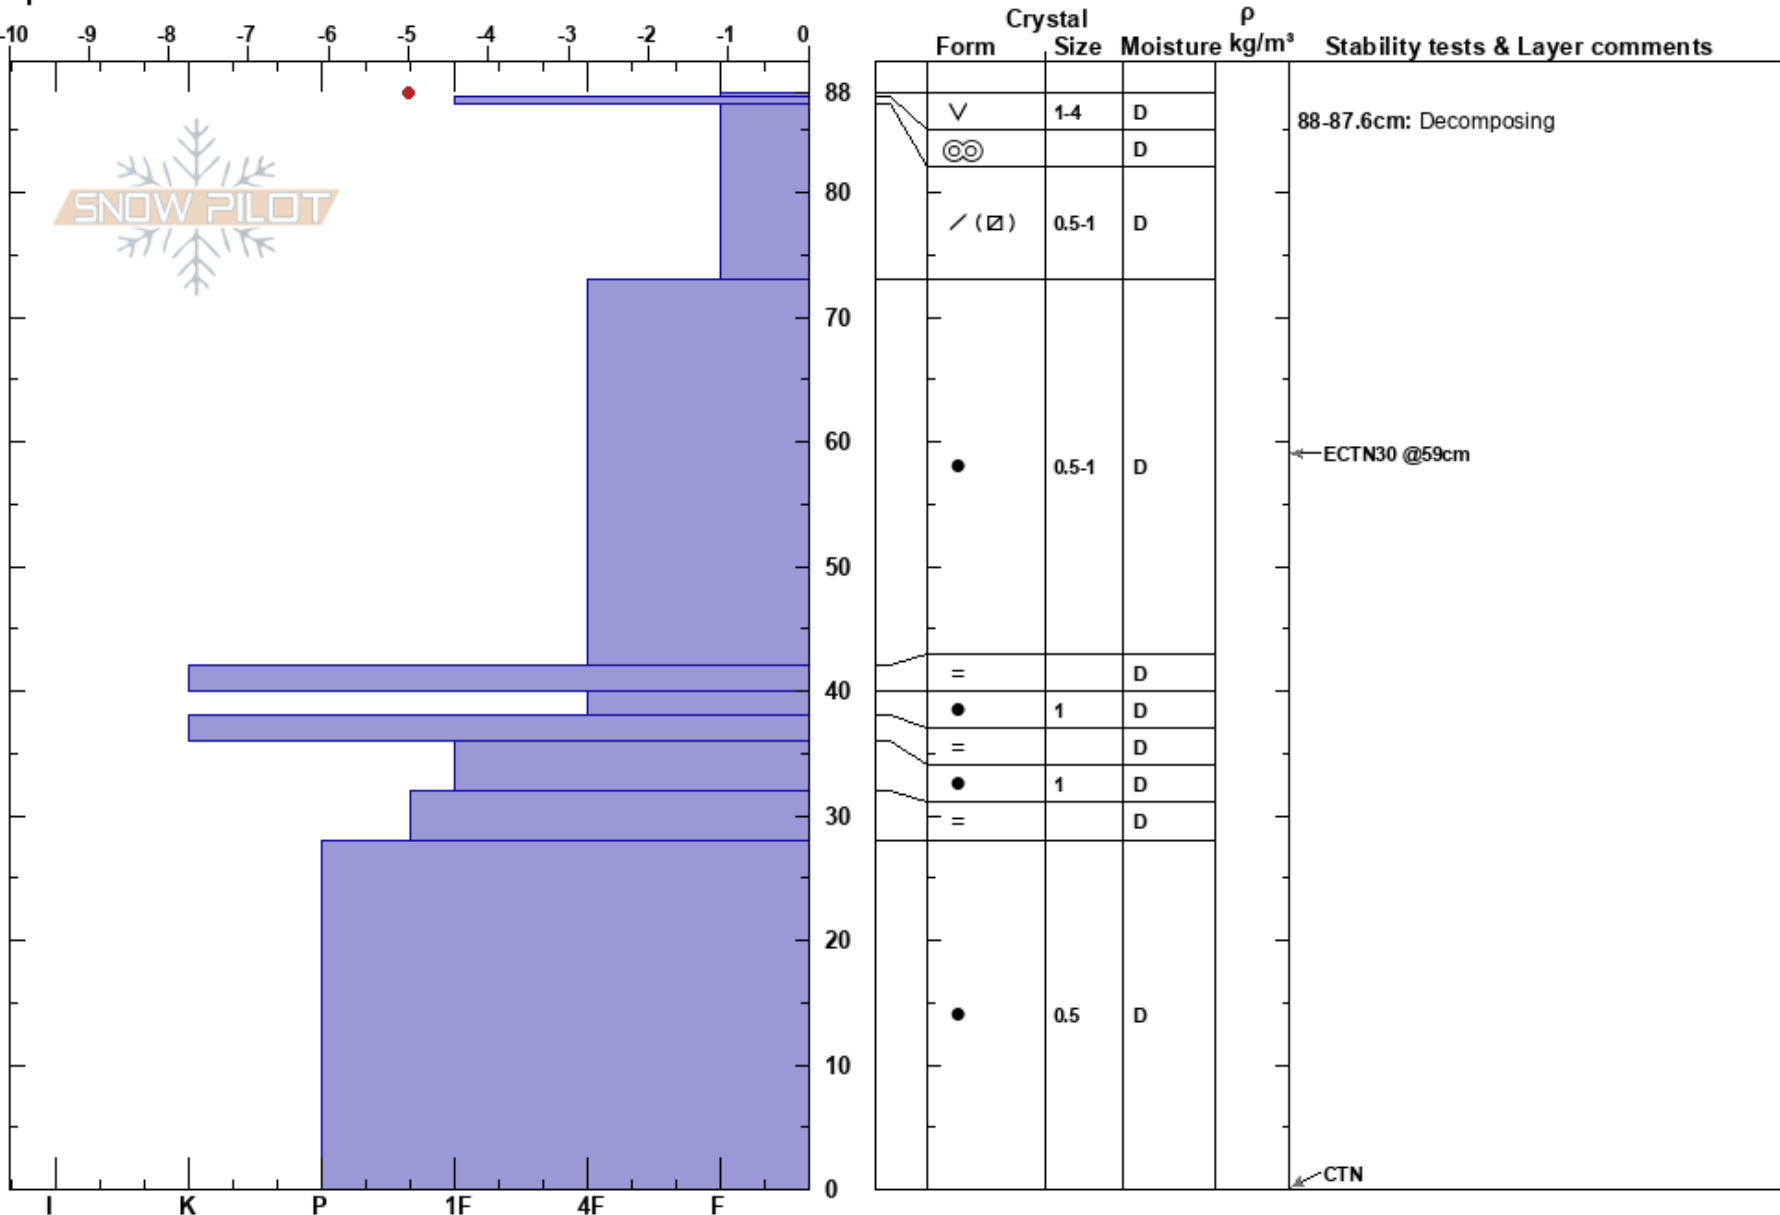

Carpenter Ridge
 Central Sierra
 CA
Elevation: 8520 ft
Aspect: 52°
Specifics:

Steve Reynaud
 12/11/2018 - 11:05am
Co-ord: 39.41518N, -120.31610W
Slope Angle: 26°
Wind Loading: no

Stability: Very Good **HS:**88
Air Temperature: 3°C
Sky Cover: CLR
Precipitation: NO
Wind: Calm

Layer Notes:
 88-87.6cm: Decomposing

Notes: Snowpit in near treeline terrain just off of ridge. No 12/4 surface hoar found at this location.