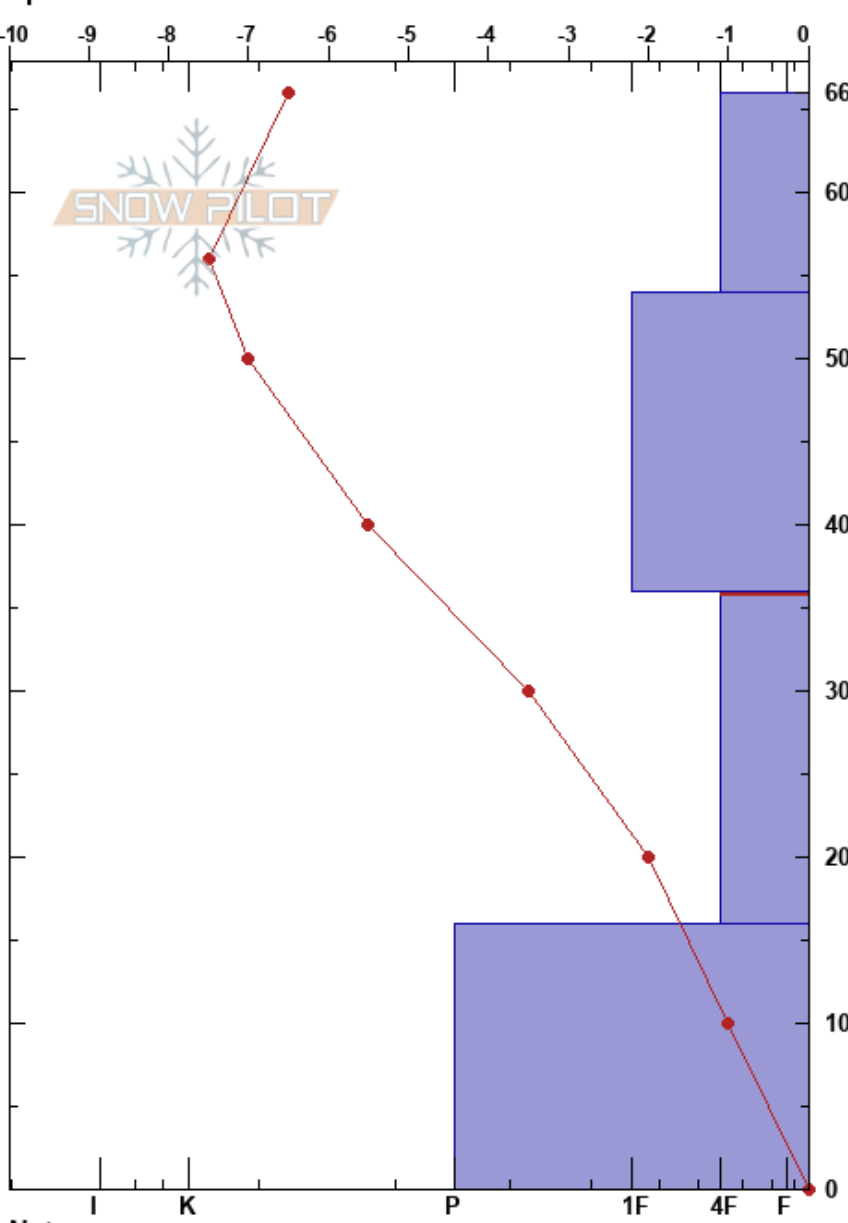

Mega Pit Middle
 Sawatch
 CO
 Elevation: 11280 ft
 Aspect: W
 Specifics:

Graham Kane
 12/11/2018 - 12:43pm
 Co-ord: 13S 395267E 4357692N
 Slope Angle: 20°
 Wind Loading: no

Stability:
 Air Temperature: -3.5°C
 Sky Cover: FEW
 Precipitation: NO
 Wind: W Calm

HS:66
 PF:65
 36-16cm: Problematic layer

Form	Crystal Size	Moisture	ρ kg/m ³	Stability tests & Layer comments
			160	
/	0.5			
			240	
B	0.5			
			200	
□	2			<ul style="list-style-type: none"> CT12, SC @32cm ECTN22 @32cm PST25/100 (Arr) @32cm PST32/100 (SF) @32cm
			280	
^	4			