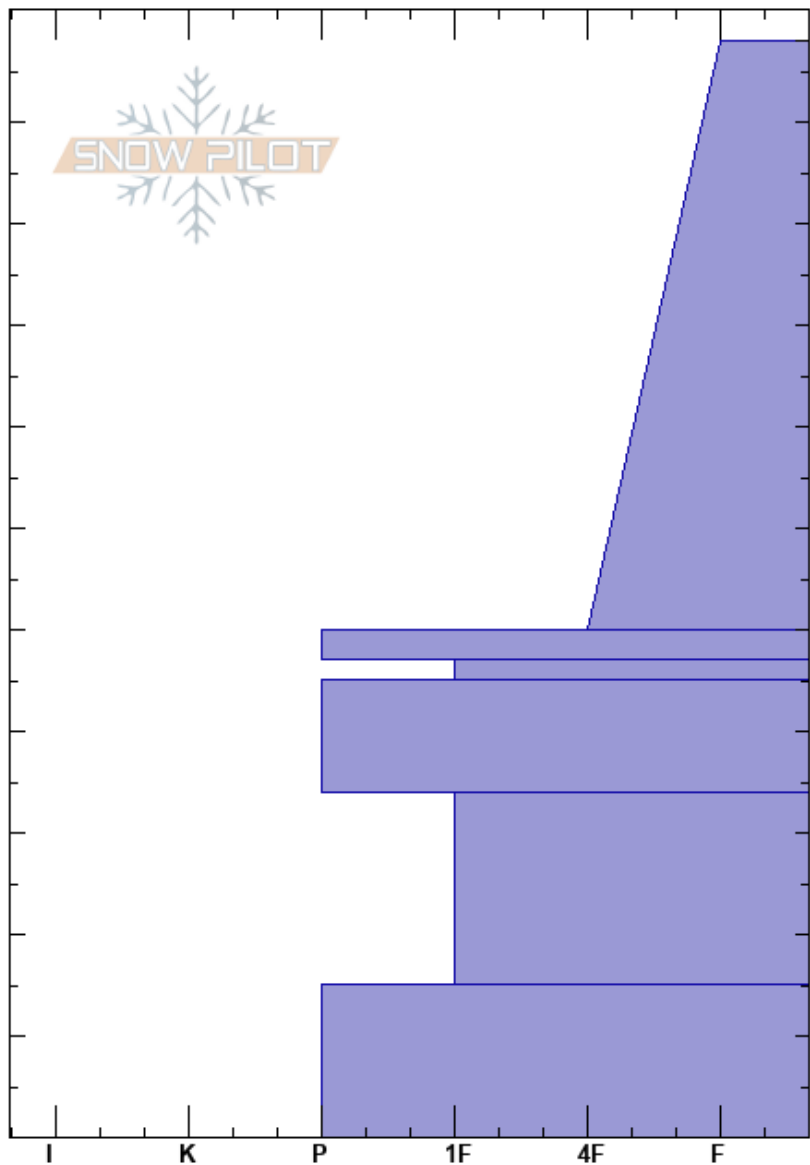

Level 2 Rec - DSAS
 Donner Pass Area
 CA
Elevation: 8100 ft
Aspect: 70°
Specifics: Ski tracks on slope; We skied slope

Brian Gillis
 12/10/2018 - 10:30am
Co-ord: 39.34986N, -120.36573W
Slope Angle:
Wind Loading: no

Stability: Very Good **HS:**108 **Layer Notes:**
Air Temperature: 2.5°C **PS:** 10
Sky Cover: OVC
Precipitation: RS
Wind: SW Calm

Crystal Form	Crystal Size	Moisture	ρ kg/m ³	Stability tests & Layer comments
•	0.5-1	M		← ECTN27 @83cm
=	1.5			
•	0.5			
=	1			
•	2			
•	3			