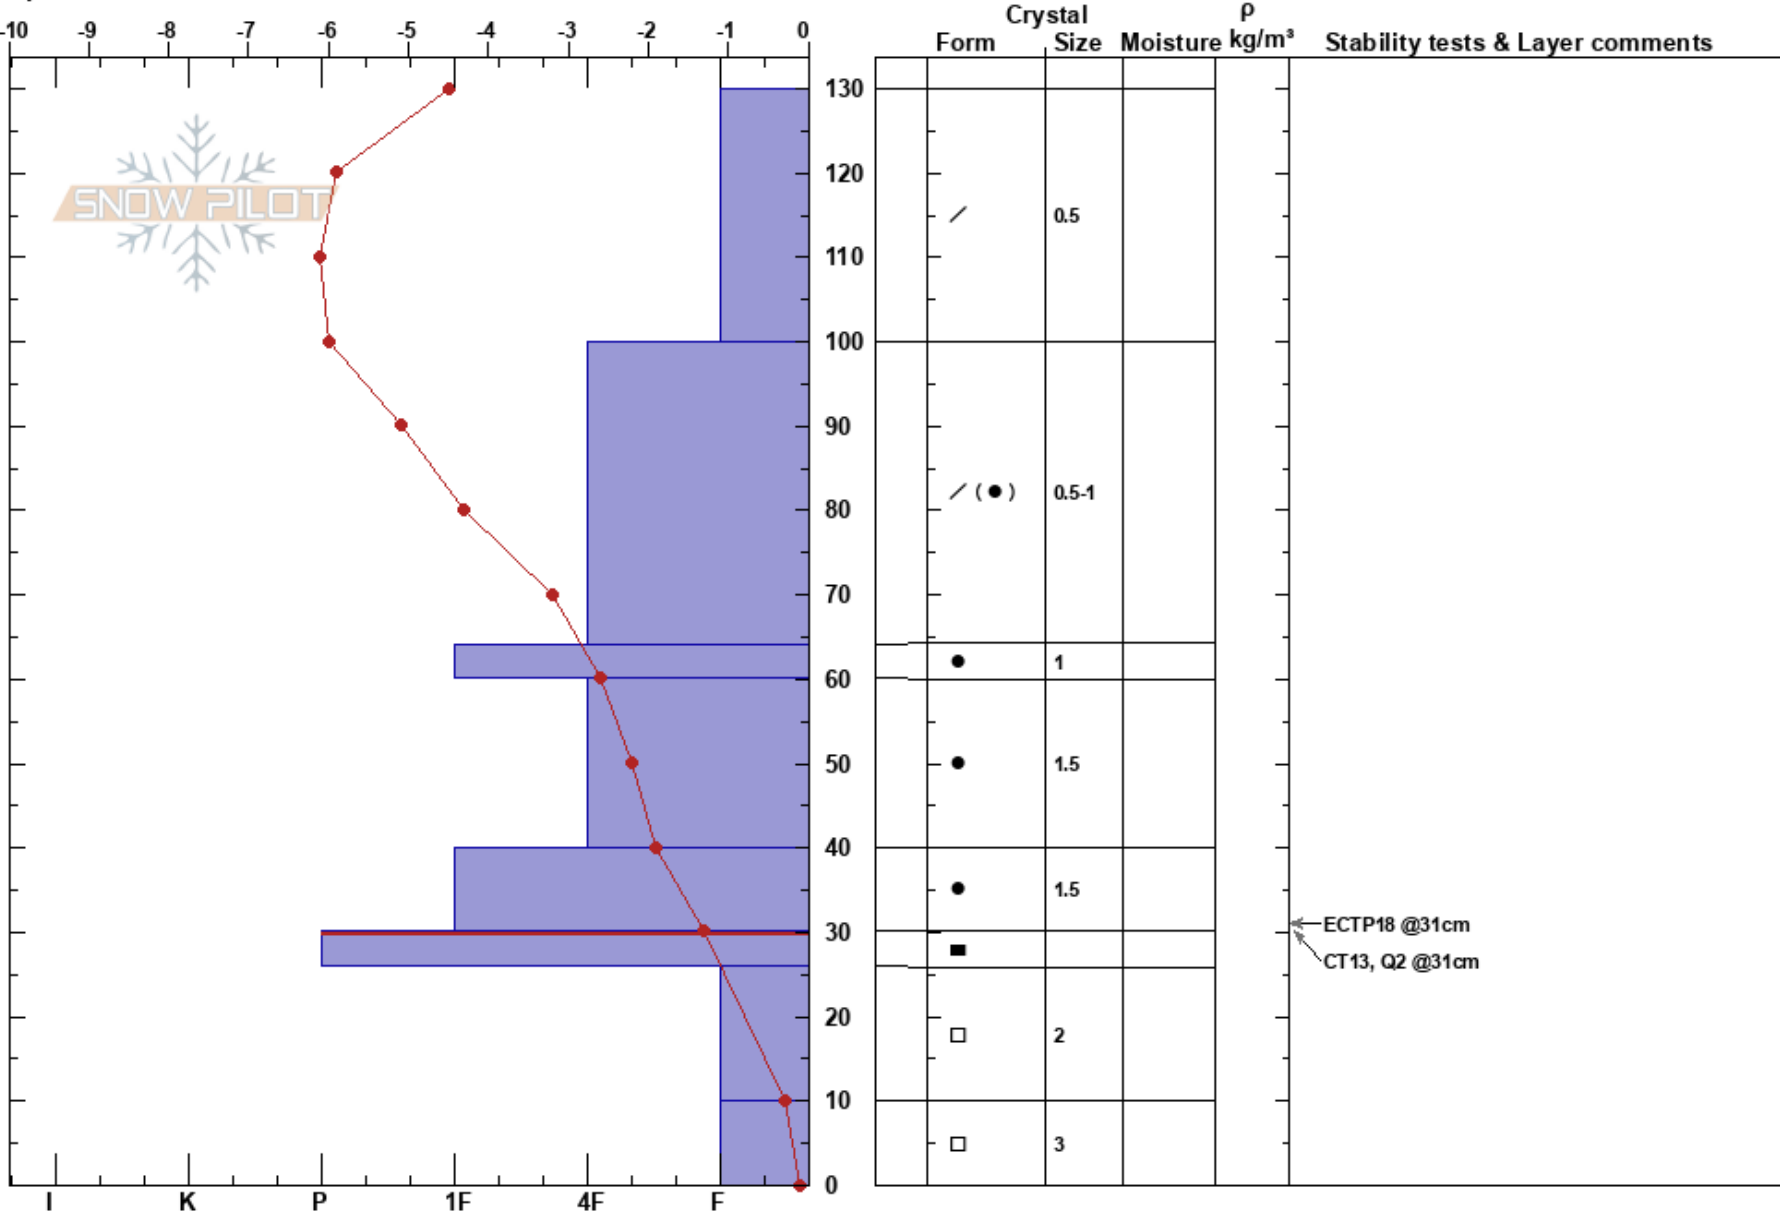

Marry Lake
Wasatch Range
UT
Elevation: 9700 ft
Aspect: 315°

Crest Simeon
12/06/2018 - 12:00pm
Co-ord: 12T 449055W 4493501N
Slope Angle: 35°
Wind Loading:

Stability: Fair
Air Temperature: -3.4°C
Sky Cover: OVC
Precipitation: NO
Wind: SW Light Breeze

HS:130
PS: 20 30-26cm:Problematic layer

Layer Notes:

Specifics: Recent avalanche activity on similar slopes

Notes: