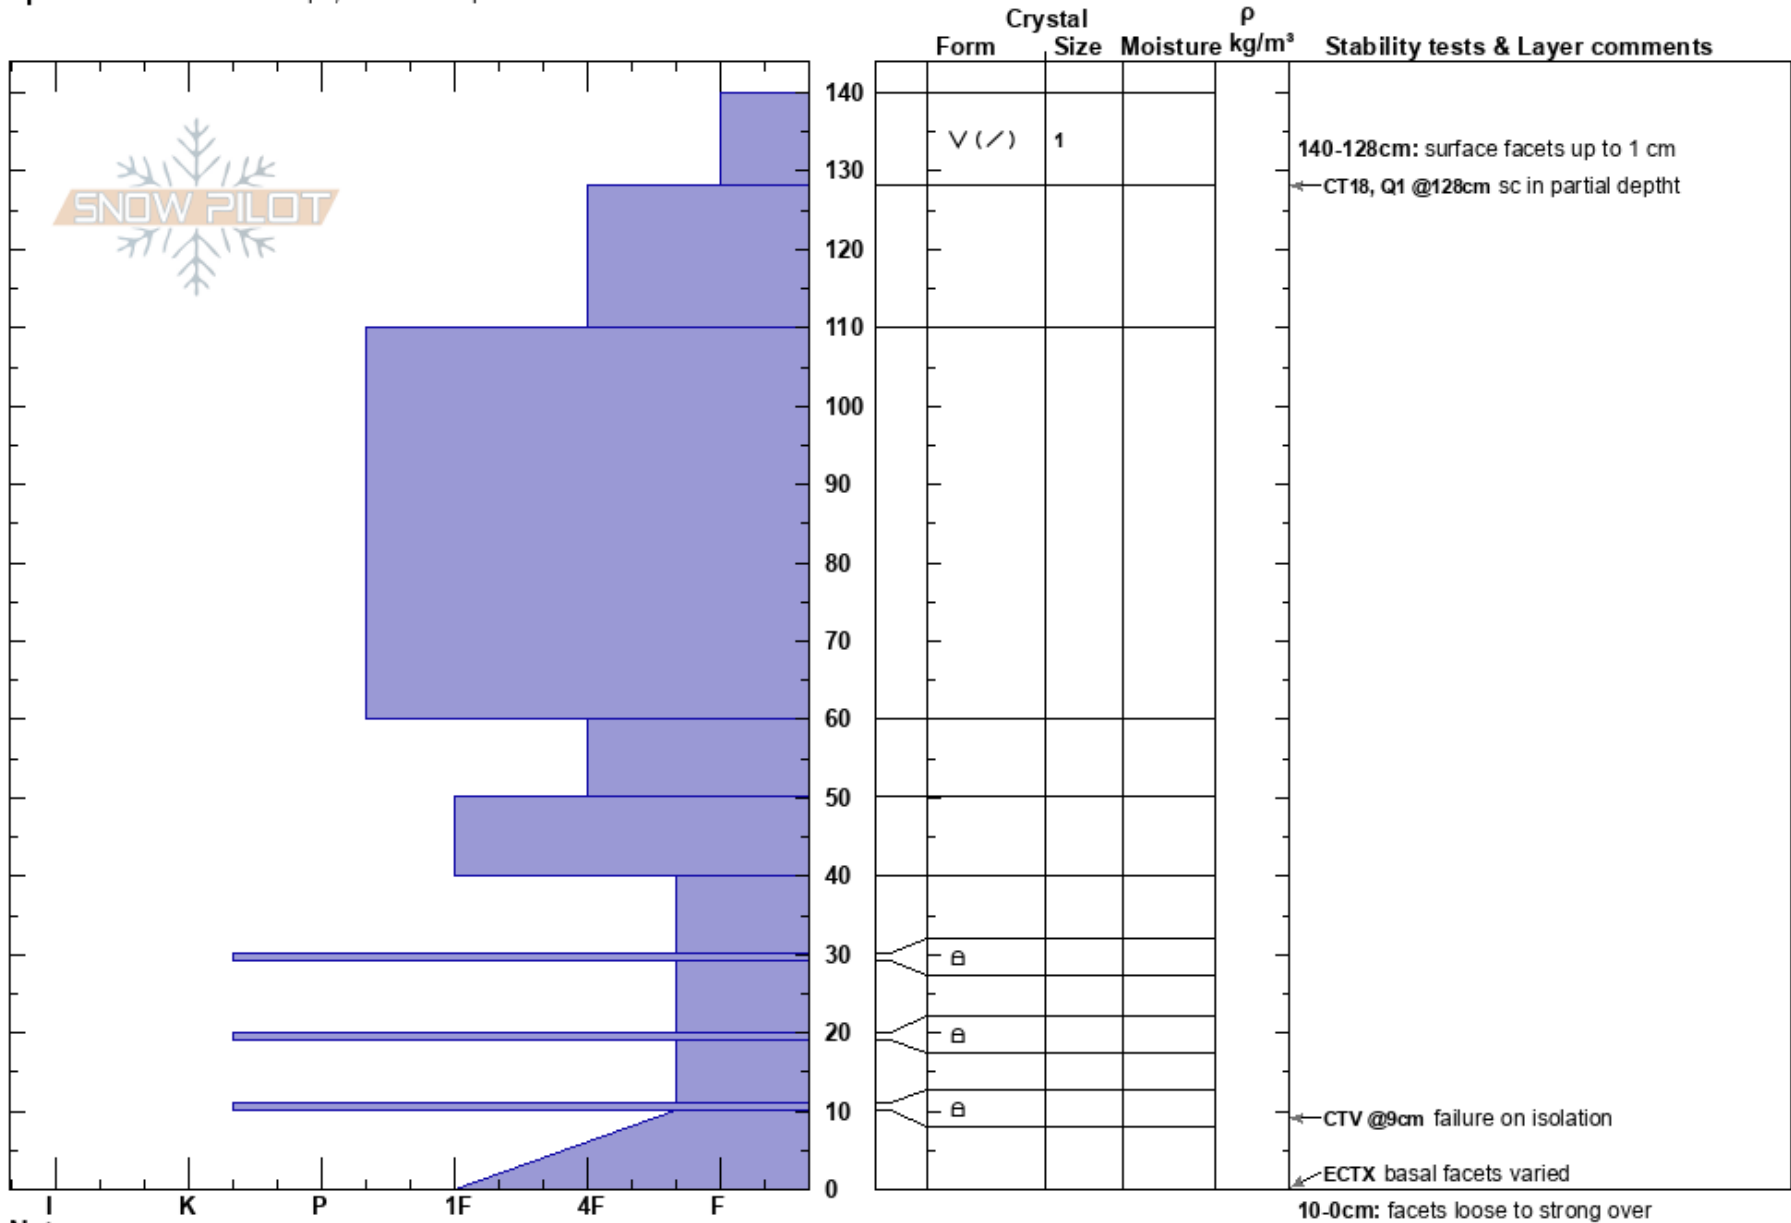

justice N shoulder  
 Marble  
 CO  
**Elevation:** 10825 ft  
**Aspect:** N  
**Specifics:** Ski tracks on slope; We skied slope

john morrone  
 12/10/2018 - 12:10am  
**Co-ord:** 39.02120N, -107.17225W  
**Slope Angle:** 30°  
**Wind Loading:**

**Stability:**  
**Air Temperature:** 20°C  
**Sky Cover:** CLR  
**Precipitation:** NO  
**Wind:** W Calm

**HS:** 140  
**PF:** 40  
**Layer Notes:**  
 140-128cm: surface facets up to 1 cm  
 10-0cm: facets loose to strong over  
 10-0cm: Problematic layer

**Notes:** pit showed basal facets varied from loose grains to stiff finger pen over 1 m width