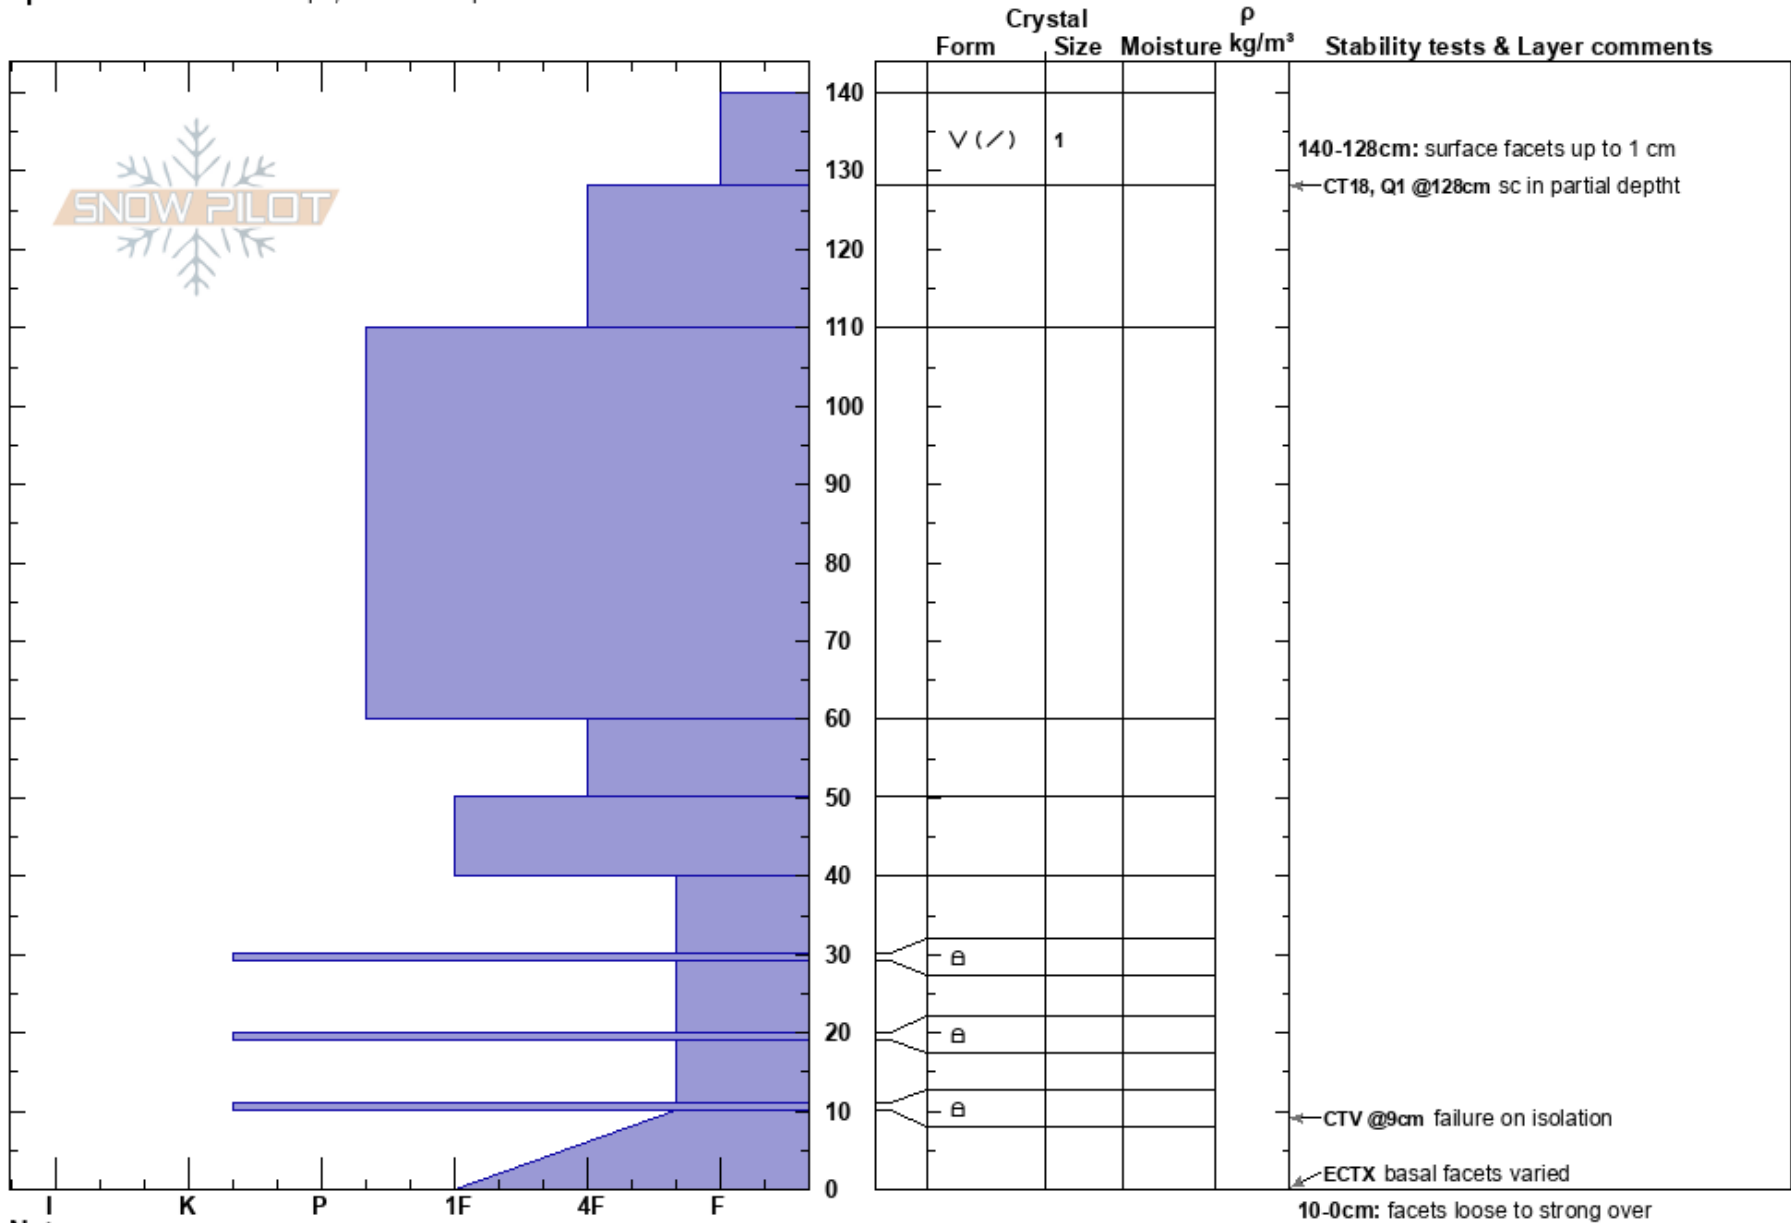

justice N shoulder
 Marble
 CO
Elevation: 10825 ft
Aspect: N
Specifics: Ski tracks on slope; We skied slope

john morrone
 12/10/2018 - 12:10am
Co-ord: 39.02120N, -107.17225W
Slope Angle: 30°
Wind Loading:

Stability:
Air Temperature: 20°C
Sky Cover: CLR
Precipitation: NO
Wind: W Calm

HS: 140
PF: 40
Layer Notes:
 140-128cm: surface facets up to 1 cm
 10-0cm: facets loose to strong over
 10-0cm: Problematic layer

Notes: pit showed basal facets varied from loose grains to stiff finger pen over 1 m width