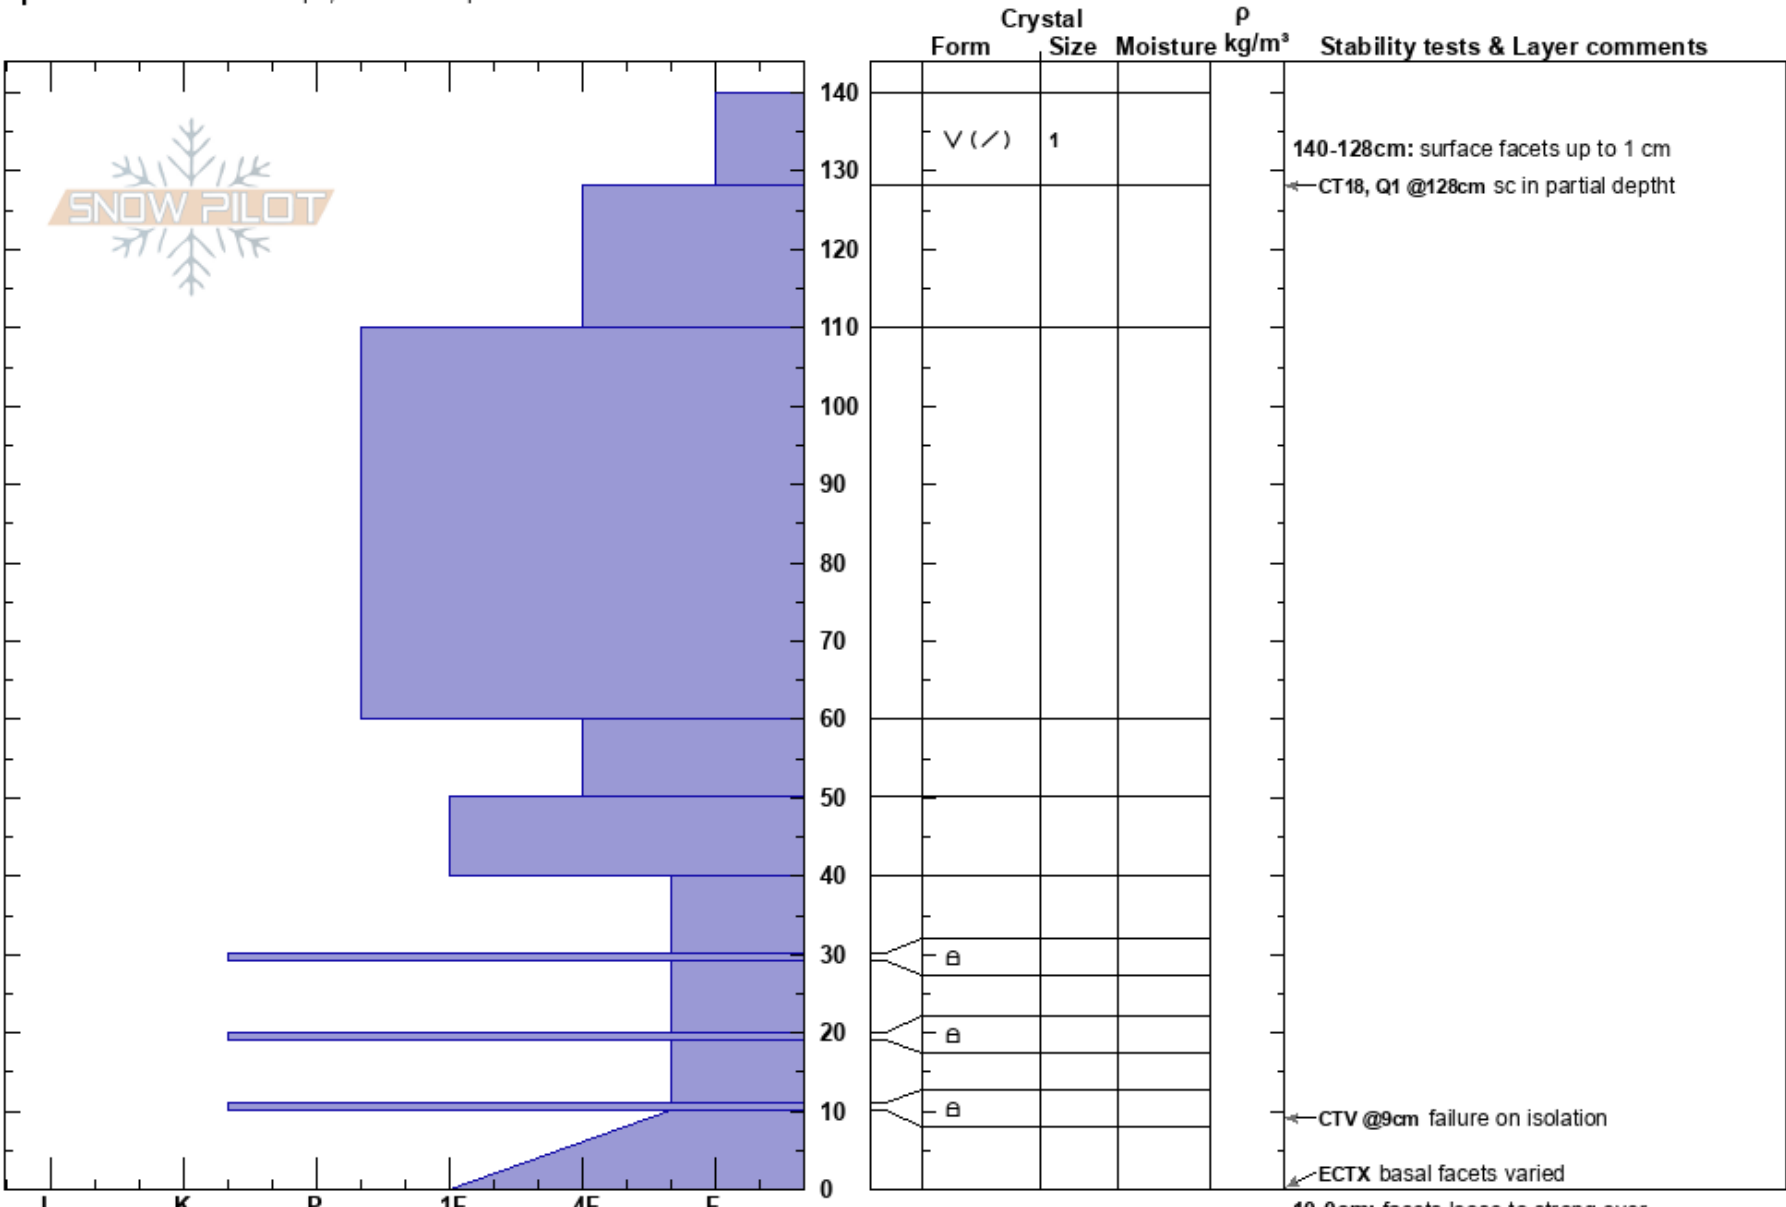

justice N shoulder  
 Marble  
 CO  
**Elevation:** 10825 ft  
**Aspect:** N  
**Specifics:** Ski tracks on slope; We skied slope

john morrone  
 12/10/2018 - 12:10am  
**Co-ord:** 39.02120N, -107.17225W  
**Slope Angle:** 30°  
**Wind Loading:**

**Stability:**  
**Air Temperature:** 20°C  
**Sky Cover:** CLR  
**Precipitation:** NO  
**Wind:** W Calm

**HS:** 140  
**PF:** 40  
**Layer Notes:**  
 140-128cm: surface facets up to 1 cm  
 10-0cm: facets loose to strong over  
 10-0cm: Problematic layer

**Notes:** pit showed basal facets varied from loose grains to stiff finger pen over 1 m width