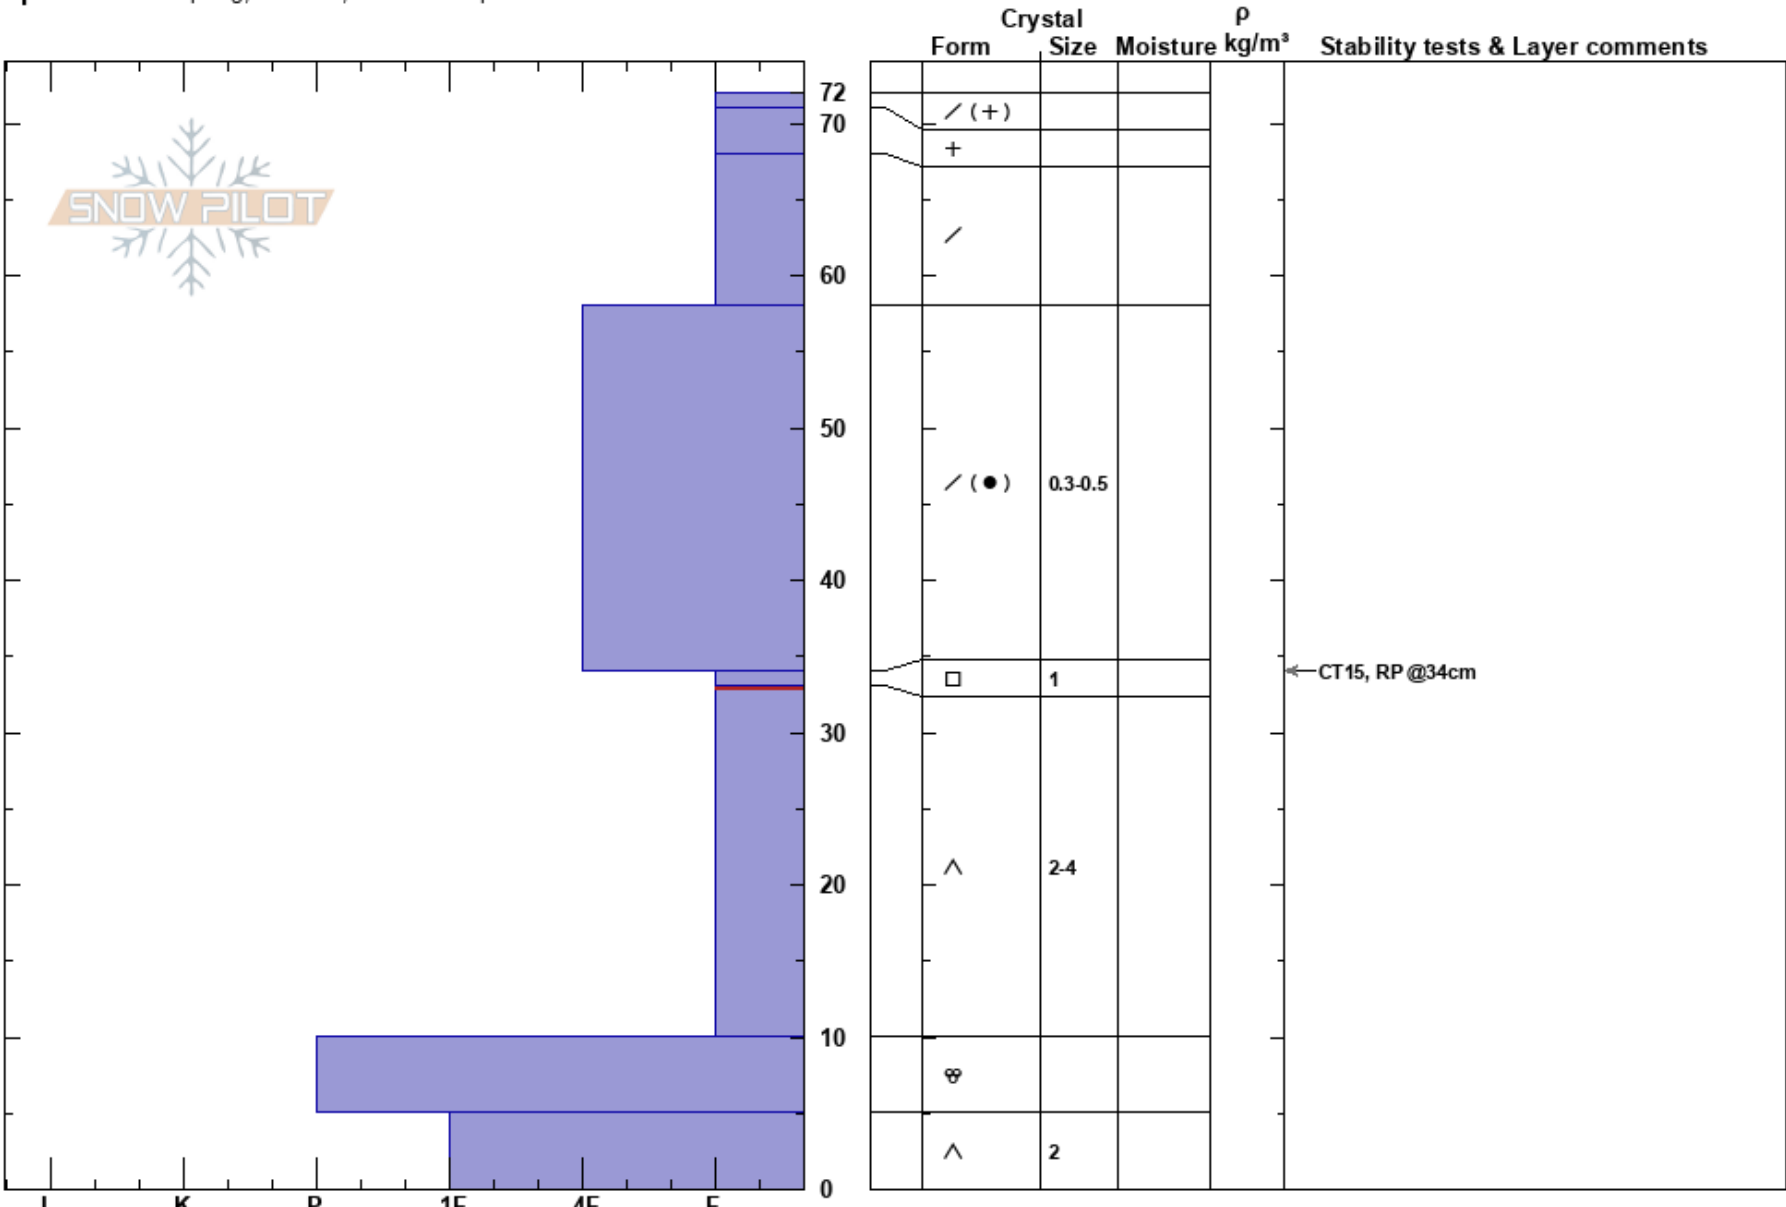

Cardiac South  
 Richmond Ridge  
 CO  
 Elevation: 3480 m  
 Aspect: E  
 Specifics: Collapsing, localized; We skied slope

Steve Schreiber  
 12/11/2018 - 11:00am  
 Co-ord:  
 Slope Angle: 24°  
 Wind Loading:

Stability: Fair  
 Air Temperature: 0°C  
 Sky Cover: FEW  
 Precipitation: NO  
 Wind: Calm

HS:72  
 PS: 15 33-10cm:Problematic layer

Notes: Field obs (HS 83cms; HST 20cms since 20181203). Surface hoar melting. DK, SS observers.