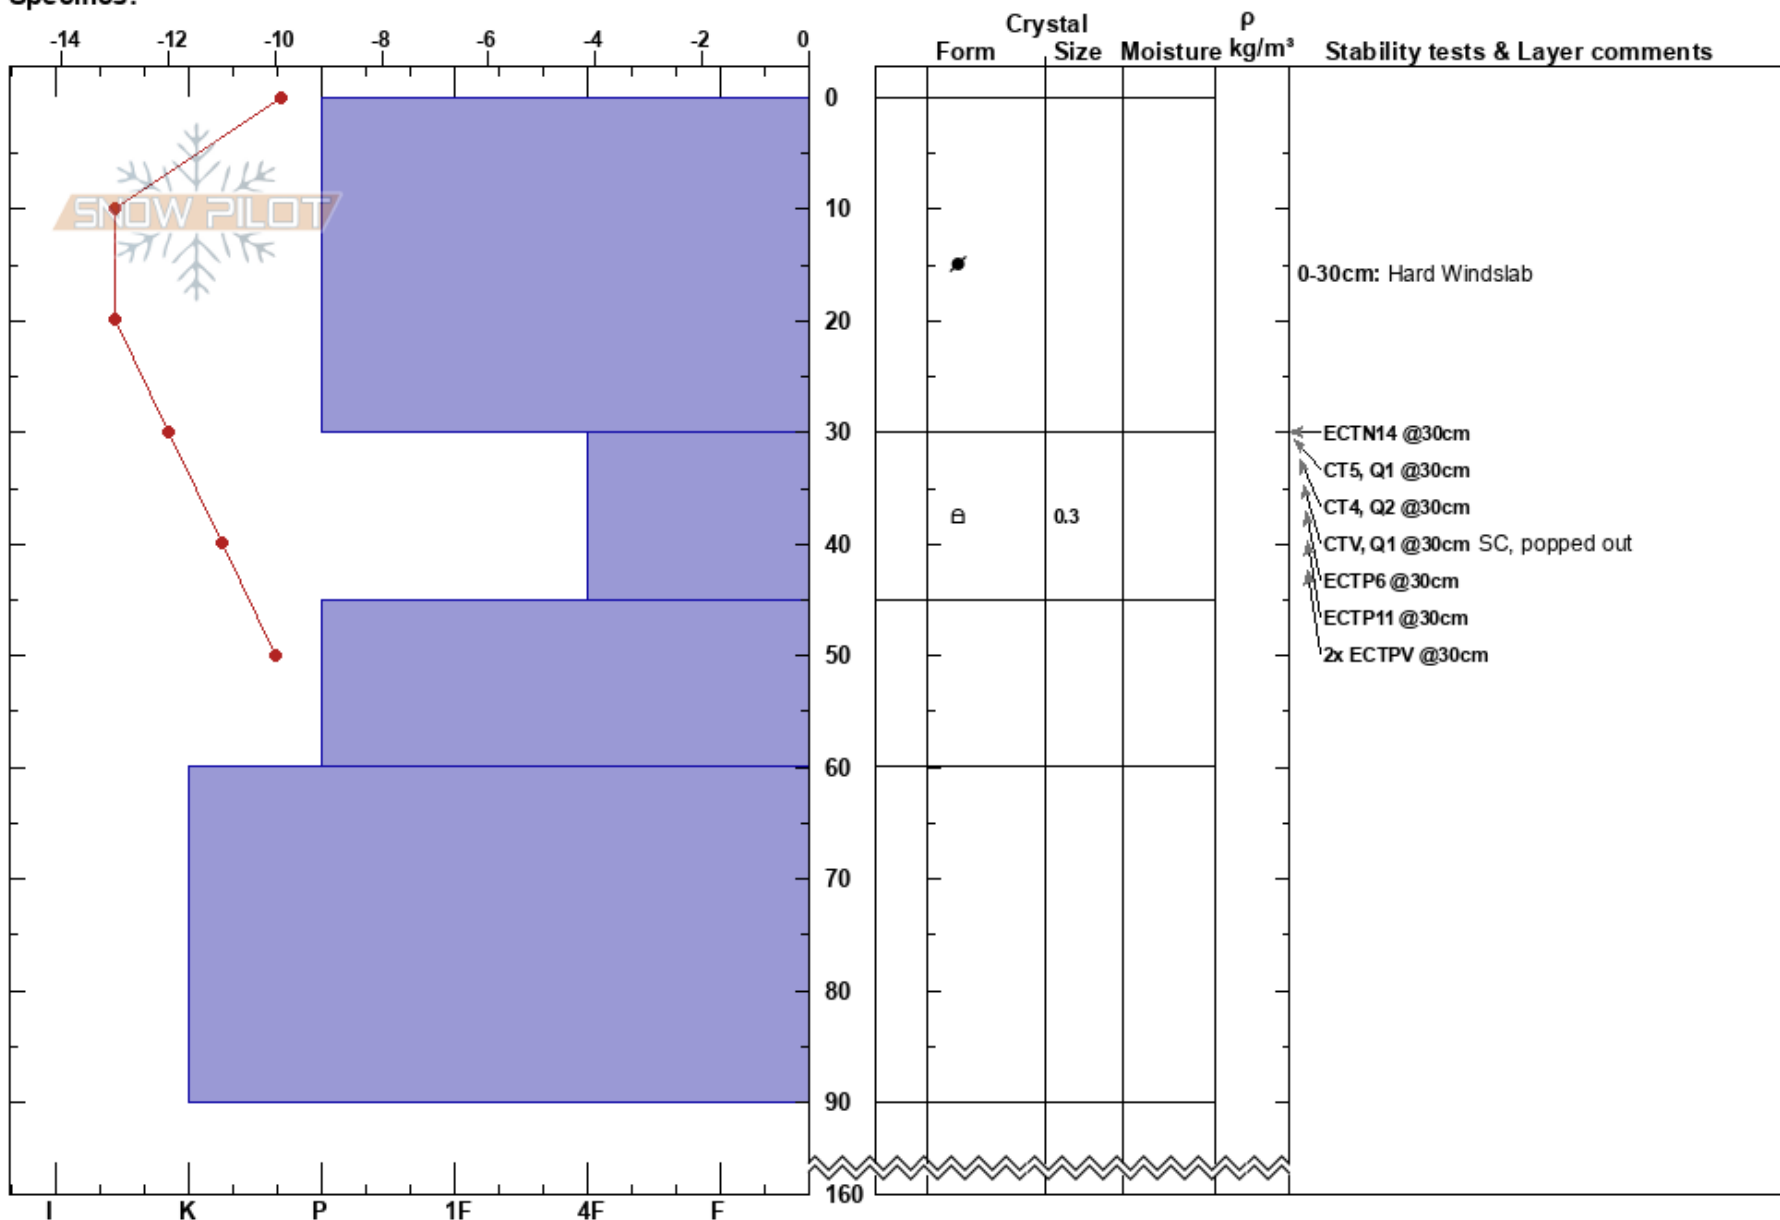

St. Mary's - Avy L1
 Front Range
 CO
 Elevation: 10700 ft
 Aspect: 135°
 Specifics:

Pedro Rodriguez
 01/07/2017 - 9:00am
 Co-ord: 13S 444820E 4409645N
 Slope Angle: 37°
 Wind Loading: yes

Stability:
 Air Temperature: -14°C
 Sky Cover: FEW
 Precipitation: NO
 Wind: Light Breeze

HS:160
 PS: 5
 0-30cm: Hard Windslab
 30-45cm: Possible facets
 30-45cm: Problematic layer

Notes: Changing winds at pit location.