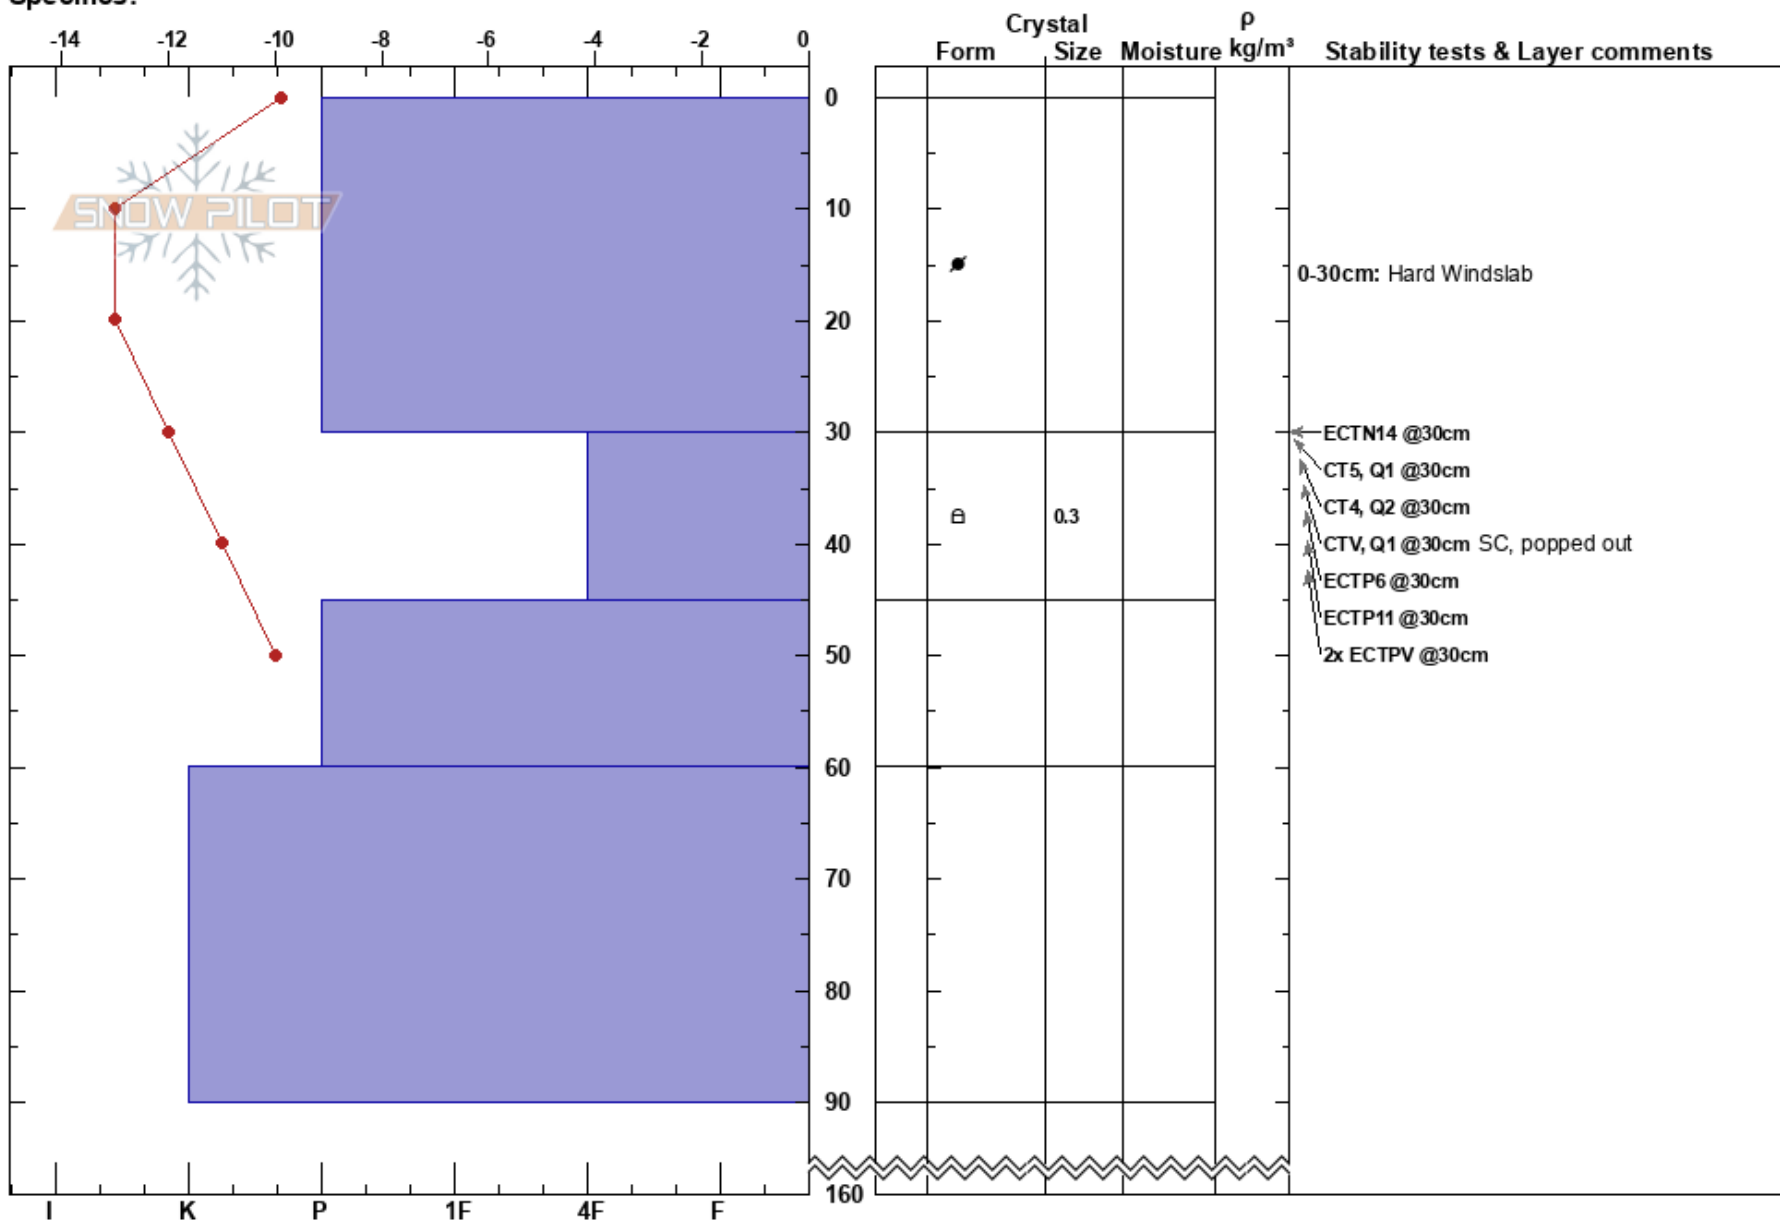

St. Mary's - Avy L1  
 Front Range  
 CO  
 Elevation: 10700 ft  
 Aspect: 135°  
 Specifics:

Pedro Rodriguez  
 01/07/2017 - 9:00am  
 Co-ord: 13S 444820E 4409645N  
 Slope Angle: 37°  
 Wind Loading: yes

Stability:  
 Air Temperature: -14°C  
 Sky Cover: FEW  
 Precipitation: NO  
 Wind: Light Breeze

HS:160  
 PS: 5  
 0-30cm: Hard Windslab  
 30-45cm: Possible facets  
 30-45cm: Problematic layer

Notes: Changing winds at pit location.