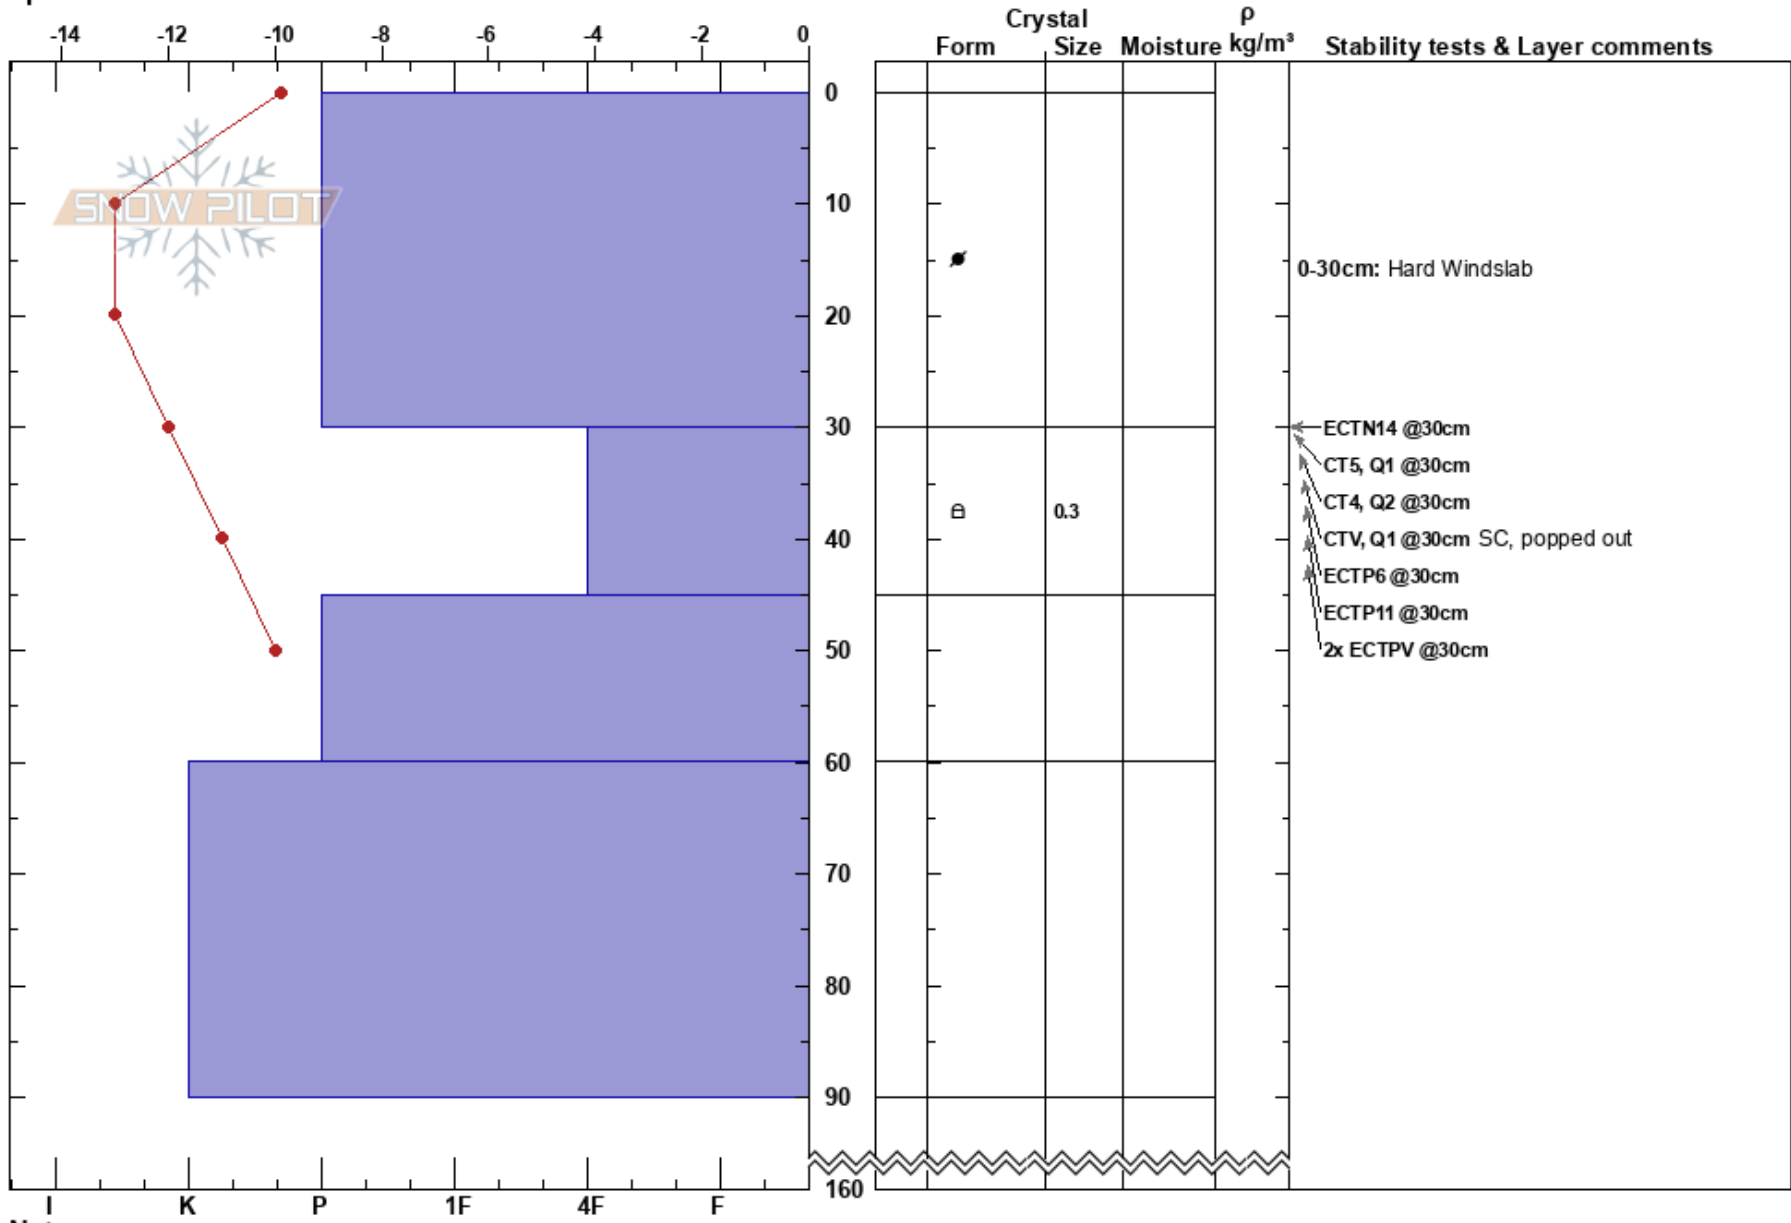

St. Mary's - Avy L1
 Front Range
 CO
 Elevation: 10700 ft
 Aspect: 135°
 Specifics:

Pedro Rodriguez
 01/07/2017 - 9:00am
 Co-ord: 13S 444820E 4409645N
 Slope Angle: 37°
 Wind Loading: yes

Stability:
 Air Temperature: -14°C
 Sky Cover: FEW
 Precipitation: NO
 Wind: Light Breeze

HS:160
 PS: 5
 0-30cm: Hard Windslab
 30-45cm: Possible facets
 30-45cm: Problematic layer

Notes: Changing winds at pit location.