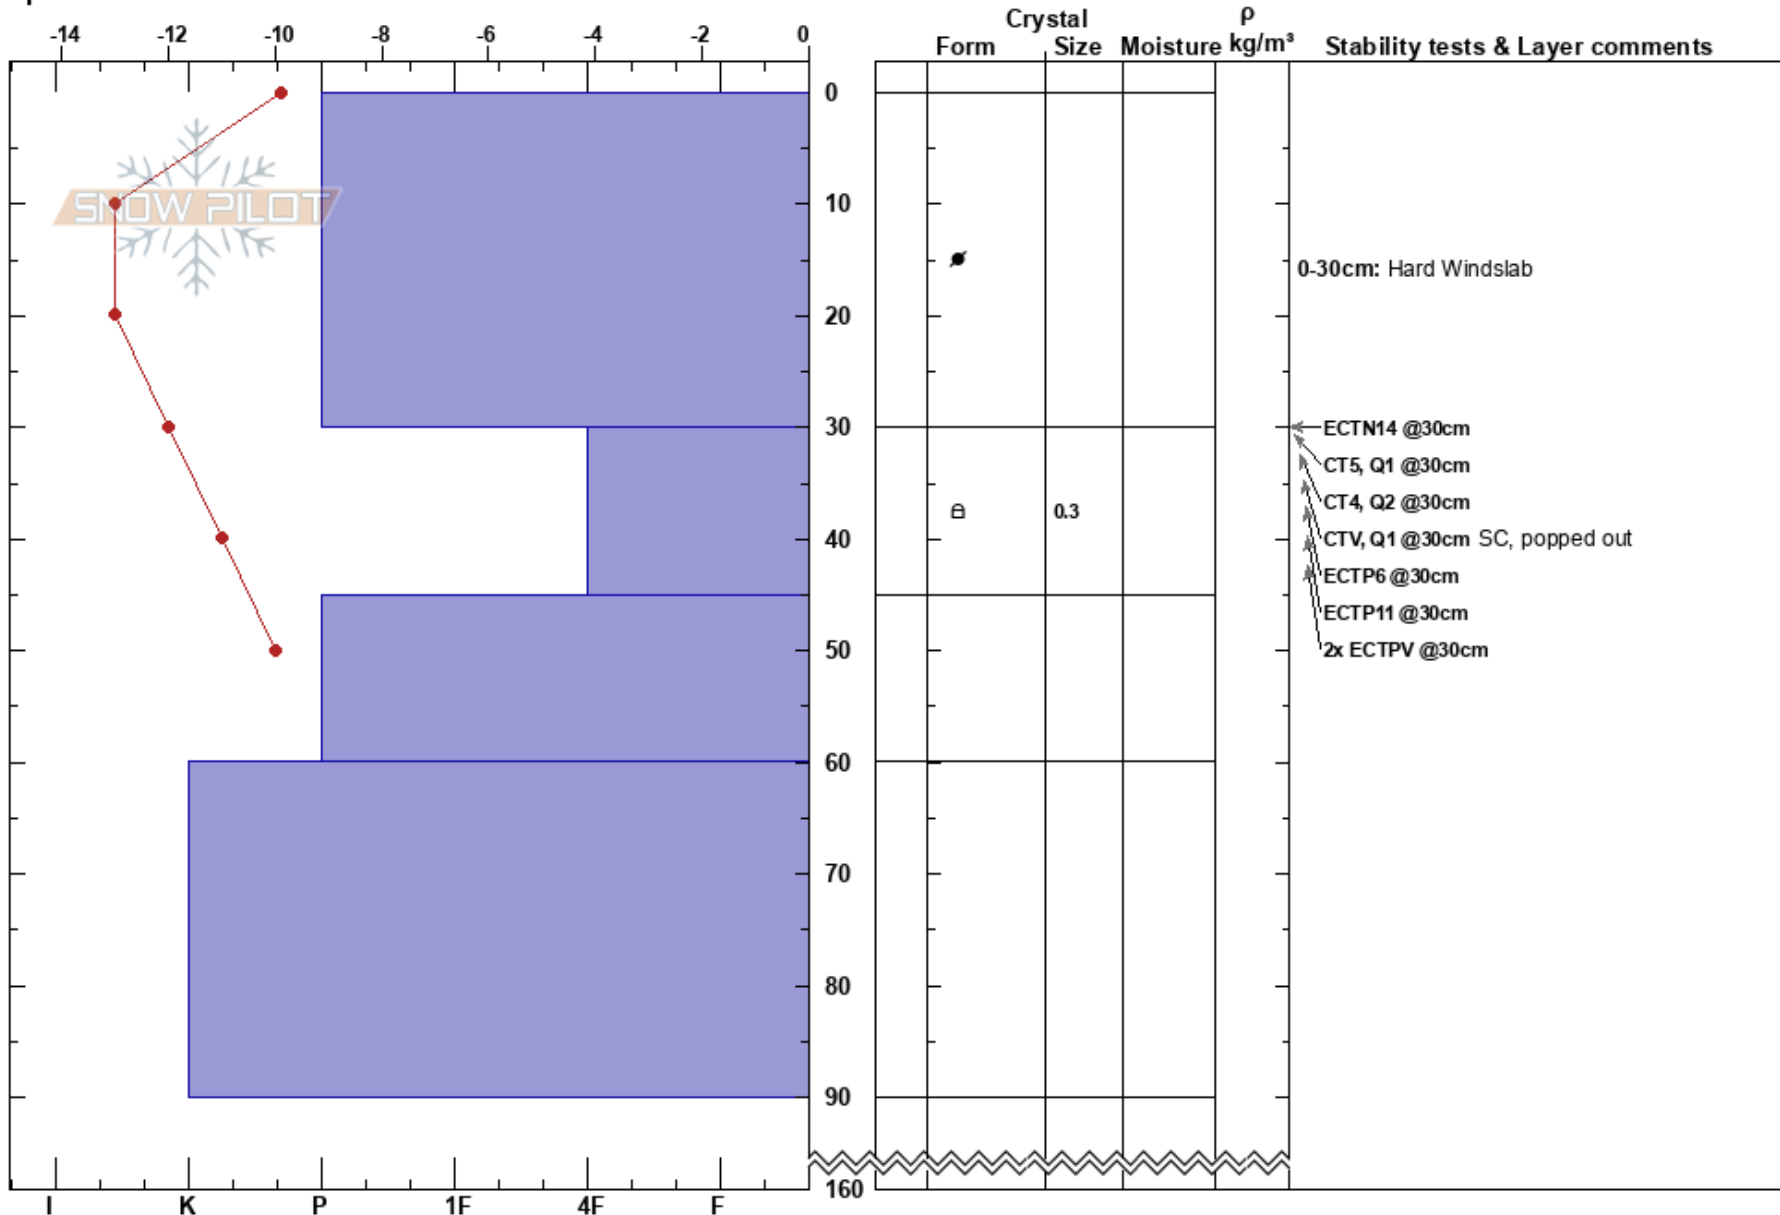

St. Mary's - Avy L1
 Front Range
 CO
 Elevation: 10700 ft
 Aspect: 135°
 Specifics:

Pedro Rodriguez
 01/07/2017 - 9:00am
 Co-ord: 13S 444820E 4409645N
 Slope Angle: 37°
 Wind Loading: yes

Stability:
 Air Temperature: -14°C
 Sky Cover: FEW
 Precipitation: NO
 Wind: Light Breeze

HS:160
 PS: 5
 0-30cm: Hard Windslab
 30-45cm: Possible facets
 30-45cm: Problematic layer

Notes: Changing winds at pit location.