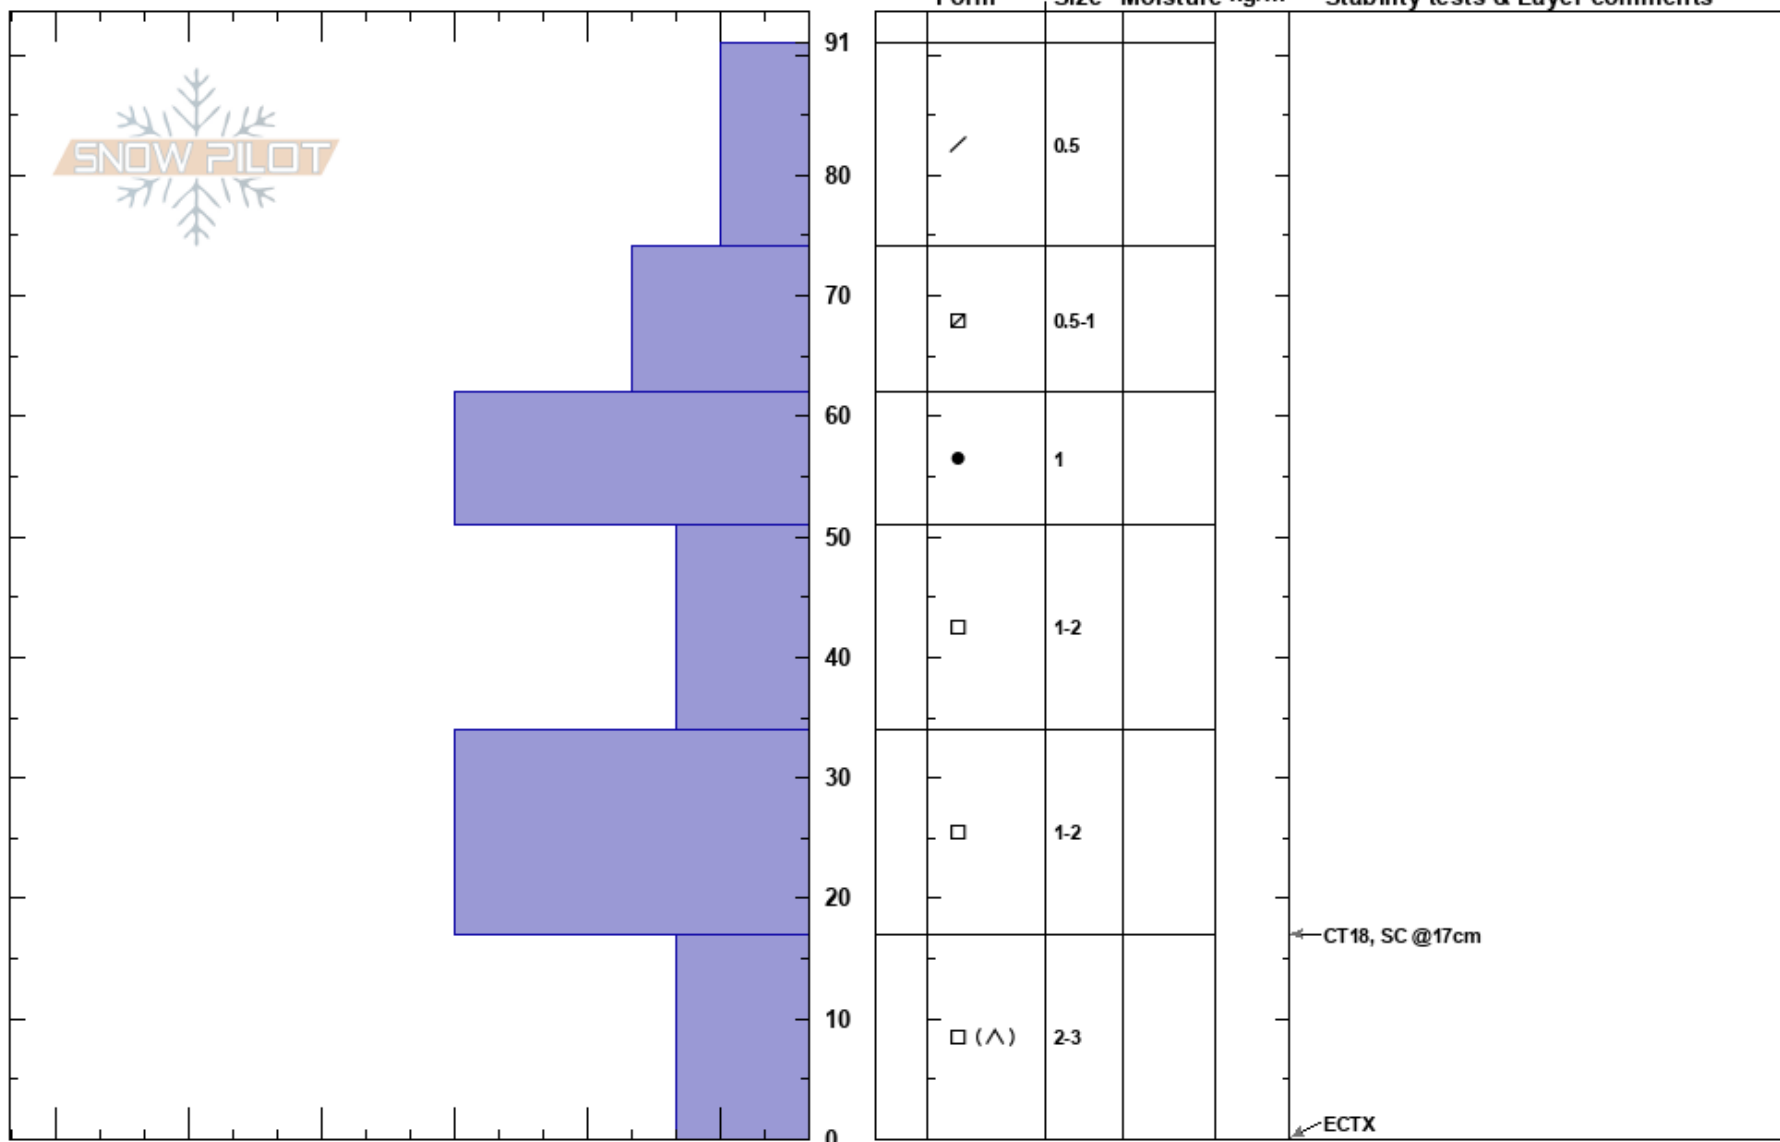

Level 1 Pit
 Vail/Summit County
 CO
Elevation: 11200 ft
Aspect: 275°
Specifics: We skied slope

Kirstin Nelson
 01/07/2017 - 2:00pm
Co-ord: 39.47235N, -105.99086W
Slope Angle: 18°
Wind Loading:

Stability:
Air Temperature:
Sky Cover: BKN
Precipitation: NO
Wind: W Light Breeze

HS:91

Layer Notes:

Notes: Increasing Cloud cover throughout the afternoon, calm with occasional light winds from the W