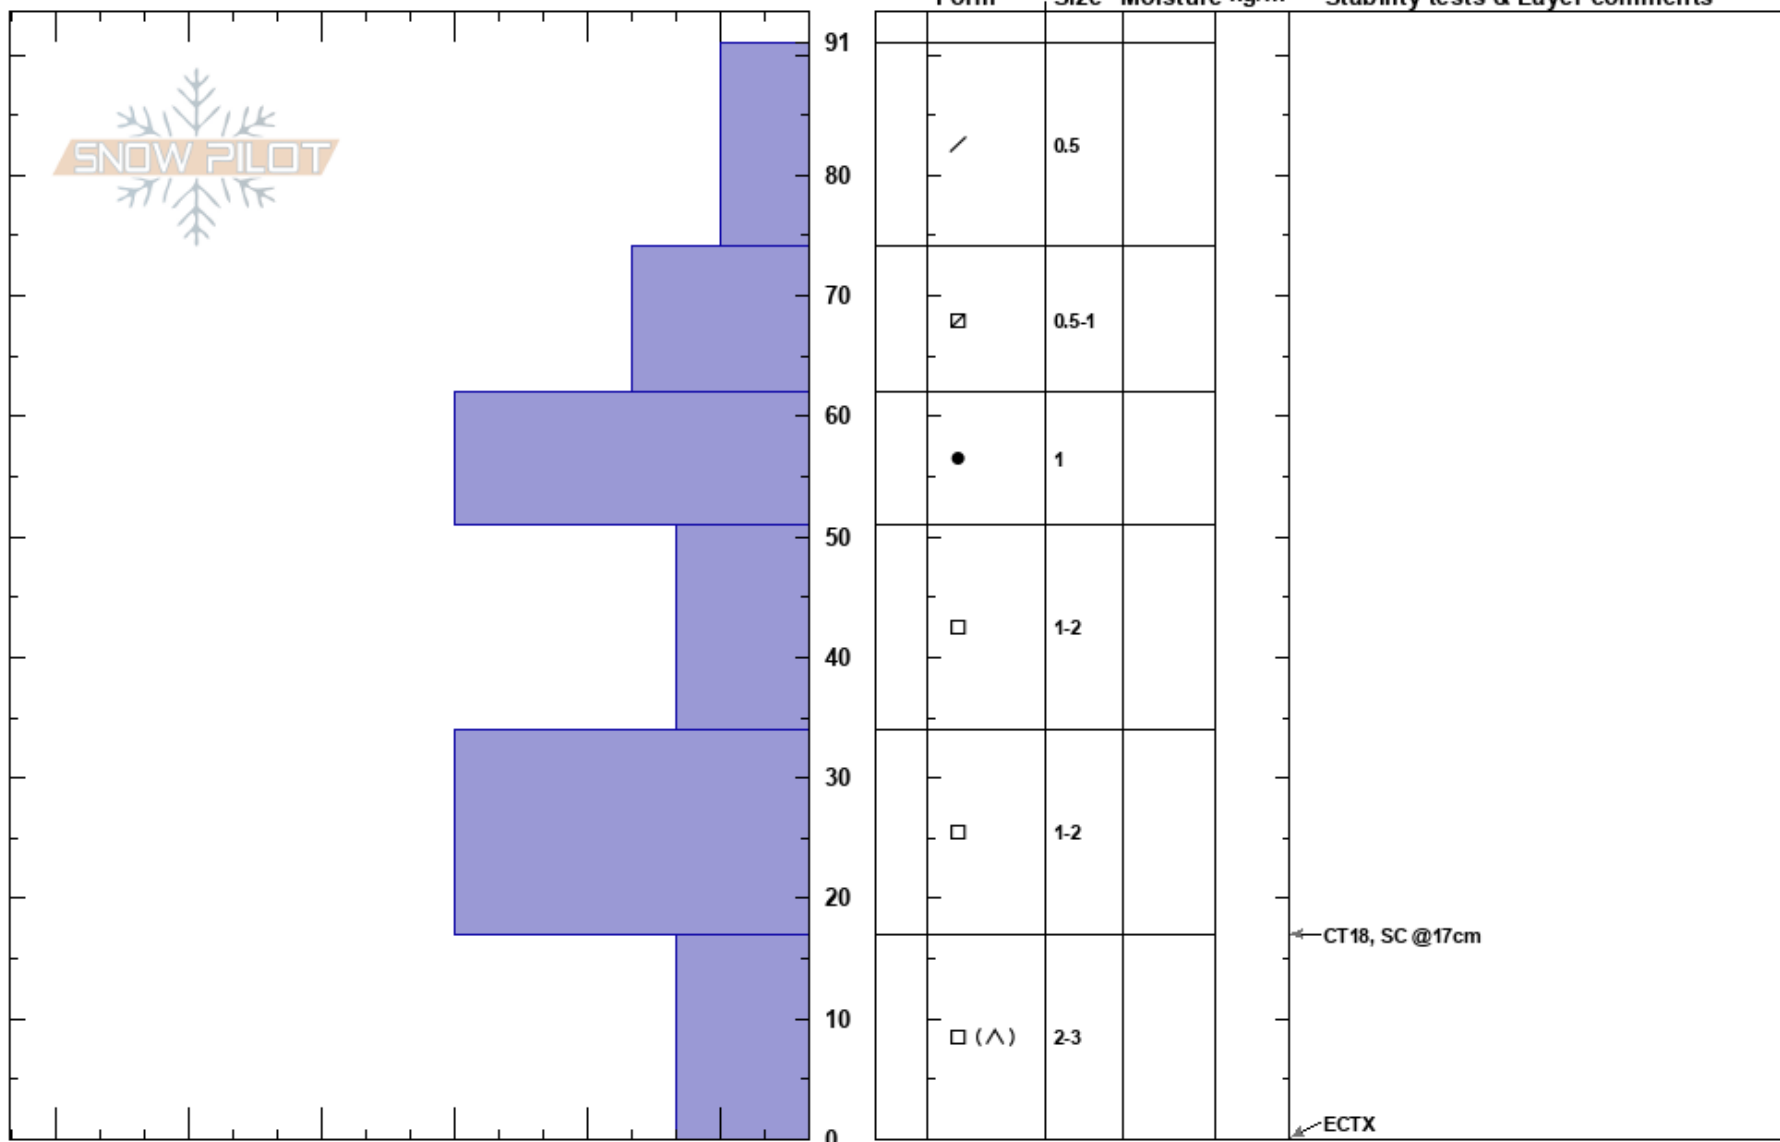

Level 1 Pit
Vail/Summit County
CO
Elevation: 11200 ft
Aspect: 275°
Specifics: We skied slope

Kirstin Nelson
01/07/2017 - 2:00pm
Co-ord: 39.47235N, -105.99086W
Slope Angle: 18°
Wind Loading:

Stability:
Air Temperature:
Sky Cover: BKN
Precipitation: NO
Wind: W Light Breeze

HS:91

Layer Notes:

Notes: Increasing Cloud cover throughout the afternoon, calm with occasional light winds from the W