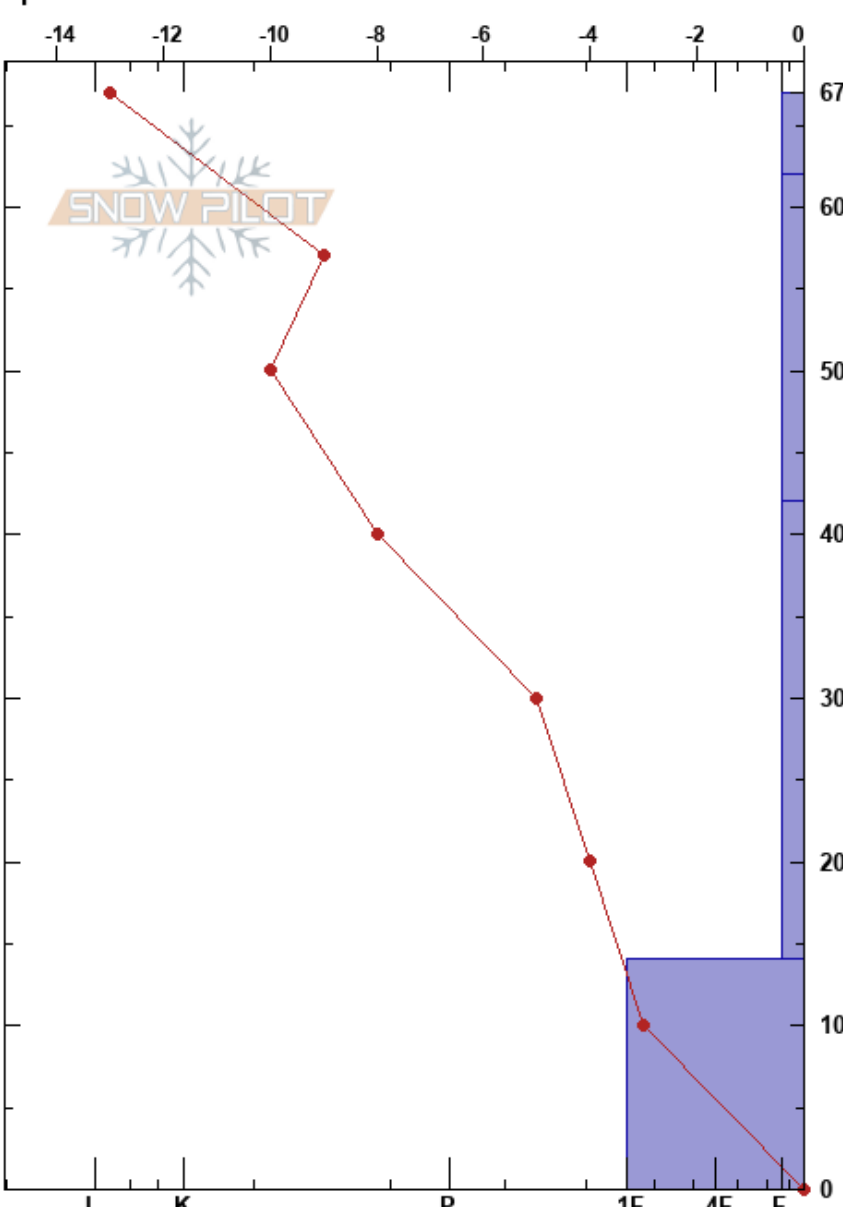

Dr. Snow CMC Pit
 Mosquito Range
 CO
 Elevation: 11300 ft
 Aspect: N
 Specifics:

Thomas Bull
 12/09/2018 - 12:00pm
 Co-ord: 13S 393284W 4345073N
 Slope Angle: 13°
 Wind Loading: yes

Stability:
 Air Temperature: -9°C
 Sky Cover: FEW
 Precipitation: NO
 Wind: NE Light Breeze

HS:67
 Layer Notes:
 42-14cm: Problematic layer

Form	Crystal		ρ kg/m ³	Stability tests & Layer comments
	Size	Moisture		
/	0.5			
□	0.5			
□	1			← ECTP22 @47cm Unsure of depth
^ (□)				

Notes: