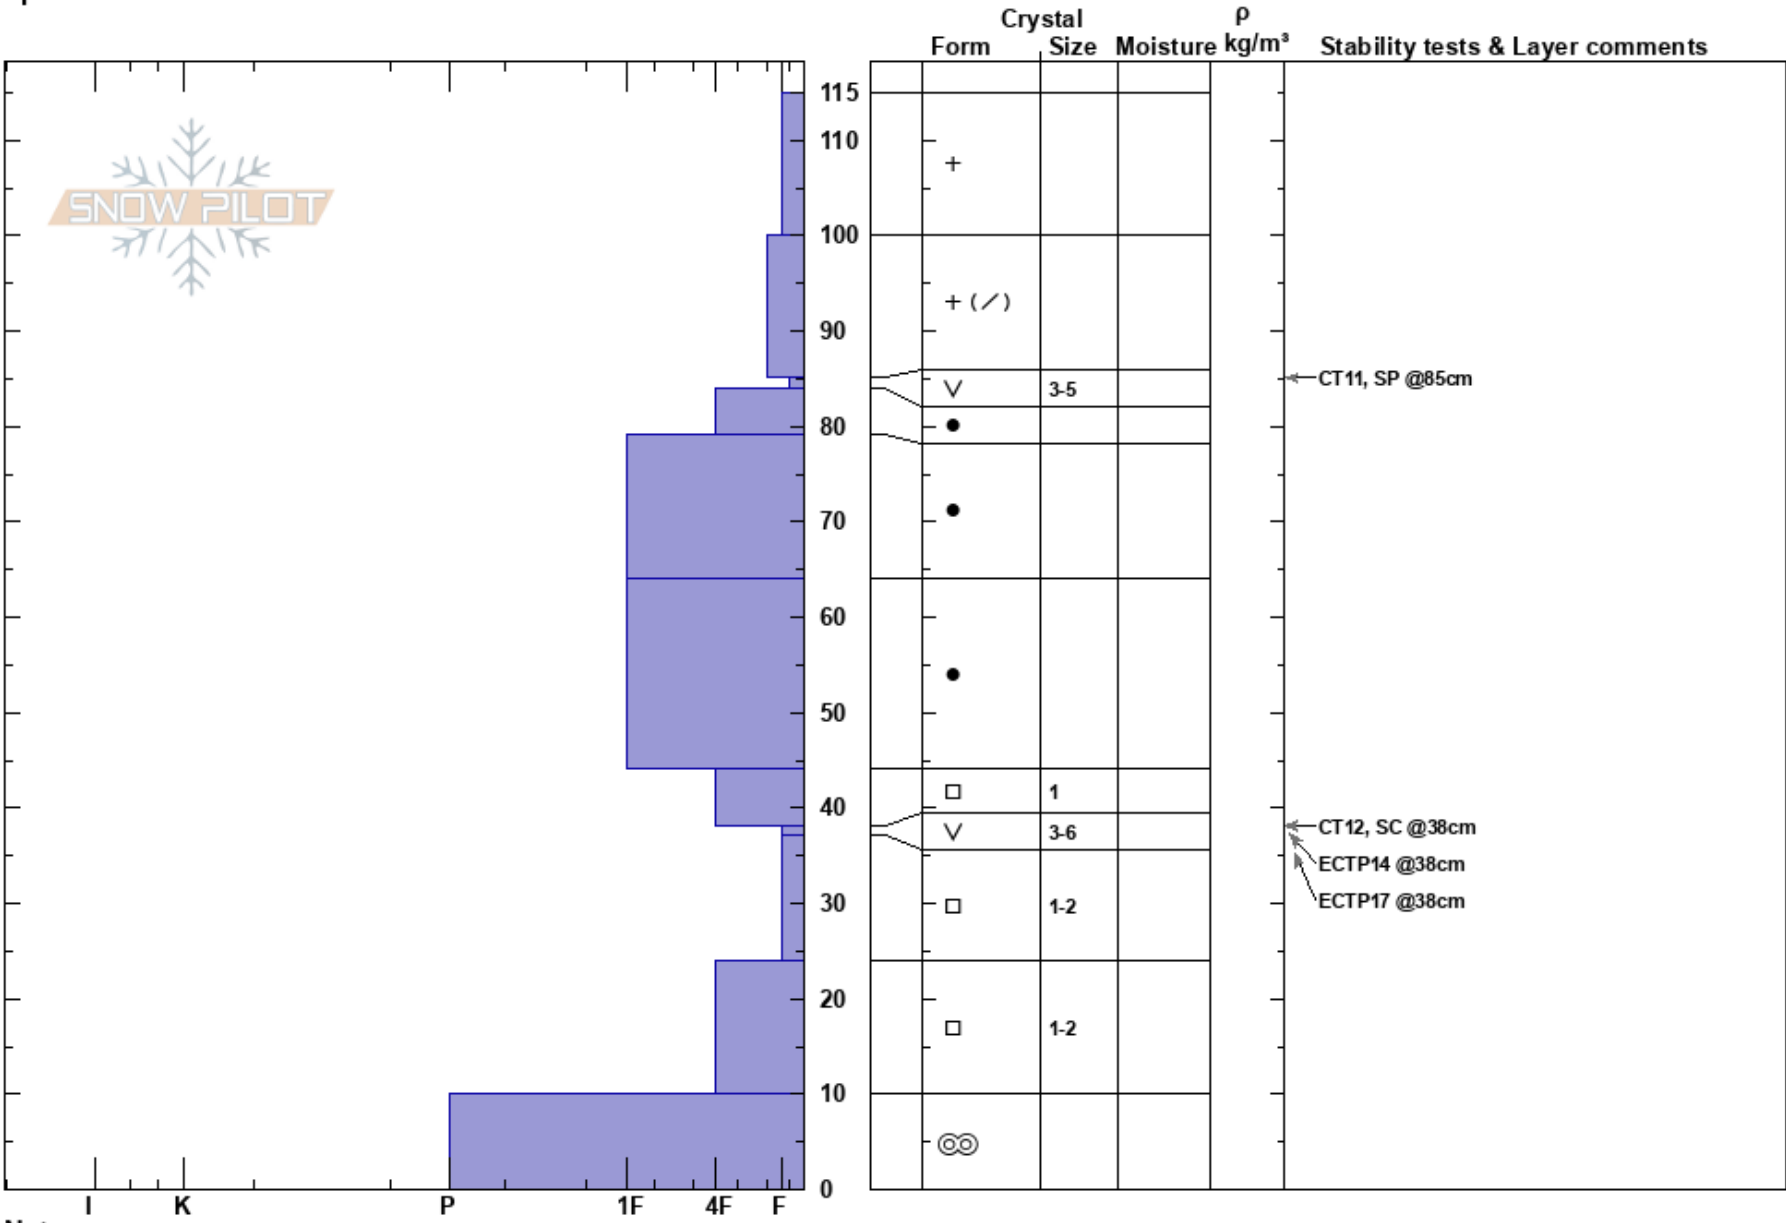

Buff Pass/Bitch Creek  
 Park Range  
 CO  
 Elevation: 9500 ft  
 Aspect: N  
 Specifics:

Kreston Rohrig  
 11/30/2018 - 12:00pm  
 Co-ord: 40.52886N, -106.74982W  
 Slope Angle: 32°  
 Wind Loading: no

Stability:  
 Air Temperature:  
 Sky Cover: OVC  
 Precipitation: S2  
 Wind: NW Calm

HS:115  
 38-37cm:Problematic layer

Notes: