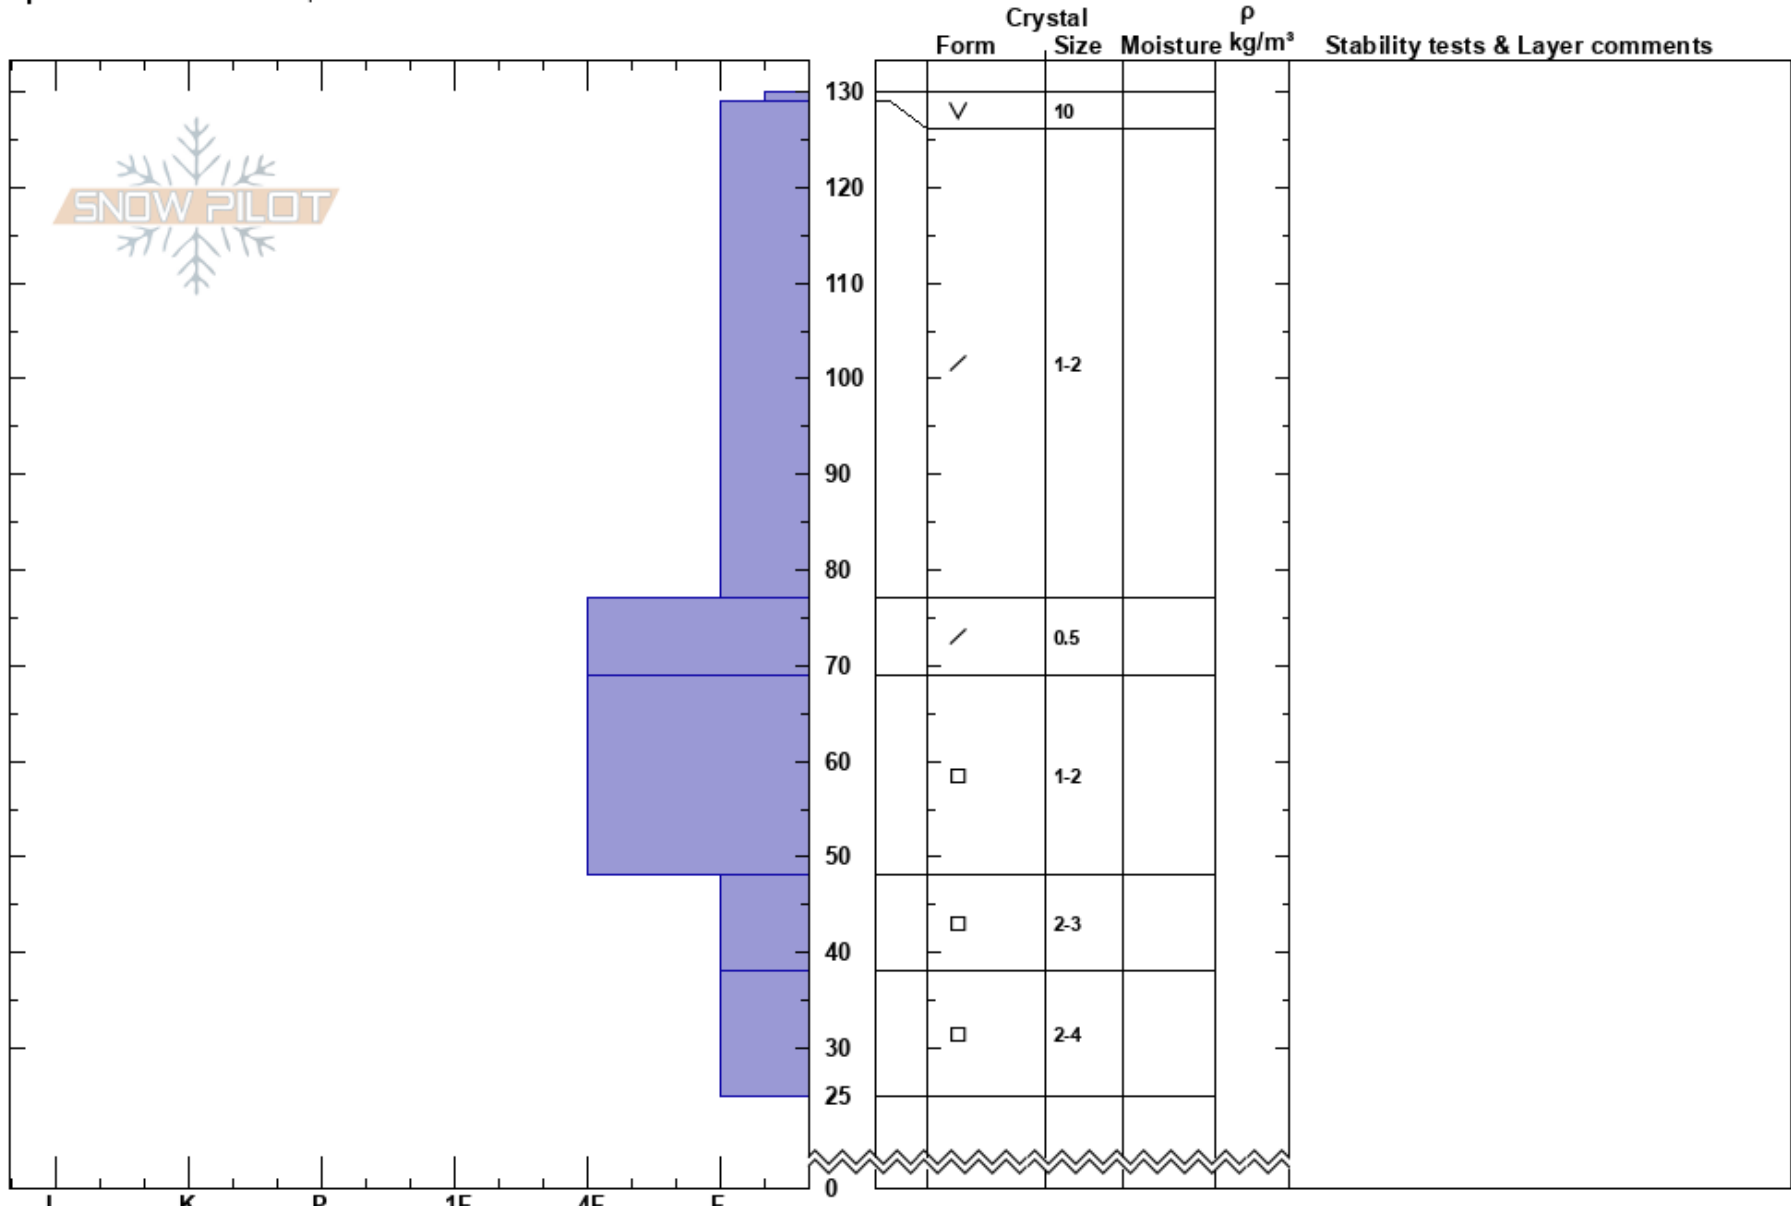

Horseshoe Bowl  
San Juan Range  
CO

Chris Bilbrey  
12/08/2018 - 2:15pm

**Stability:**  
**Air Temperature:**  
**Sky Cover:** FEW  
**Precipitation:** NO  
**Wind:**

**Elevation:** 11600 ft  
**Aspect:** 22°

**Co-ord:**  
**Slope Angle:**  
**Wind Loading:**

**Specifics:** Ski tracks on slope

Notes: