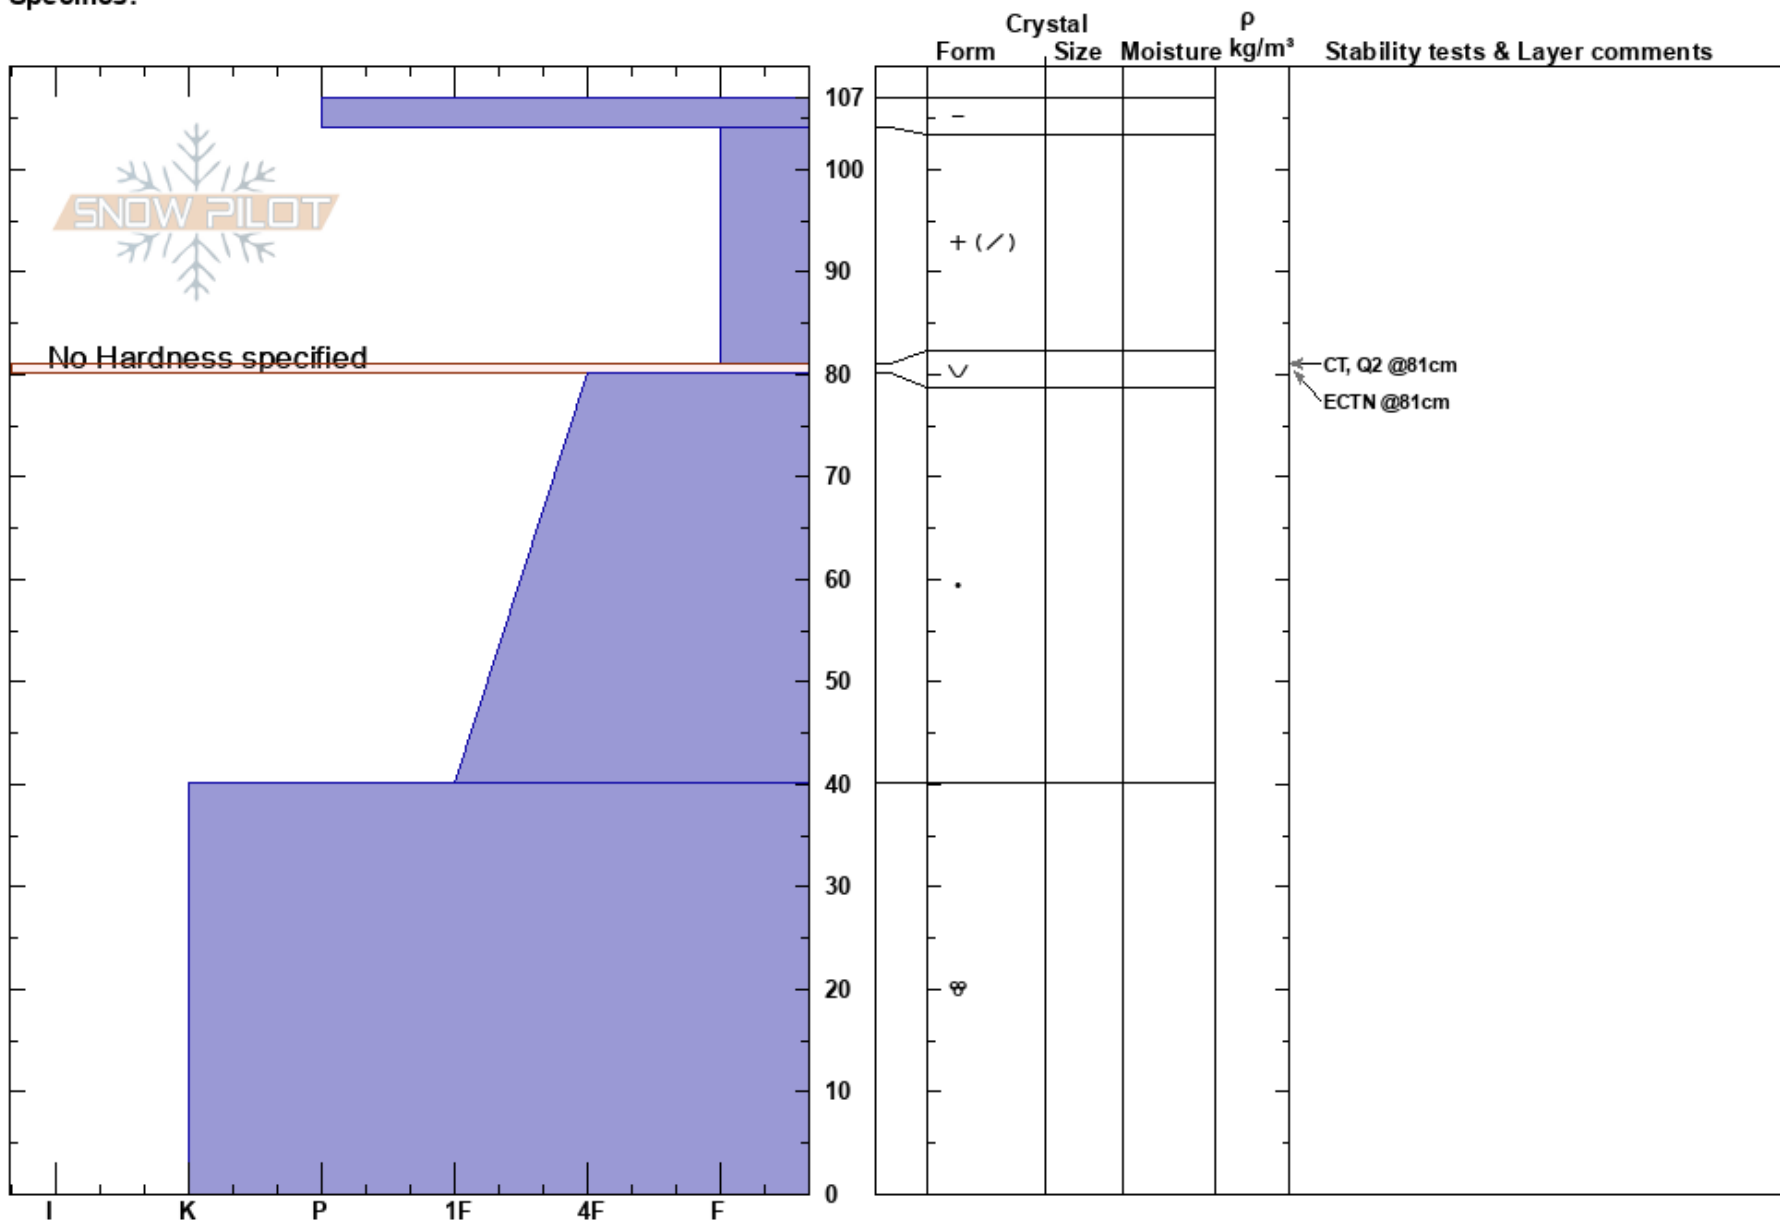

Up Down
 Sierra Nevada
 CA
 Elevation: 7400 ft
 Aspect:
 Specifics:

Max Wittenberg
 12/06/2018 - 12:00pm
 Co-ord:
 Slope Angle: 30°
 Wind Loading:

Stability:
 Air Temperature: -1°C
 Sky Cover: FEW
 Precipitation:
 Wind: SW Calm

HS:107

Layer Notes:

No Hardness specified

Notes: