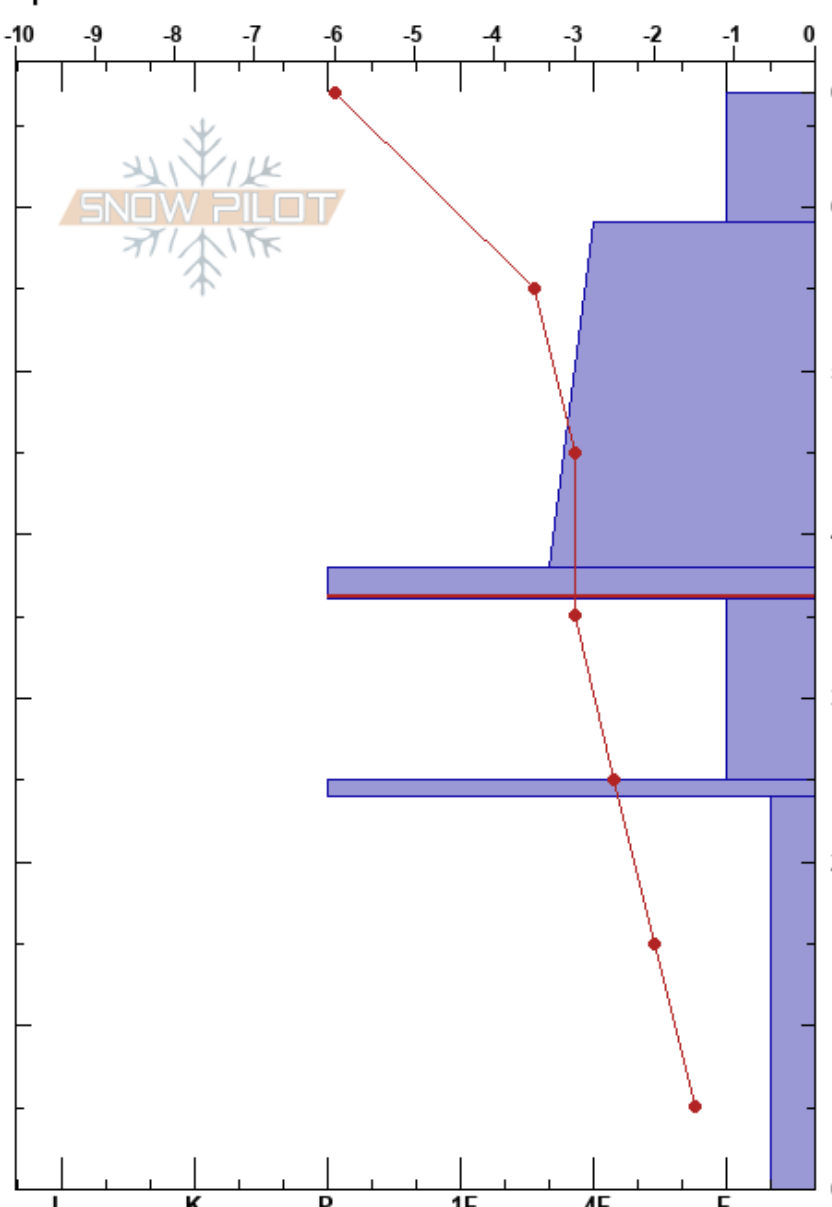

Williams Lake Trail
 Sangre de Cristo Range
 NM
 Elevation: 10320 ft
 Aspect: SW
 Specifics:

Kerry Hanes
 12/08/2018 - 3:00pm
 Co-ord: 13S 460837W 4047688N
 Slope Angle: 26°
 Wind Loading: no

Stability: **HS:67**
 Air Temperature: -6°C
 Sky Cover: FEW
 Precipitation: NO
 Wind: Calm
PF:40 38-36cm: Problematic layer

Form	Crystal Size	Moisture	ρ kg/m ³	Stability tests & Layer comments
/ (□)	1-0.5			
□	0.5			
⊙⊙	1			← CT20, SC @36cm Twice, same results
□	1-2			← ECTP18 @36cm
⊙⊙	2			← PST36/100 (SF) @36cm 181026 crust
□	2.5			