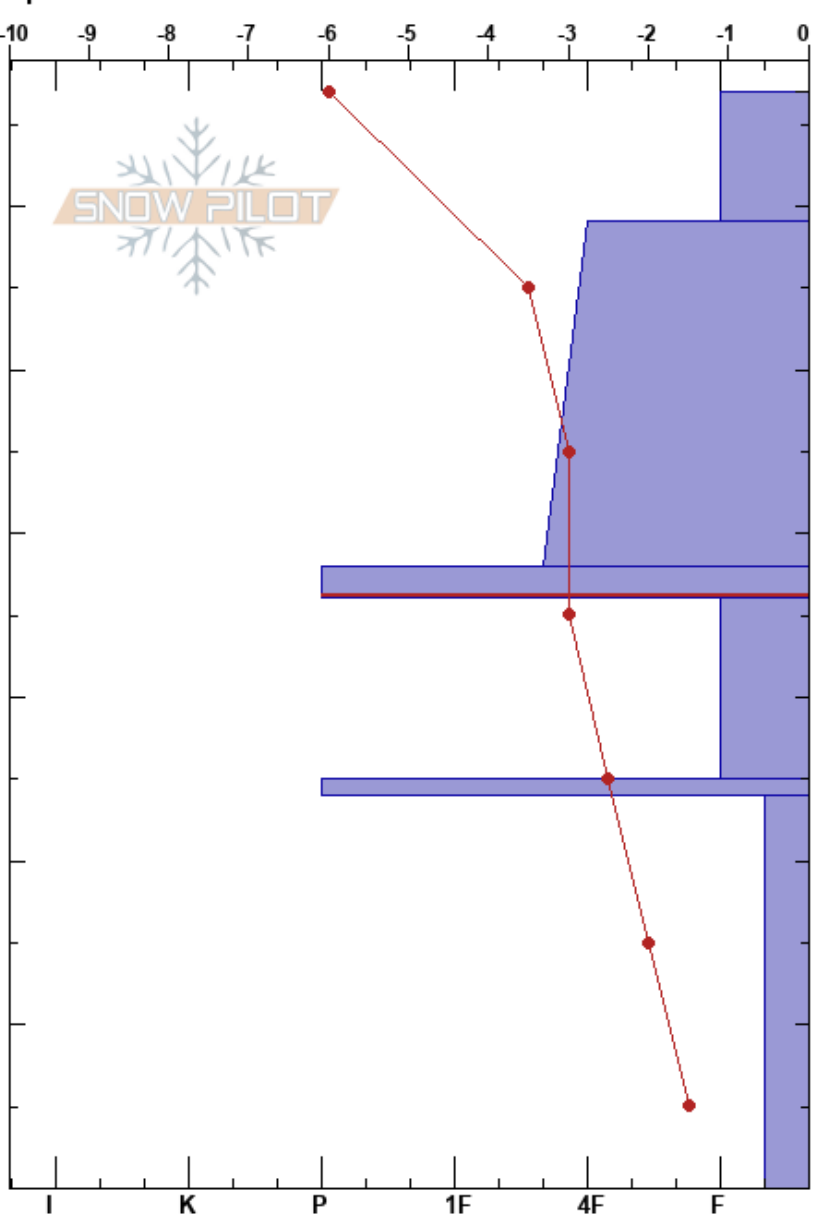

Williams Lake Trail  
Sangre de Cristo Range  
NM

Kerry Hanes  
12/08/2018 - 3:00pm  
Co-ord: 13S 460837W 4047688N  
Slope Angle: 26°  
Wind Loading: no

Stability: **HS:67**  
Air Temperature: -6°C  
Sky Cover: FEW  
Precipitation: NO  
Wind: Calm

**HS:67**  
**PF:40** 38-36cm: Problematic layer

Elevation: 10320 ft  
Aspect: SW  
Specifics:

Form	Crystal		$\rho$ kg/m <sup>3</sup>	Stability tests & Layer comments
	Size	Moisture		
/ (□)	1-0.5			
□	0.5			
⊙⊙	1			← CT20, SC @36cm Twice, same results ← ECTP18 @36cm ← PST36/100 (SF) @36cm 181026 crust
□	1-2			
⊙⊙	2			
□	2.5			