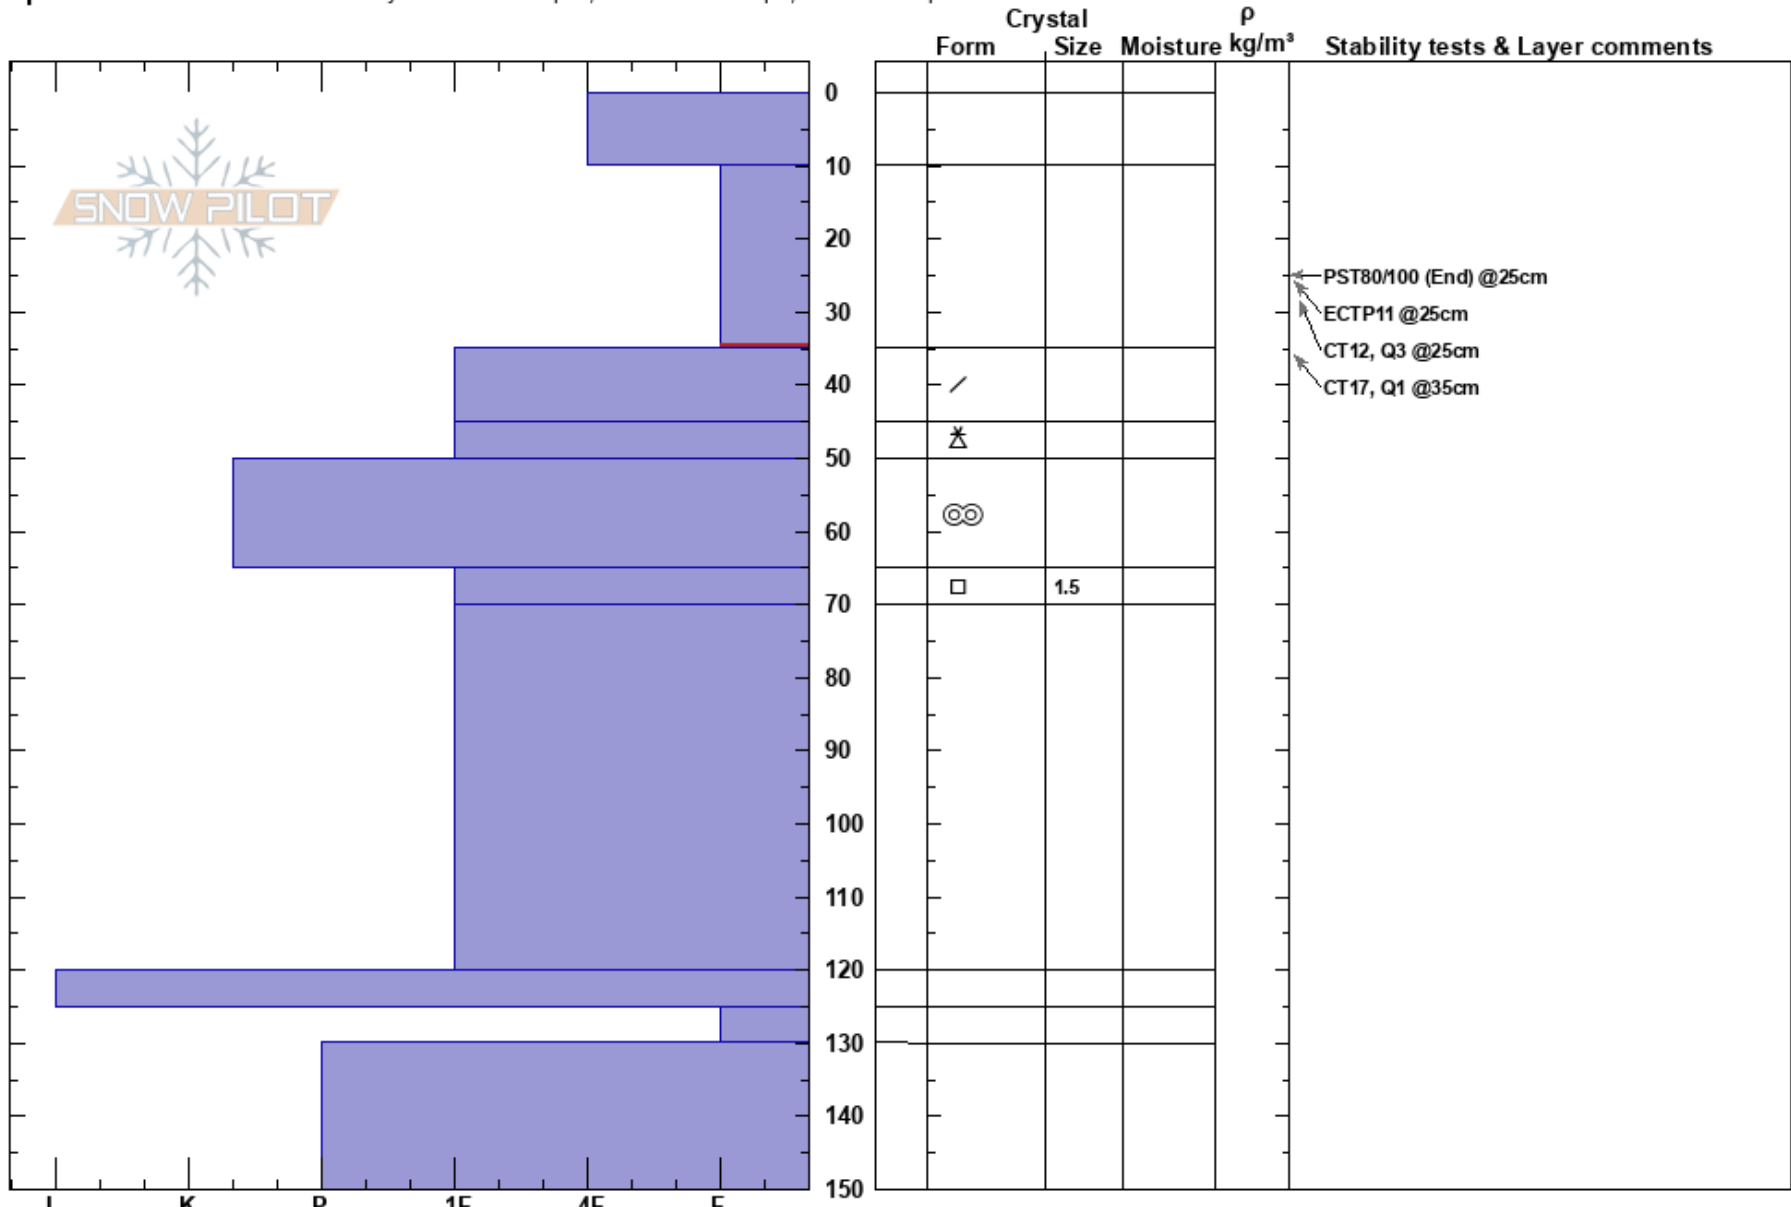

Broccoli Forest 12/8/18

Helon Hoffer

Stability:

HS: 150

Layer Notes:

12/08/2018 - 11:00am

Air Temperature: -20°C

10-35cm: Problematic layer

NH

Co-ord: 44.26260N, -71.29576W

Sky Cover: SCT

Elevation: 4500 ft

Slope Angle: 32°

Precipitation:

Aspect: SE

Wind Loading: yes

Wind: NW Moderate

Specifics: Recent avalanche activity on different slopes; Ski tracks on slope; We skied slope

← PST80/100 (End) @25cm
 ← ECTP11 @25cm
 ← CT12, Q3 @25cm
 ← CT17, Q1 @35cm

Notes:

I K P 1F 4F F