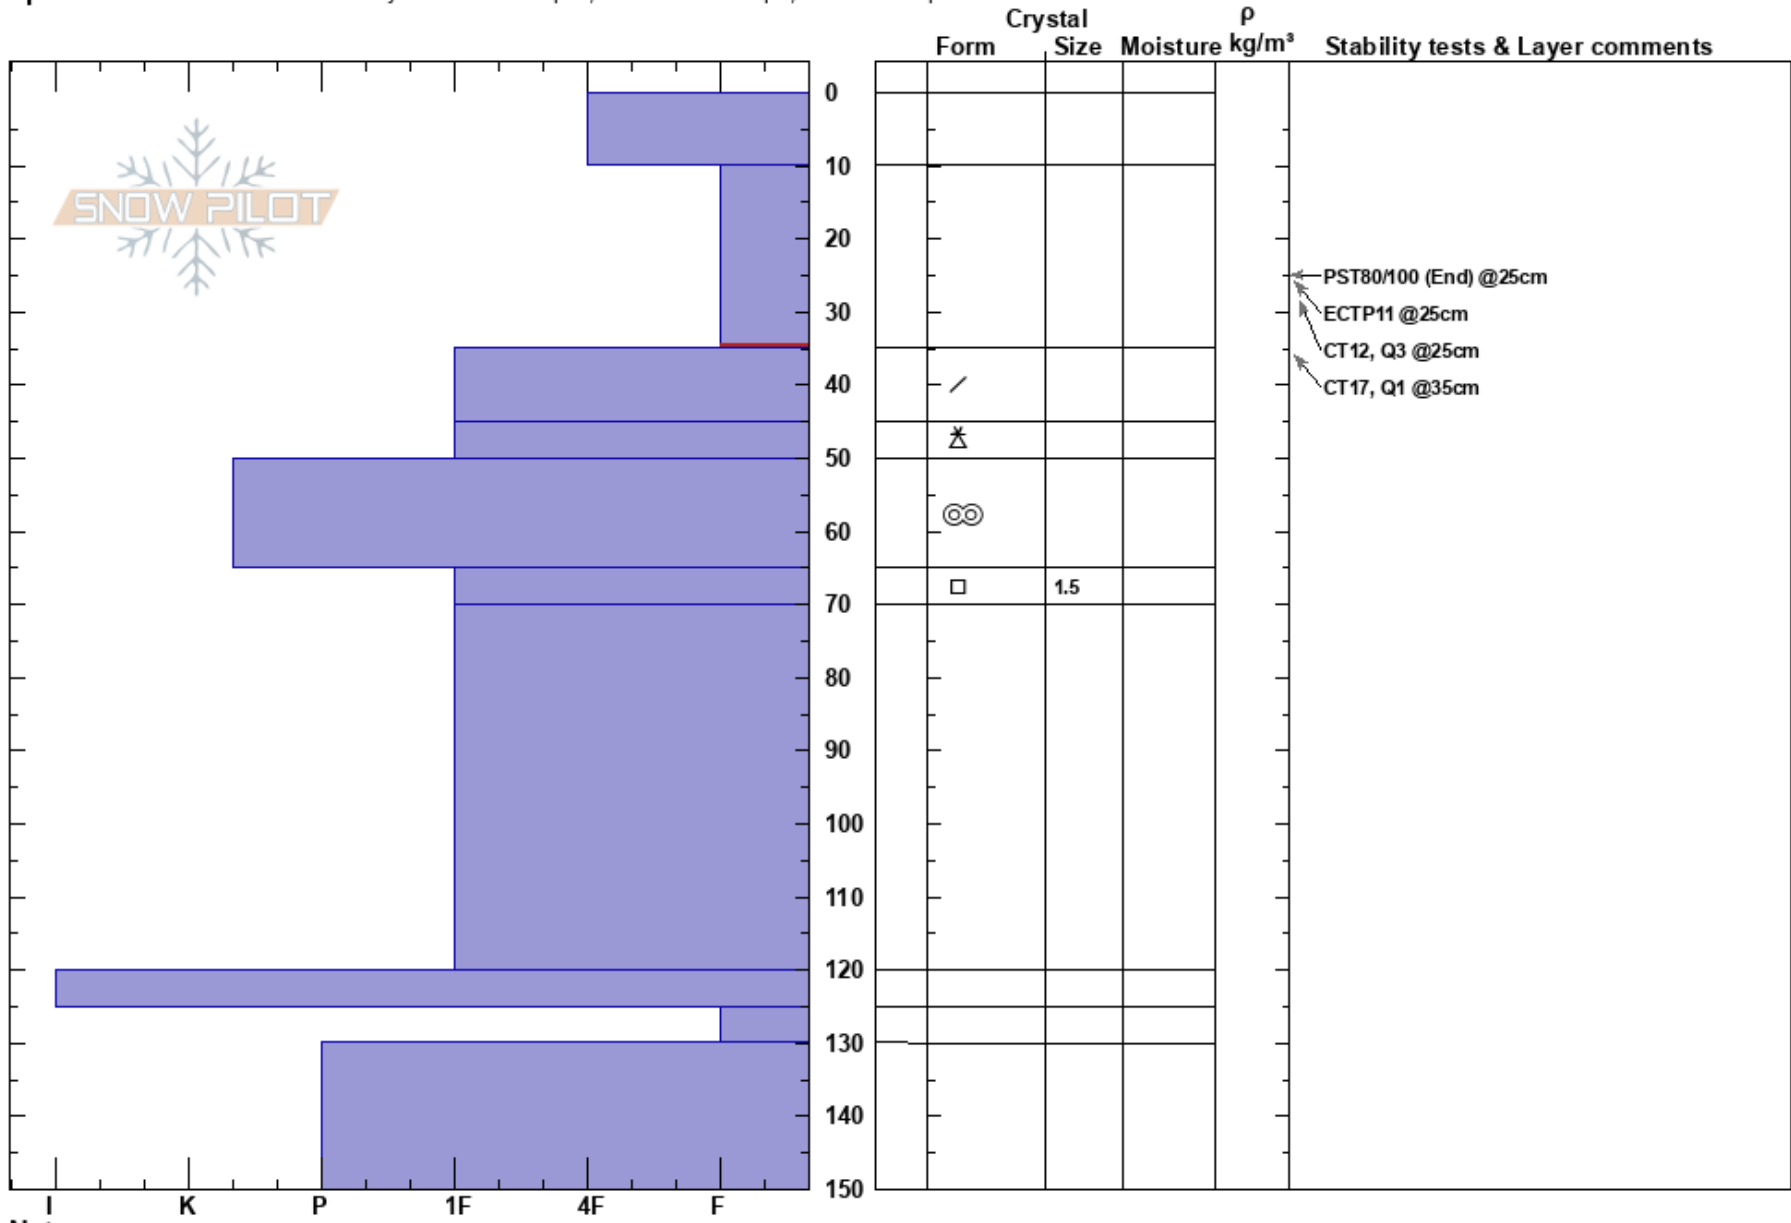

Broccoli Forest 12/8/18

Helon Hoffer

Stability:

HS:150

Layer Notes:

12/08/2018 - 11:00am

Air Temperature: -20°C

10-35cm: Problematic layer

NH

Co-ord: 44.26260N, -71.29576W

Sky Cover: SCT

Elevation: 4500 ft

Slope Angle: 32°

Precipitation:

Aspect: SE

Wind Loading: yes

Wind: NW Moderate

Specifics: Recent avalanche activity on different slopes; Ski tracks on slope; We skied slope

Notes: