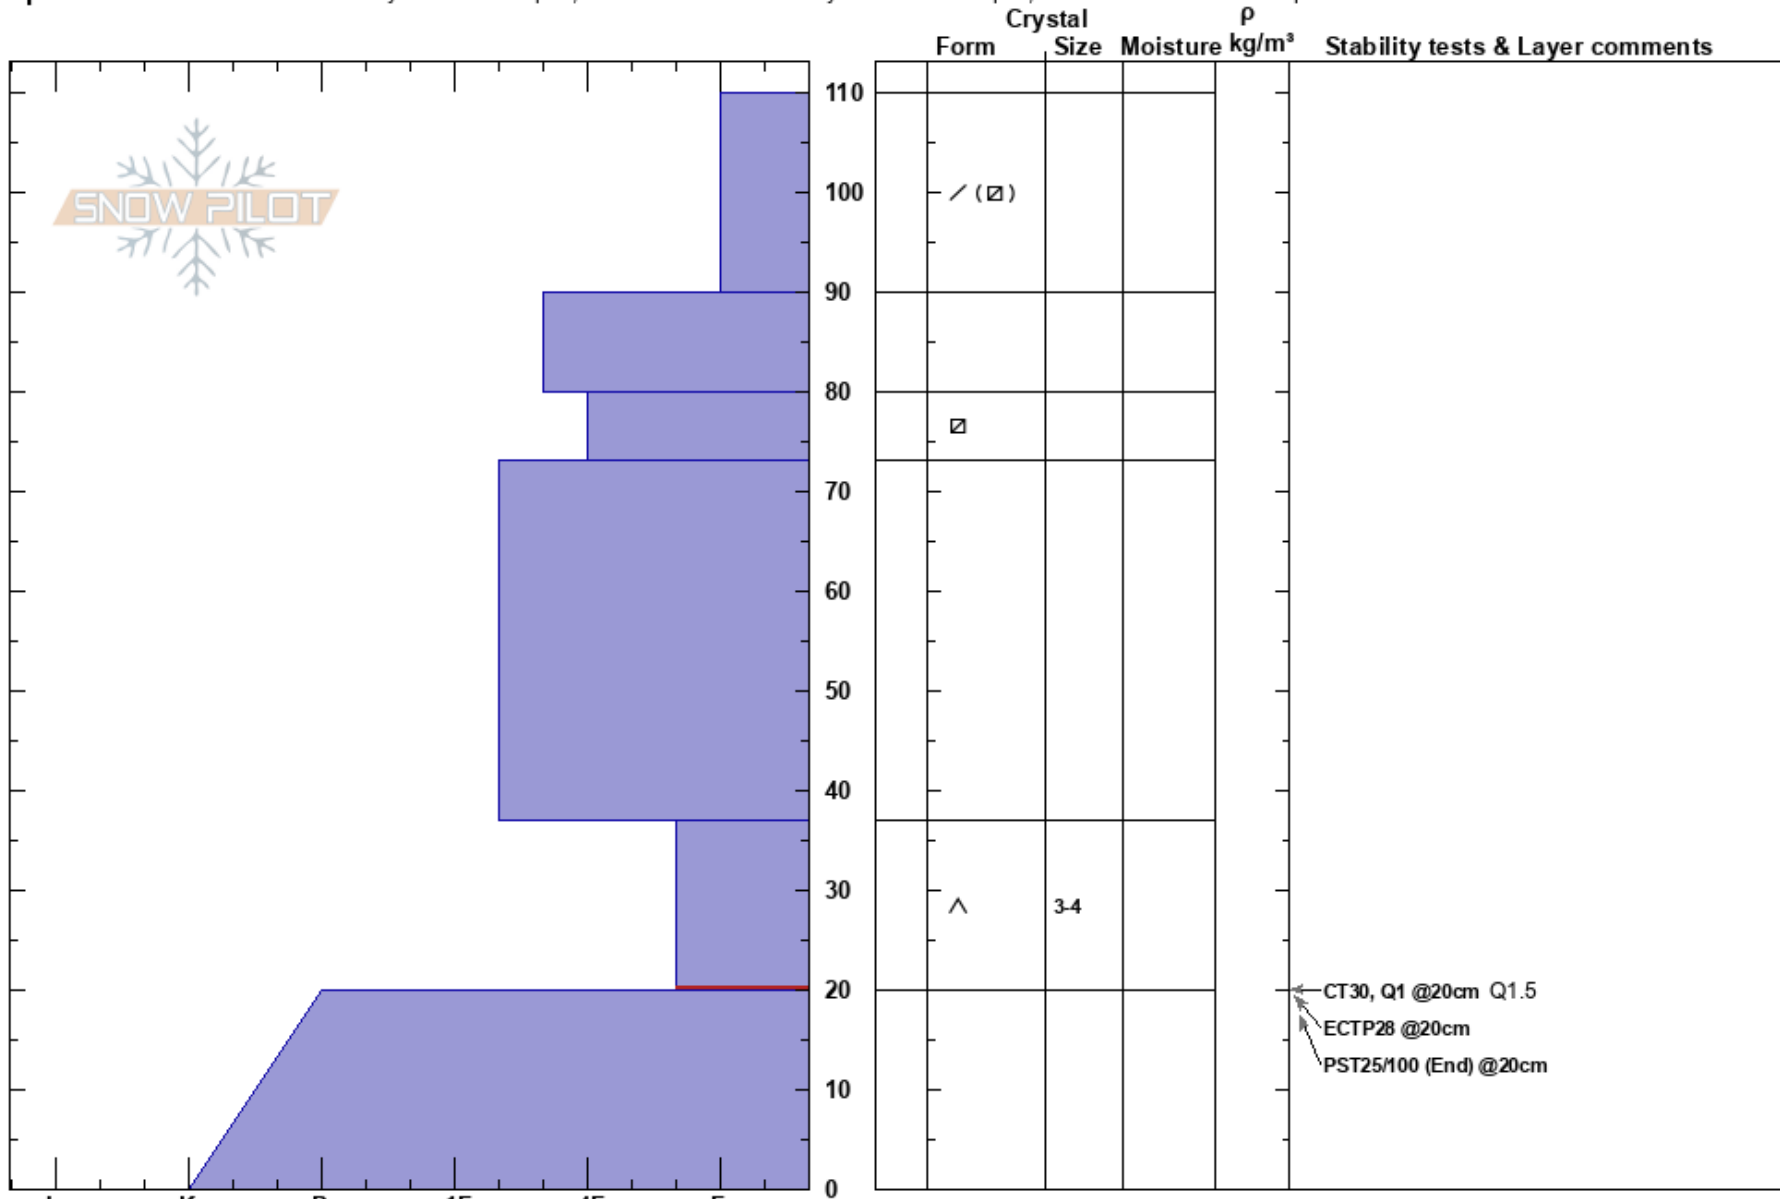

Buck Ridge
 Madison Range-N
 MT
 Elevation: 9000 ft
 Aspect: 40°

Alex Marienthal
 01/06/2017 - 11:15am
 Co-ord: 45.16210N, -111.32970W
 Slope Angle: 28°
 Wind Loading: previous

Stability: Fair Unstable **HS:110**
 Air Temperature: -9°C
 Sky Cover: BKN
 Precipitation: NO
 Wind: SW Calm
 Layer Notes: 37-20cm: Problematic layer

Specifics: Recent avalanche activity on similar slopes; Recent avalanche activity on different slopes; Snowmobile tracks on slope

Notes: Recent activity on nearby slopes similar aspects 3 days to 1 week ago. Some slopes slid multiple times in past 2-3 weeks.